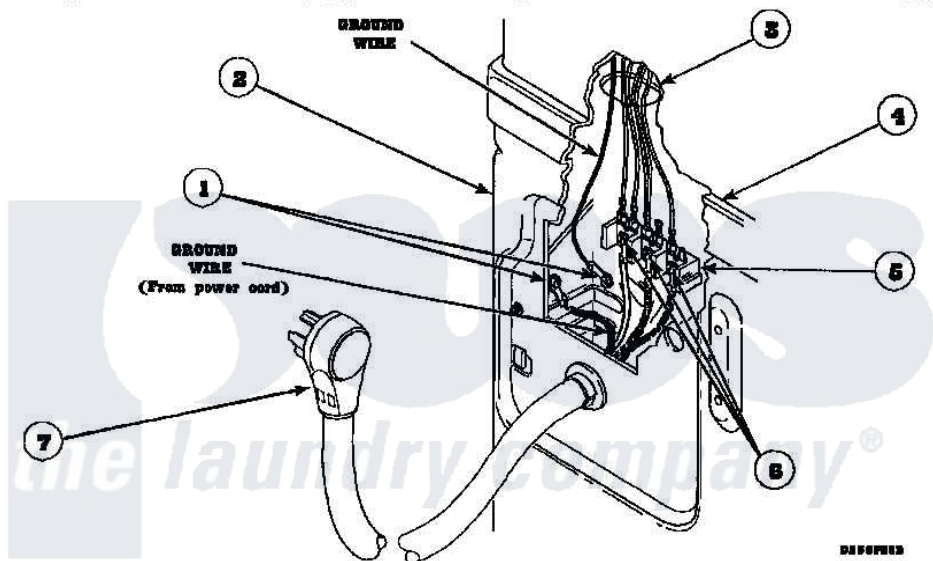

Amana LG8319W2 (BOM: PLG8319W2) 13 - POWER CORDS

Amana [Residential Amana LG8319W2 \(BOM: PLG8319W2\) Dryer Parts](#) Parts Diagram 13 - POWER CORDS
 Click on the part number to view part

Item	Original Part Number	Replaced By	Status	Part Description
1	20530			Screw, 10-24 x 3/8 Hex
2	500001P		Not Available	(ADD LETTER BEFORE "P" IN PART
3	500343		Not Available	PANEL, BACK(HOME HOOD)
4	500085P		Not Available	(ADD LETTER L-L, W-W TO PART N
6	Y61199	3400094		Screw, 10-32 X 3/8