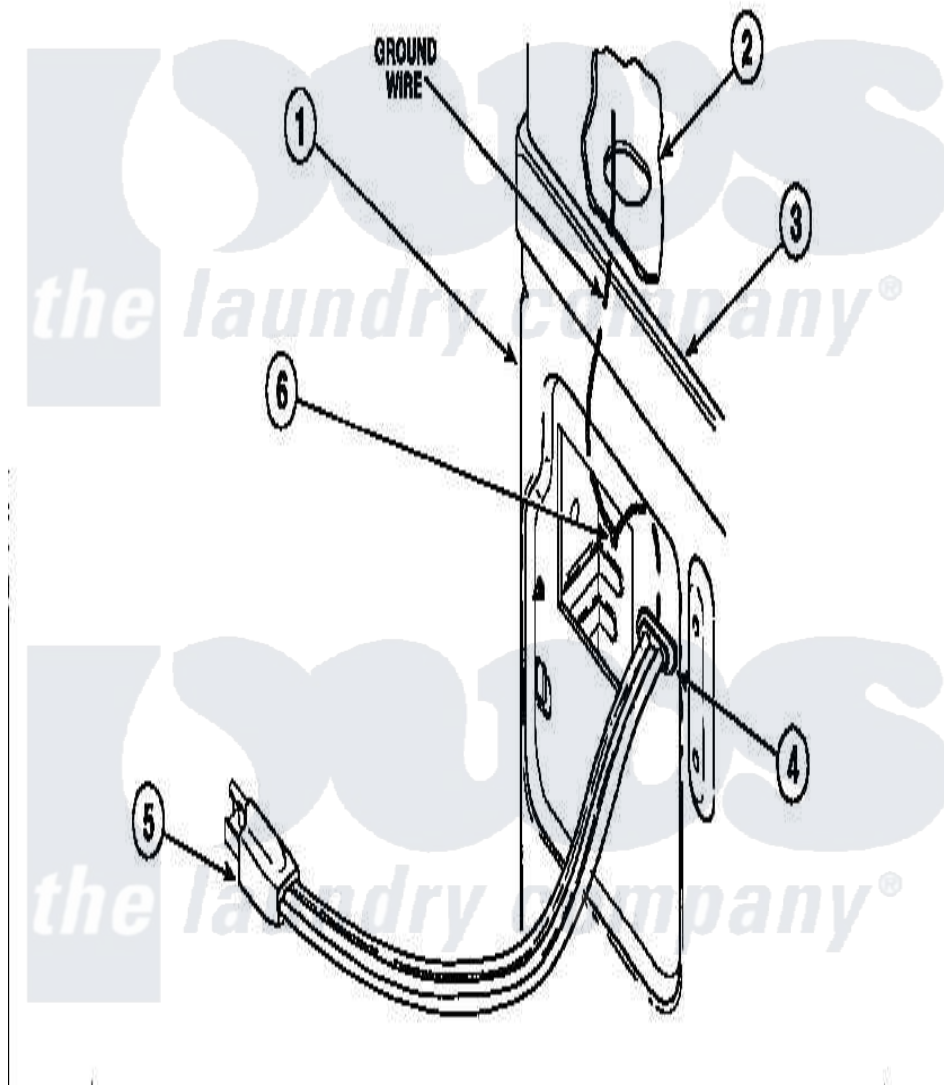

# Amana LG8319W2 (BOM: PLG8319W2) 14 - POWER CORDS

Amana Residential Amana LG8319W2 (BOM: PLG8319W2) Dryer Parts Parts Diagram 14 - POWER CORDS  
 Click on the part number to view part

Item	Original Part Number	Replaced By	Status	Part Description
1	50001P		Not Available	(ADD LETTER BEFORE "P" IN PART
2	500343		Not Available	PANEL, BACK(HOME HOOD)
3	500085P		Not Available	(ADD LETTER L-L, W-W TO PART N
4	21903	<a href="#">211881</a>		Grommet, Cord Part Not Used- Gas Models Only
5	Y56222	<a href="#">27001142</a>		Cord, Power
6	<a href="#">20530</a>			Screw, 10-24 x 3/8 Hex