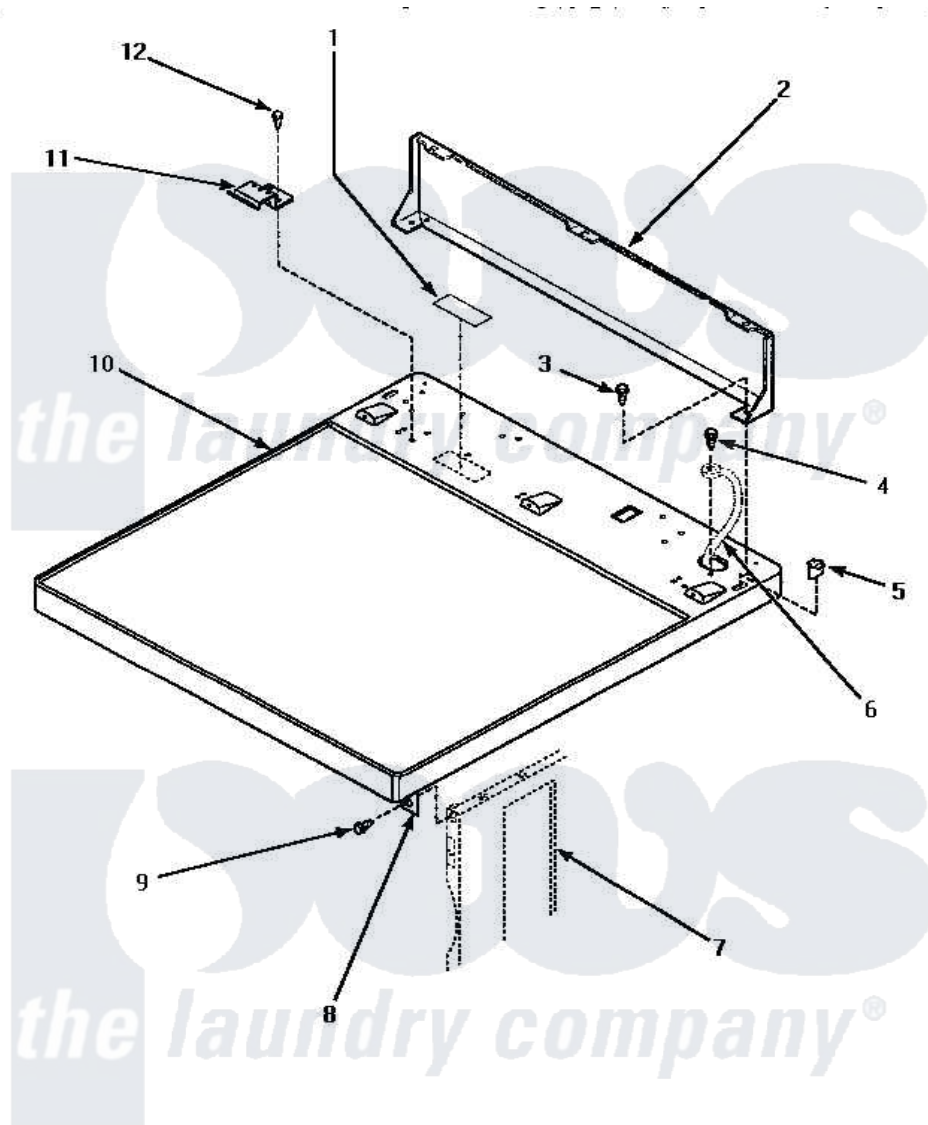

**Amana LG8329W (BOM: PLG8329W) 02 - CABINET TOP & CONTROL HOOD REAR PANEL**

**CABINET TOP AND CONTROL HOOD REAR PANEL**

Amana [Residential Amana LG8329W \(BOM: PLG8329W\) Dryer Parts](#) Parts Diagram 02 - CABINET TOP & CONTROL HOOD REAR PANEL

[Click on the part number to view part](#)

Item	Original Part Number	Replaced By	Status	Part Description
1	24903		Not Available	STICKER,DISCONNECT POW
2	500343		Not Available	PANEL,BACK(HOME HOOD)
3	501086	<a href="#">90767</a>		Screw, 8A X 3/8 HeX Washer Head Tapping
4	<a href="#">20530</a>			Screw, 10-24 x 3/8 Hex
5	501242		Not Available	CLIP,TUBULAR INSERT
6	Y00000000		Not Available	SEE NOTE GROUND WIRE FROM REAR BULKHEAD, GREEN
7	Y00000000		Not Available	SEE NOTE CABINET
8	500084	<a href="#">40130801</a>		Bracket, Top Mount
9	33562	<a href="#">27001200</a>		Screw
10	500085WP	<a href="#">37001027</a>		Panel, Top
"	500085LP	<a href="#">510029LP</a>		Kit Top Panel W/Hdw domestic
11	501241	<a href="#">Y503876</a>		Clip, Hold Down