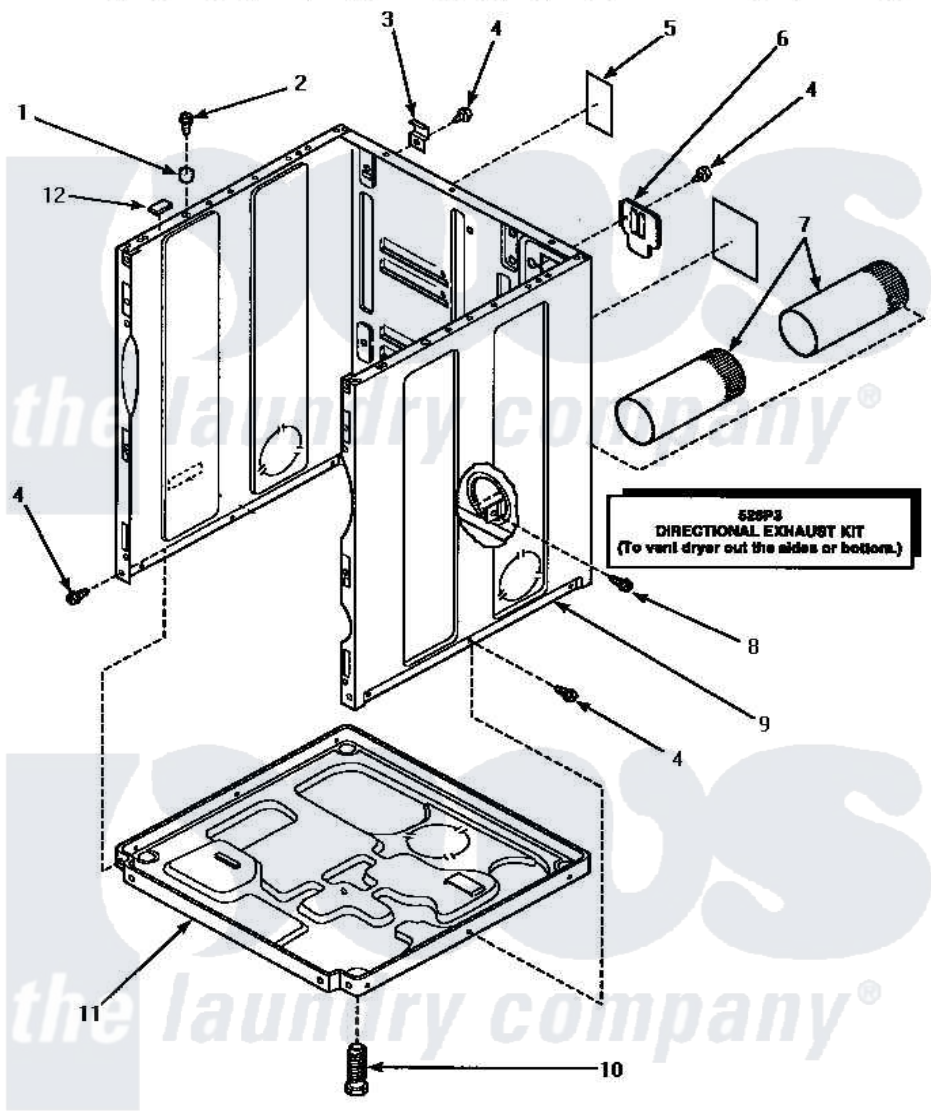

Amana LG8329W (BOM: PLG8329W) 03 - CABINET, EXHAUST DUCT & BASE

CABINET, EXHAUST DUCT AND BASE

Amana Residential Amana LG8329W (BOM: PLG8329W) Dryer Parts Parts Diagram 03 - CABINET, EXHAUST DUCT & BASE

Click on the part number to view part

Item	Original Part Number	Replaced By	Status	Part Description
1	56079	505187		Locator, Panel
2	32671	Y014874		Screw, Idler Arm And Sleeve
3	500003			Hinge, Top
4	33562	27001200		Screw
5	500670		Not Available	STICKER NG OR MIXED GA
6	500114	510903		Plate Access Panel
7	500064	505518		Duct, Exhaust
8	501668	503688		Screw, 10B-16 X .34 I
9	500001WP	37001284		Cabinet As Pack
"	500001HP		Not Available	ASSY, CABINET
"	500001LP	727P3L		Kit Dryer Panels
10	Y500101			Leg, Leveling
11	500070			Base, Dryer
12	Y56128			Pad, Bumper
NI	528P3			Directional Exhaust Kit