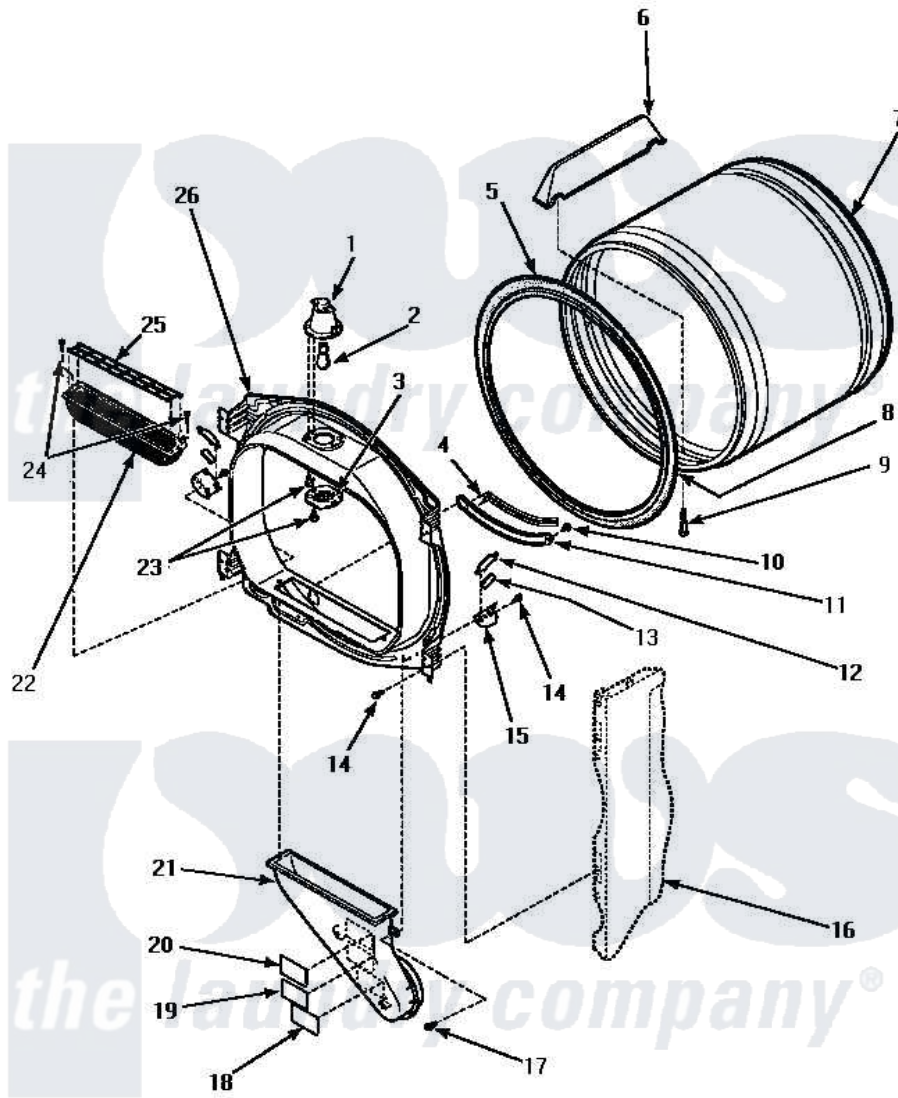

**Amana LG8329W (BOM: PLG8329W) 04 - FR BLKHD, AIR DUCT, FELT SEAL & CYLINDER**

**FRONT BULKHEAD, AIR DUCT, FELT SEAL AND CYLINDER**

Amana Residential Amana LG8329W (BOM: PLG8329W) Dryer Parts Parts Diagram 04 - FR BLKHD, AIR DUCT, FELT SEAL & CYLINDER

[Click on the part number to view part](#)

Item	Original Part Number	Replaced By	Status	Part Description
1	500153		Not Available	CYLINDER LIGHT HOUSING
2	Y60954	<a href="#">67001316</a>		Bulb, Light
3	500094		Not Available	LENS,DRUM LIGHT
5	501801	<a href="#">37001132</a>		Seal, Cylinder
6	500022	<a href="#">510102</a>		Baffle- SH
7	500735P		Not Available	ASSY,CYLINDER-HOME
8	22506P	<a href="#">511637P</a>		Adh Dow 737 Clr 3 Oz Tube
9	<a href="#">Y62588</a>			Screw, 10BT-12 X 1 Tap
10	501668	<a href="#">503688</a>		Screw, 10B-16 X .34 I
11	501246		Not Available	MOUNTING,MOISTURE SENSOR
12	501553	<a href="#">37001298</a>		Glide- Dry
13	500121	<a href="#">510189</a>		Pad Felt
14	501668	<a href="#">503688</a>		Screw, 10B-16 X .34 I
15	501554	<a href="#">12002090</a>		Bracket

16	Y0000000		Not Available	SEE NOTE CABINET
17	Y31645	<a href="#">27001200</a>		Screw
18	56259		Not Available	STICKER
19	500049		Not Available	STICKER
20	500314		Not Available	LABEL, WARNING
21	500241		Not Available	DUCT, HEAT
22	502093	<a href="#">502140P</a>		Filter, Lint Kit
"	<a href="#">502140P</a>			Filter, Lint Kit
23	500248	<a href="#">M0211530</a>		Screw-SM No.8-18 X 3/8"
24	<a href="#">500226</a>			Screw, 8b-16 x 5/8 Tap
25	<a href="#">502092</a>			Cover, Lint Filter
26	501570WP		Not Available	ASSY BULKHEAD