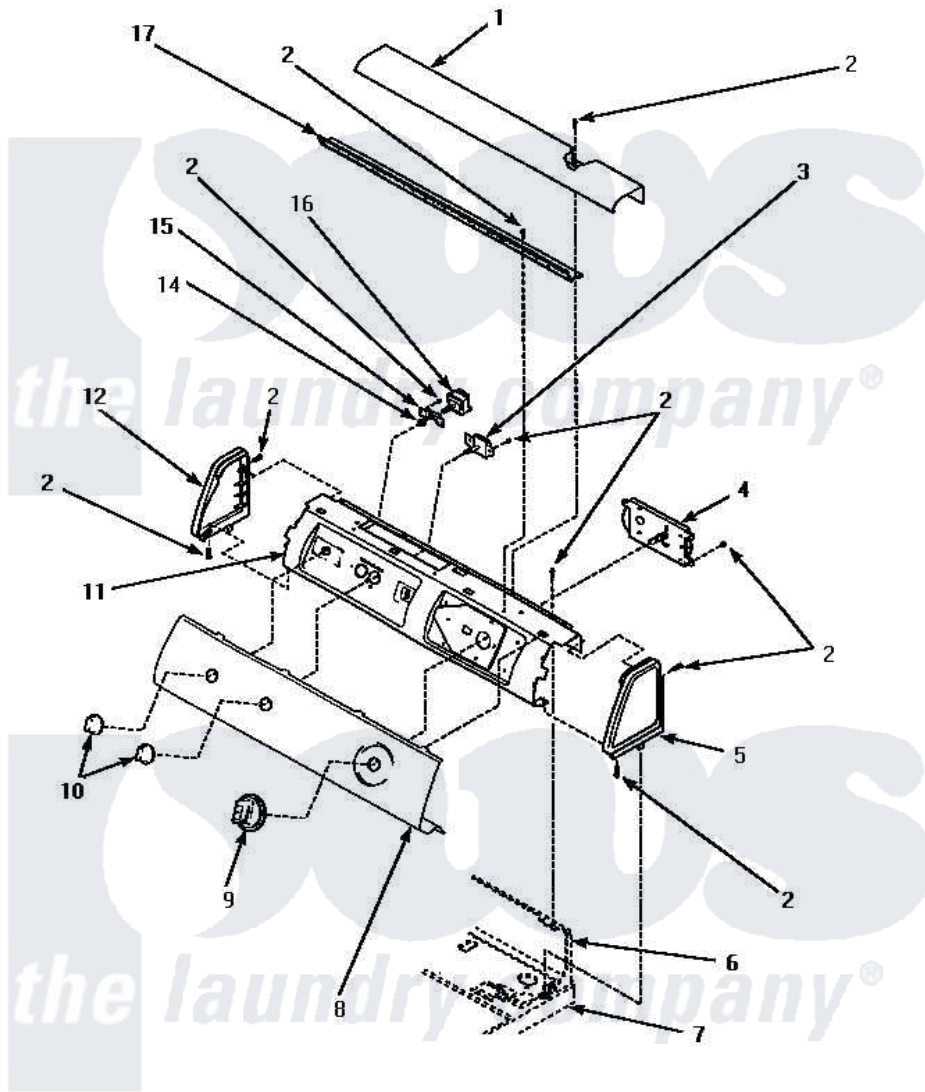

Amana LG8329W (BOM: PLG8329W) 06 - GRAPHIC PANEL, CONTROL HOOD & CONTROLS

GRAPHIC PANEL, CONTROL HOOD AND CONTROLS

Amana [Residential Amana LG8329W \(BOM: PLG8329W\) Dryer Parts](#) Parts Diagram 06 - GRAPHIC PANEL, CONTROL HOOD & CONTROLS

[Click on the part number to view part](#)

Item	Original Part Number	Replaced By	Status	Part Description
"	NOTE:		Not Available	IF DRYER IS INSTALLED IN A MANUFACTURED (MOBILE) HOME, OR IF LOCAL CODES DO NOT PERMIT GROUNDING THROUGH THE NEUTRAL, THIS WIRE WILL NOT BE CONNECTED TO THE DR
1	500303W			Cover, Top
2	501086	90767		Screw, 8A X 3/8 HeX Washer Head Tapping
3	500823			Signal, Rotary
4	59419	502963		Timer, 3 Cycle
5	34817W		Not Available	PANEL,END-RH
6	Y00000000		Not Available	SEE NOTE CONTROL HOOD REAR PANEL
7	Y00000000		Not Available	SEE NOTE CABINET TOP
8	501990W		Not Available	PANEL, GRAPHICS

9	500775W	502220W	Knob, Timer
10	35330W	36701W	Knob
11	500300		Not Available BRACKET,CONTROL SUPPORT-MECH
12	34818W		Not Available PANEL,END-LH
14	57584		Not Available NUT
15	59704		Bracket, Switch Mount
16	Y61511		Not Available SWITCH,FABRIC SELECTOR
17	500305		Not Available DIFFUSER W/OUT HOLE