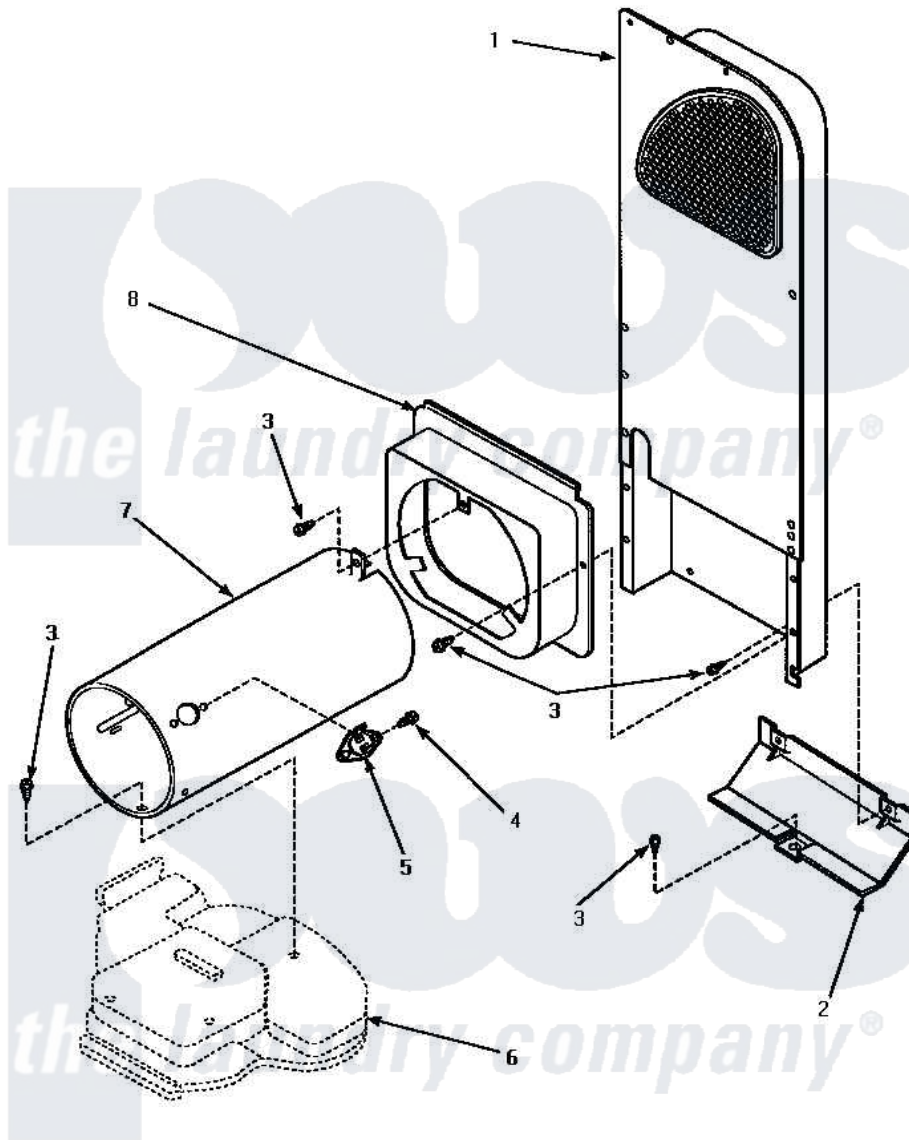

Amana LG8329W (BOM: PLG8329W) 07 - HEATER BOX ASSY (ORIGINAL)

HEATER BOX ASSEMBLY ORIGINALLY ON DRYER (Gas Model Dryers)

Amana [Residential Amana LG8329W \(BOM: PLG8329W\) Dryer Parts](#) Parts Diagram 07 - HEATER BOX ASSY
(ORIGINAL)

[Click on the part number to view part](#)

Item	Original Part Number	Replaced By	Status	Part Description
1	Y00000000		Not Available	SEE NOTE HEATER BOX ASSEMBLY
2	60952		Not Available	SHIELD,HEAT DUCT
3	501668	503688		Screw, 10B-16 X .34 I
4	51782		Not Available	SCREW, 6B-20X5/16
5	Y61886			Thermostat, Limit-Blk
6	Y00000000		Not Available	SEE NOTE BASE
7	61974		Not Available	BURNER HOUSING
8	500122	510101		Shroud Heat Duct