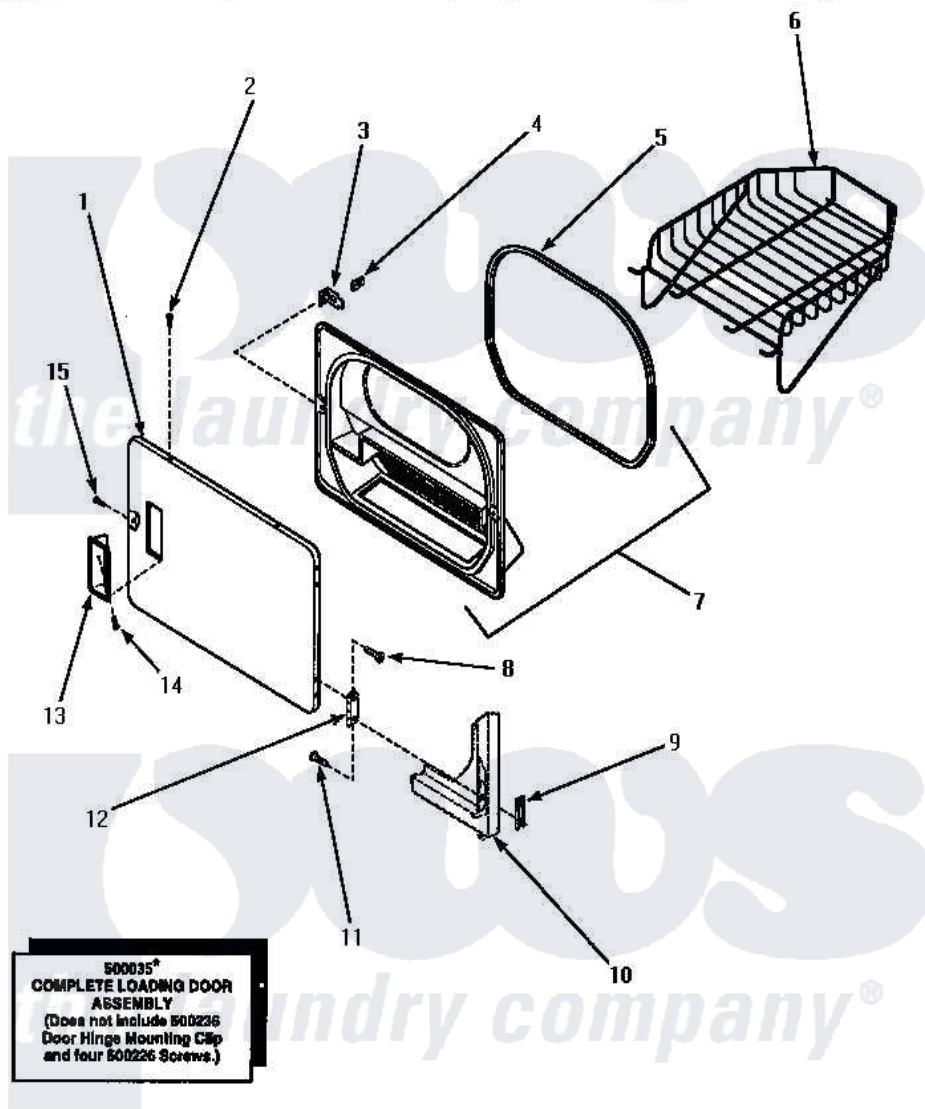

# Amana LG8329W (BOM: PLG8329W) 09 - LOADING DOOR WITH DRYING RACK

## LOADING DOOR WITH DRYING RACK

Amana [Residential Amana LG8329W \(BOM: PLG8329W\) Dryer Parts](#) Parts Diagram 09 - LOADING DOOR WITH DRYING RACK

[Click on the part number to view part](#)

Item	Original Part Number	Replaced By	Status	Part Description
1	<a href="#">500040L</a>			Assembly, Door-Home
"	<a href="#">500040W</a>			Assembly, Door-Home
2	<a href="#">500226</a>			Screw, 8b-16 x 5/8 Tap
3	500223	<a href="#">40116201</a>		Bracket, Door Strike
4	500039	<a href="#">510181</a>		Strike Doormetal
5	500200		Not Available	SEAL,DOOR
6	501295P		Not Available	RACK, DRYING
7	500199		Not Available	ASSY,LINER & SEAL
8	<a href="#">500226</a>			Screw, 8b-16 x 5/8 Tap
9	<a href="#">500236</a>			Clip, Door Hinge Mount
10	Y00000000		Not Available	SEE NOTE FRONT PANEL
11	<a href="#">500226</a>			Screw, 8b-16 x 5/8 Tap
12	500041	<a href="#">Y503676</a>		Hinge, Door And Top
13	500042L		Not Available	PULL,DOOR
"	500042W		Not Available	PULL,DOOR

14	500297	<a href="#">8281236</a>	Screw
15	<a href="#">500226</a>		Screw, 8b-16 x 5/8 Tap
NI	500035W	Not Available	ASSY,DOOR-HOME
"	500035L	Not Available	ASSY,DOOR-HOME