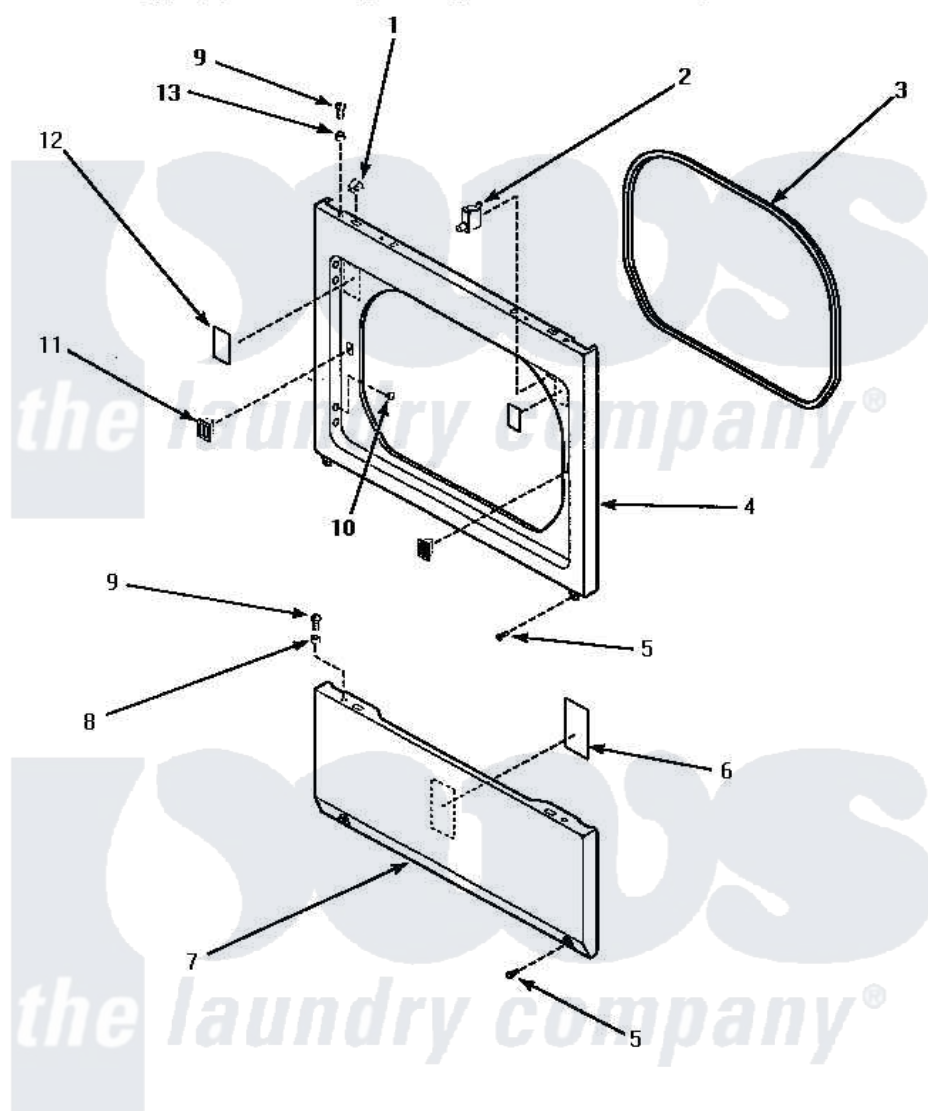

Amana LG8329W (BOM: PLG8329W) 10 - LOWER ACCESS PANEL, FRONT PANEL & SEAL

LOWER ACCESS PANEL, FRONT PANEL AND SEAL

Amana [Residential Amana LG8329W \(BOM: PLG8329W\) Dryer Parts](#) Parts Diagram 10 - LOWER ACCESS PANEL, FRONT PANEL & SEAL

[Click on the part number to view part](#)

Item	Original Part Number	Replaced By	Status	Part Description
1	28835	22001650		Fastener, Spring
2	Y62872	W10169313		Switch-Dor
3	500034			Seal, Front Panel
4	500033W		Not Available	PANEL, FRONT
"	500033H		Not Available	PANEL,FRONT
"	500033L			Panel, Front
5	33562	27001200		Screw
6	500670		Not Available	STICKER NG OR MIXED GA
7	500044L		Not Available	PANEL, ACCESS (ALMOND)
"	500044H		Not Available	PANEL,ACCESS
"	500044W	40045301WP		Panel, Access
8	56079	505187		Locator, Panel
9	32671	Y014874		Screw, Idler Arm And Sleeve
10	500227	505295		Screw, No.8ab-16 x 3/4 PH
11	54660	LA-1003		Door Catch Kit