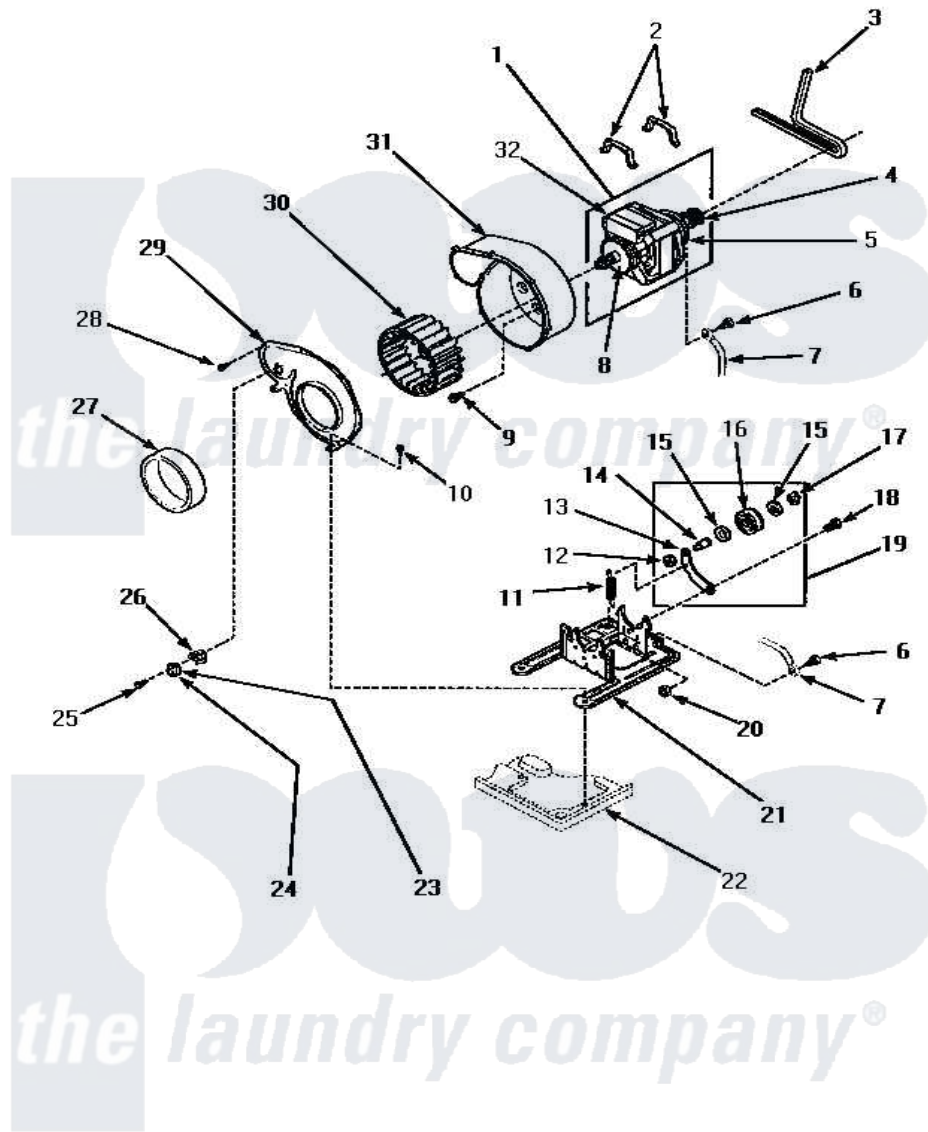

Amana LG8329W (BOM: PLG8329W) 11 - MOTOR, EXHAUST FAN & BELT

MOTOR, EXHAUST FAN AND BELT

Amana [Residential Amana LG8329W \(BOM: PLG8329W\) Dryer Parts](#) Parts Diagram 11 - MOTOR, EXHAUST FAN & BELT

[Click on the part number to view part](#)

Item	Original Part Number	Replaced By	Status	Part Description
1	501211	2200376		Motor
2	Y58047	660658		Clamp, Motor Mounting 343481 685441
3	59174	40111201		Belt, Cylinder
4	500011			Pulley, Motor
5	58044A		Not Available	MOUNT,MOTOR-LOCKING
6	20530			Screw, 10-24 x 3/8 Hex
7	Y00000000		Not Available	SEE NOTE GROUND WIRE FROM MOTOR TO MOUNTING BRACKET, GREEN
8	58044A		Not Available	MOUNT,MOTOR-LOCKING
9	Y31645	27001200		Screw
10	33562	27001200		Screw
11	56076			Spring, Idler
12	56156	358160		Nut
13	500910	37001144		Assembly- Idler

14	56461		Shaft
15	52549		Washer, 501 ID X3/4 Odx
16	Y54414		Assembly, Wheel And Bearing
17	23748		Ring, Retaining
18	500824		Screw, 1/4-20 Unc Hex
19	500269	37001287	Assembly, Idler Lever/Shaft/Pulley
20	52566	27001225	Nut, Jam Mid Lock 1/4-20
21	500822	503613	Mount, Motor
22	Y00000000	Not Available	SEE NOTE BASE
24	Y61372		Thermostat
25	501086	90767	Screw, 8A X 3/8 HeX Washer Head Tapping
26	61401	61623	Thermostat, Heater-BR
27	500313		Seal, Blower Housing
28	31260		Screw, No.8 X 3/8 Ind H
29	500078	511969P	Kit Blower Housing And Cover
30	56000	510139P	Assembly Blower Fan Package
31	56020		Housing, Blower
32	501218	Not Available	MOTOR SWITCH (DOES NOT INCLUDE THERMAL PROT