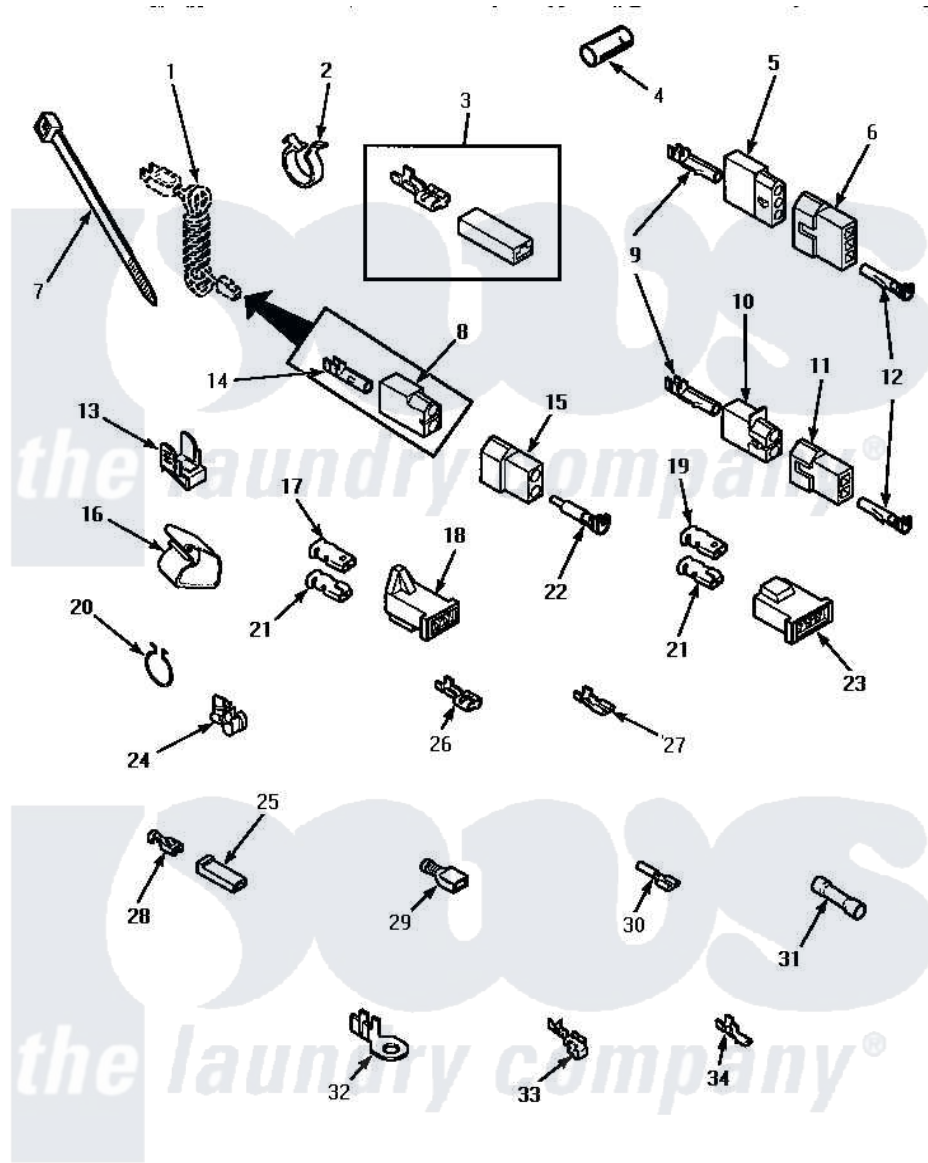

# Amana LG8329W (BOM: PLG8329W) 14 - TERMINALS

## TERMINALS

Amana Residential Amana LG8329W (BOM: PLG8329W) Dryer Parts Parts Diagram 14 - TERMINALS

[Click on the part number to view part](#)

Item	Original Part Number	Replaced By	Status	Part Description
1	Y00000000		Not Available	SEE NOTE POWER CORD
2	61510	<a href="#">504034</a>		Clip, Wire
3	<a href="#">Y00237</a>			Terminal-Female 1/4 ((1) 12 GAUGE Wire Or(2) 18 GA
4	Y21365	<a href="#">503670</a>		Sleeve Insulator
5	23039	<a href="#">697780</a>		Receptacle,
6	<a href="#">23040</a>			Plug-3 Circuit
7	55881	<a href="#">M0321209</a>		Tie-Electrical
8	<a href="#">56265</a>			Receptacle, 2 Circuit
9	Y00117	<a href="#">5011-XX</a>		093 Female Socket
10	<a href="#">56451</a>			Receptacle, 2 Circuit
11	<a href="#">56448</a>			Terminal Block Plug
12	<a href="#">Y00116</a>			Terminal, Pin-Male
13	Y00161	<a href="#">B5733302</a>		Clip, Ground
14	<a href="#">00130</a>			Terminal, Pin-1/8 Femal
15	<a href="#">56266</a>			Plug
16	35521		Not Available	CLIP,HARNESS HOLDER