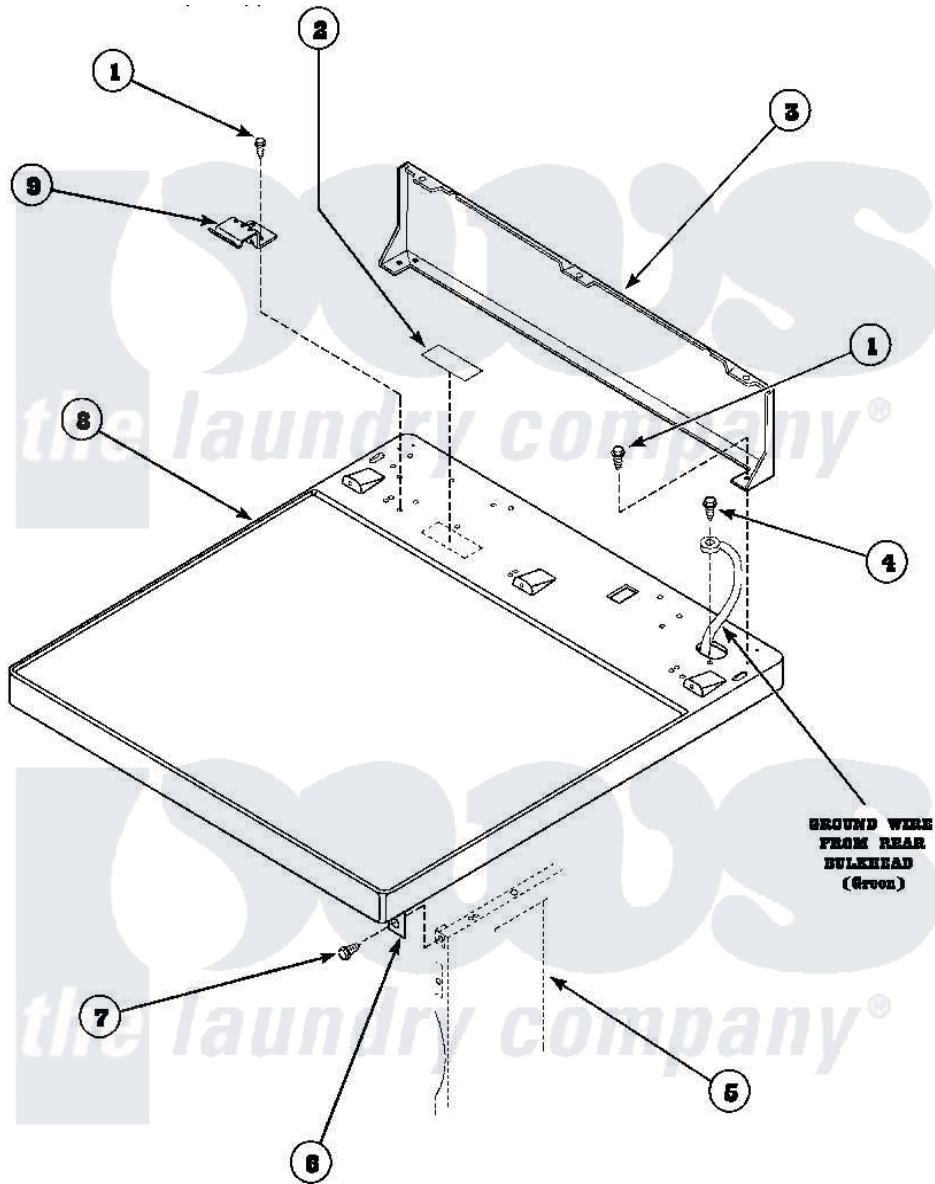

Amana LG8369L2 (BOM: PLG8369L2) 01 - CABINET TOP AND CONTROL HOOD REAR PANEL

Amana Residential Amana LG8369L2 (BOM: PLG8369L2) Washer Parts Parts Diagram 01 - CABINET TOP AND CONTROL HOOD REAR PANEL
 Click on the part number to view part

Item	Original Part Number	Replaced By	Status	Part Description
1	501086	90767		Screw, 8A X 3/8 HeX Washer Head Tapping
2	24903		Not Available	STICKER,DISCONNECT POW
3	500343		Not Available	PANEL,BACK(HOME HOOD)
4	20530			Screw, 10-24 x 3/8 Hex
5	500001P		Not Available	(ADD LETTER BEFORE "P" IN PART
6	500084	40130801		Bracket, Top Mount
7	33562	27001200		Screw
8	500085P		Not Available	(ADD LETTER L-L, W-W TO PART N
9	501241	Y503876		Clip, Hold Down