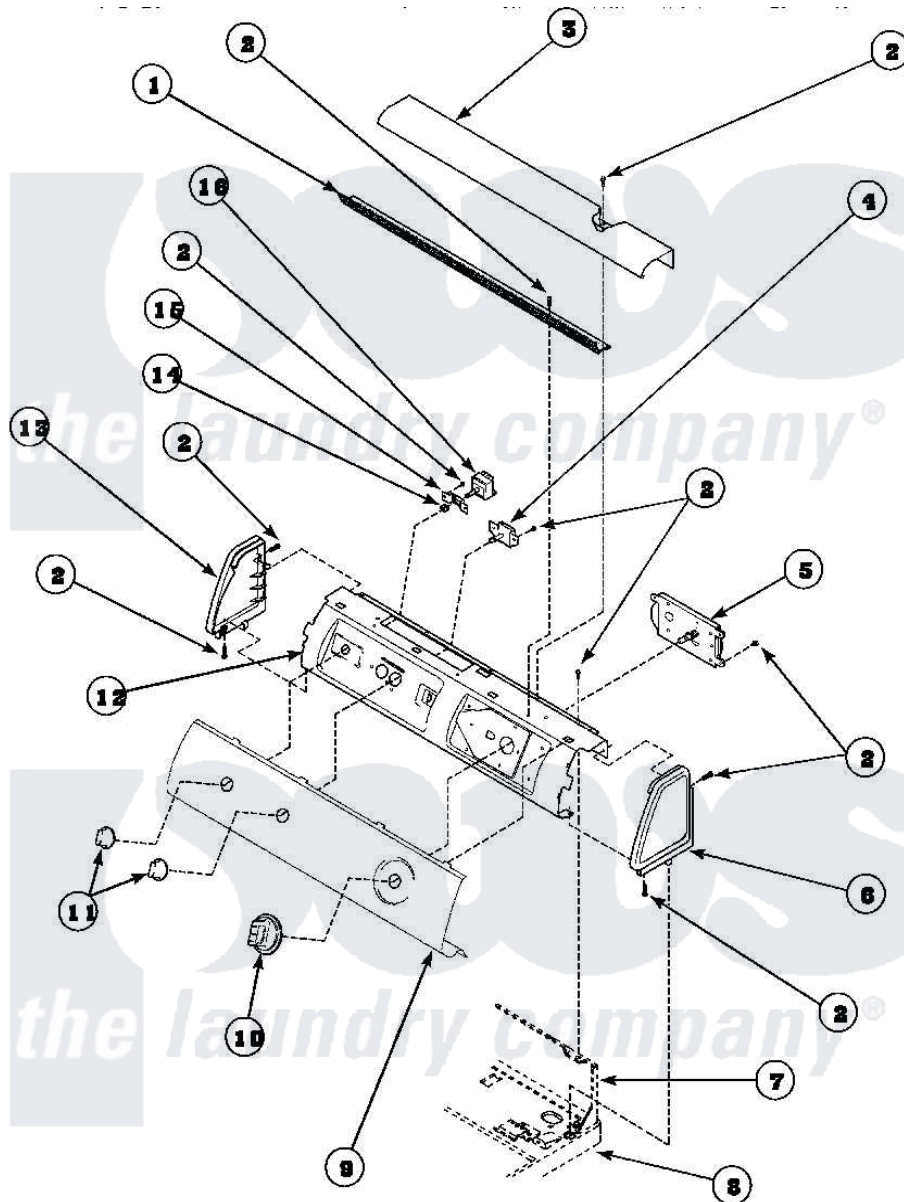

Amana LG8369L2 (BOM: PLG8369L2) 05 - GRAPHIC PANEL, CONTROL HOOD AND CONTROLS

Amana [Residential Amana LG8369L2 \(BOM: PLG8369L2\) Washer Parts](#) Parts Diagram 05 - GRAPHIC PANEL, CONTROL HOOD AND CONTROLS
 Click on the part number to view part

Item	Original Part Number	Replaced By	Status	Part Description
1	500305		Not Available	DIFFUSER W/OUT HOLE
2	501086	90767		Screw, 8A X 3/8 HeX Washer Head Tapping
3	500303		Not Available	COVER, TOP
4	500823			Signal, Rotary
5	502963			Timer, 3 Cycle
6	34817		Not Available	END CAP(RIGHT)
7	500343		Not Available	PANEL,BACK(HOME HOOD)
8	500085P		Not Available	(ADD LETTER L-L, W-W TO PART N
9	Y503255		Not Available	GRAPHIC PANEL
10	502220		Not Available	KNOB, TIMER
11	36701		Not Available	KNOB, TEMP
12	500300		Not Available	BRACKET,CONTROL SUPPORT-MECH
13	34818		Not Available	END CAP(LEFT)