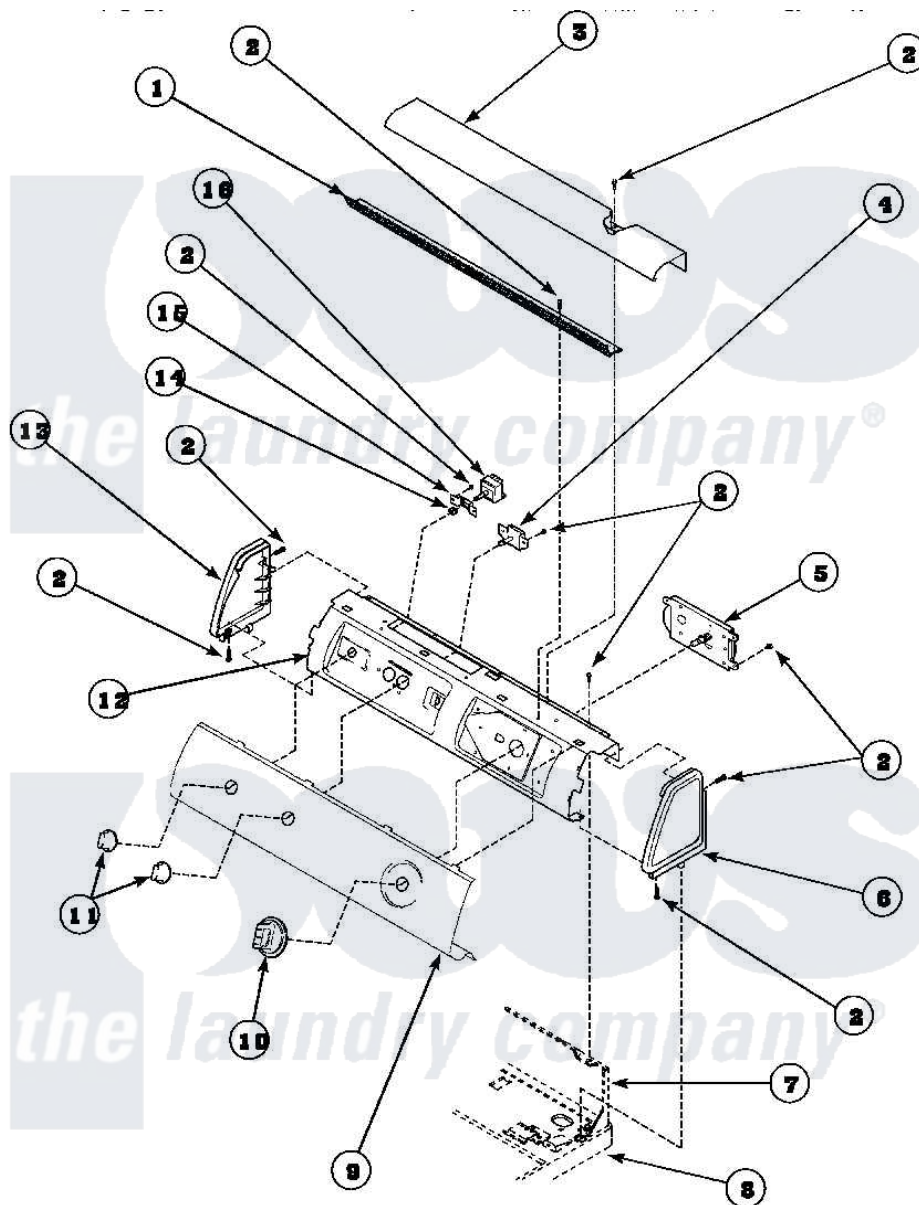

# Amana LG8369L2 (BOM: PLG8369L2) 06 - GRAPHIC PANEL, CONTROL HOOD AND CONTROLS

Amana [Residential Amana LG8369L2 \(BOM: PLG8369L2\) Washer Parts](#) Parts Diagram 06 - GRAPHIC PANEL, CONTROL HOOD AND CONTROLS  
 Click on the part number to view part

Item	Original Part Number	Replaced By	Status	Part Description
1	500305		Not Available	DIFFUSER W/OUT HOLE
2	501086	<a href="#">90767</a>		Screw, 8A X 3/8 HeX Washer Head Tapping
3	500303		Not Available	COVER, TOP
4	<a href="#">500823</a>			Signal, Rotary
5	502967	<a href="#">502967P</a>		Timer 5 Cycle Package
6	34817		Not Available	END CAP(RIGHT)
7	500343		Not Available	PANEL,BACK(HOME HOOD)
8	500085P		Not Available	(ADD LETTER L-L, W-W TO PART N
9	Y502216		Not Available	GRAPHIC PANEL
10	502220		Not Available	KNOB, TIMER
11	36701		Not Available	KNOB, TEMP
12	500300		Not Available	BRACKET,CONTROL SUPPORT-MECH
13	34818		Not Available	END CAP(LEFT)

14	57584	Not Available	NUT
15	<a href="#">59704</a>		Bracket, Switch Mount
16	Y61511	Not Available	SWITCH,FABRIC SELECTOR