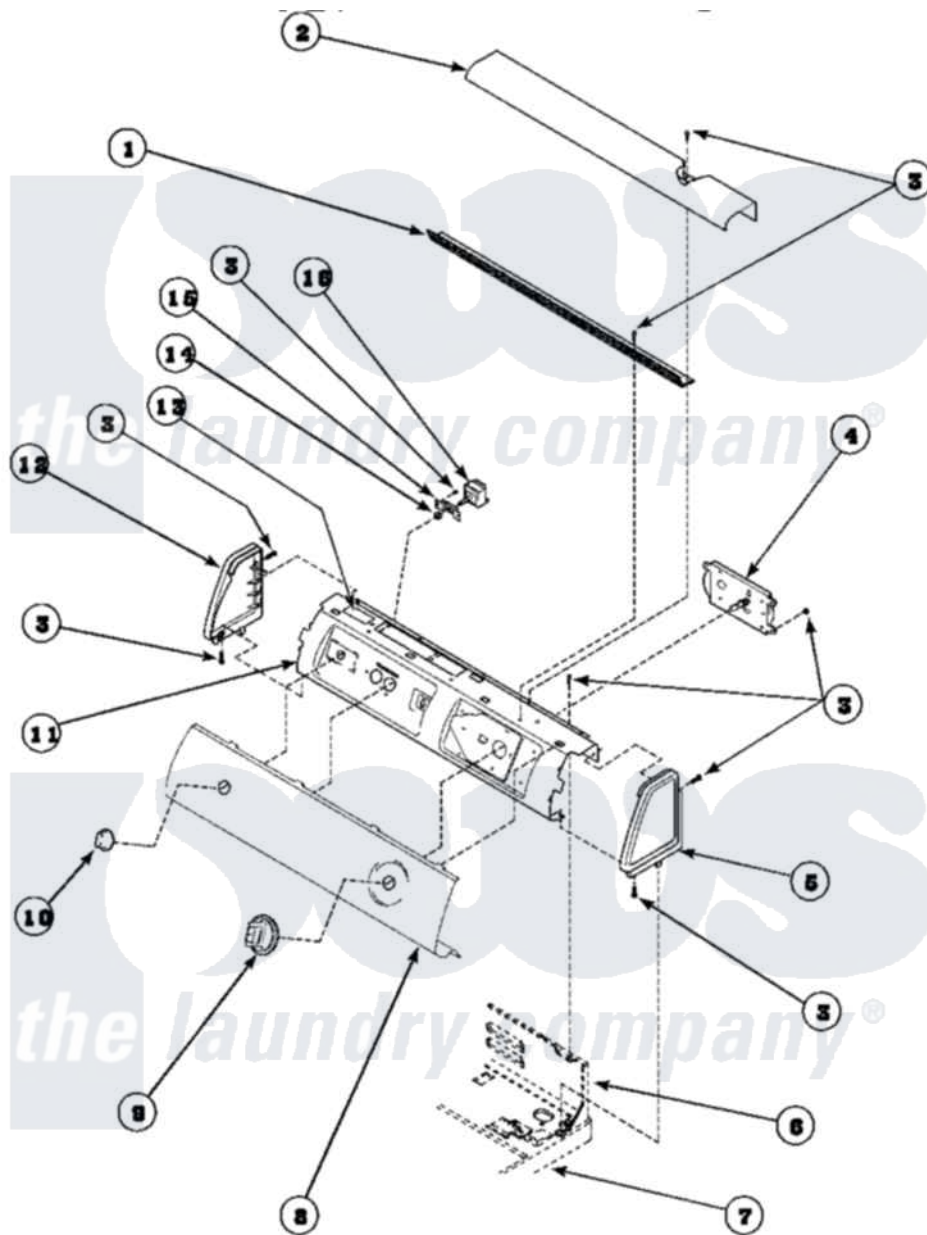

Amana LG8369L2 (BOM: PLG8369L2) 07 - GRAPHIC PANEL, CONTROL HOOD AND CONTROLS

Amana Residential Amana LG8369L2 (BOM: PLG8369L2) Washer Parts Parts Diagram 07 - GRAPHIC PANEL, CONTROL HOOD AND CONTROLS
 Click on the part number to view part

Item	Original Part Number	Replaced By	Status	Part Description
1	500305		Not Available	DIFFUSER W/OUT HOLE
2	500303		Not Available	COVER, TOP
3	501086	90767		Screw, 8A X 3/8 HeX Washer Head Tapping
4	501881		Not Available	TIMER
5	34817		Not Available	END CAP(RIGHT)
6	500343		Not Available	PANEL,BACK(HOME HOOD)
7	500085P		Not Available	(ADD LETTER L-L, W-W TO PART N
8	Y503254		Not Available	GRAPHIC PANEL
9	502220		Not Available	KNOB, TIMER
10	36701		Not Available	KNOB, TEMP
11	500300		Not Available	BRACKET,CONTROL SUPPORT-MECH
12	34818		Not Available	END CAP(LEFT)
13	24903		Not Available	STICKER,DISCONNECT