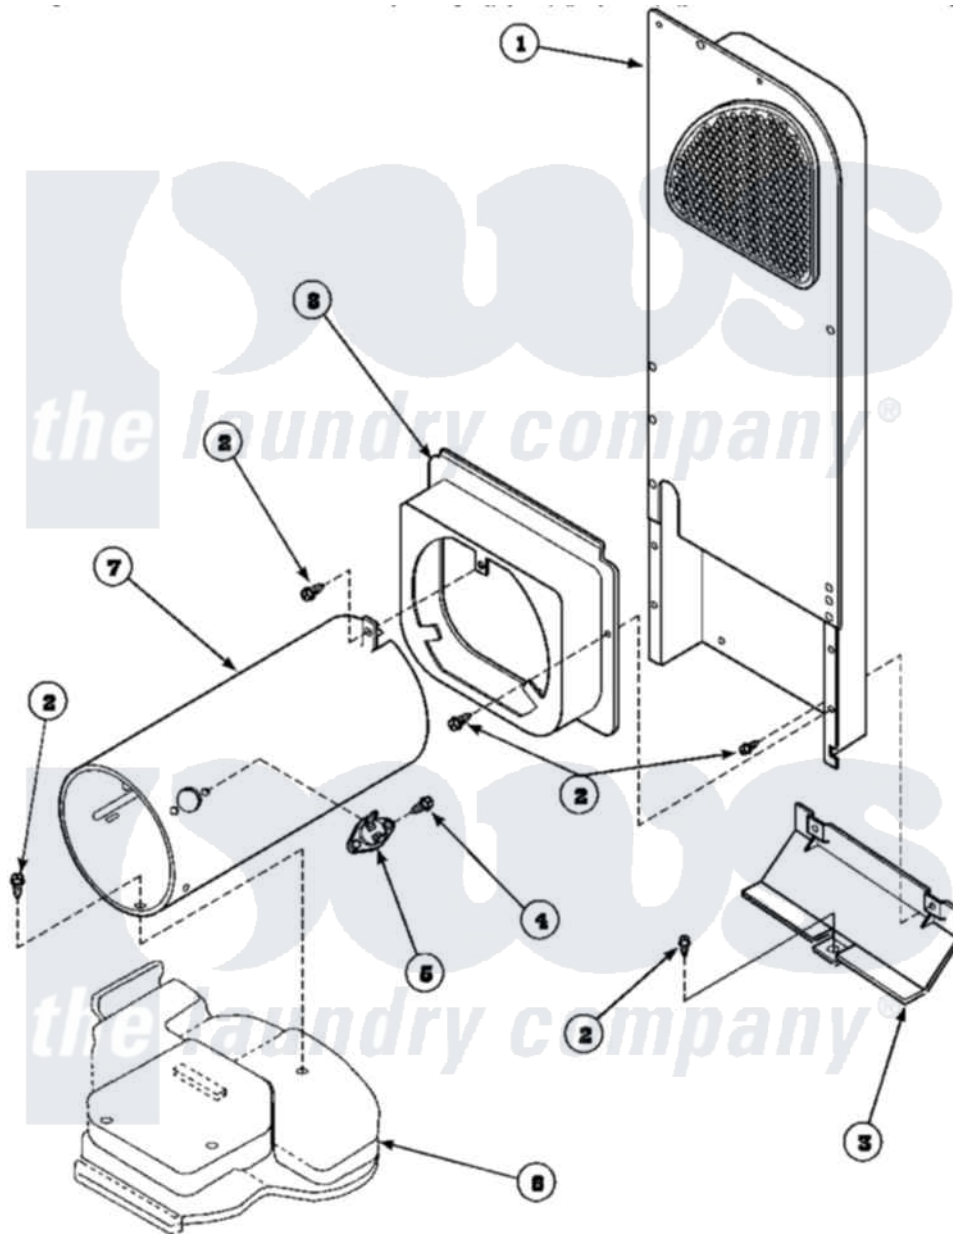

**Amana LG8369L2 (BOM: PLG8369L2) 09 - HEATER BOX ASSY  
ORIGINALLY ON GAS DRYER**

Amana [Residential Amana LG8369L2 \(BOM: PLG8369L2\) Washer Parts](#) Parts Diagram 09 - HEATER BOX ASSY ORIGINALLY ON GAS DRYER  
Click on the part number to view part

Item	Original Part Number	Replaced By	Status	Part Description
1	500179P	<a href="#">503605</a>		Assembly, Heater Duct
2	501668	<a href="#">503688</a>		Screw, 10B-16 X .34 I
3	60952		Not Available	SHIELD,HEAT DUCT
4	51782		Not Available	SCREW, 6B-20X5/16
5	<a href="#">Y61886</a>			Thermostat, Limit-Blk
6	<a href="#">500070</a>			Base, Dryer
7	61974		Not Available	BURNER HOUSING
8	500122	<a href="#">510101</a>		Shroud Heat Duct