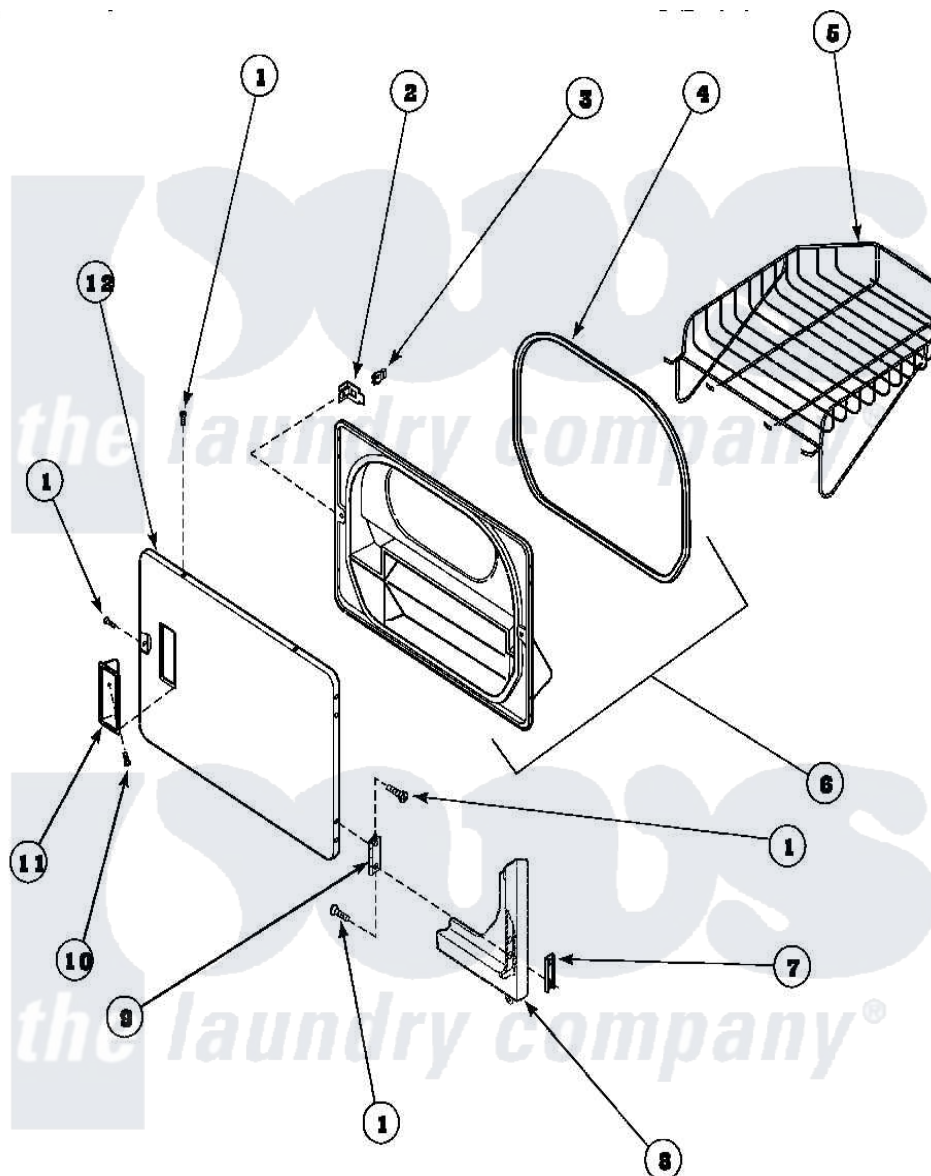

Amana LG8369L2 (BOM: PLG8369L2) 11 - LOADING DOOR WITH DRYING RACK

Amana Residential Amana LG8369L2 (BOM: PLG8369L2) Washer Parts Parts Diagram 11 - LOADING DOOR WITH DRYING RACK

[Click on the part number to view part](#)

Item	Original Part Number	Replaced By	Status	Part Description
1	500226			Screw, 8b-16 x 5/8 Tap
2	500223	40116201		Bracket, Door Strike
3	500039	510181		Strike Doormetal
4	500200		Not Available	SEAL, DOOR
5	501295P		Not Available	RACK, DRYING
6	500199		Not Available	ASSY, LINER & SEAL
7	500236			Clip, Door Hinge Mount
8	500033		Not Available	FRONT PANEL
9	500041	Y503676		Hinge, Door And Top
10	500297	8281236		Screw
11	500042		Not Available	DOOR PULL
12	500040			Outer Door Panel
NI	500035		Not Available	COMPLETE LOADING DOOR ASSEMBLY