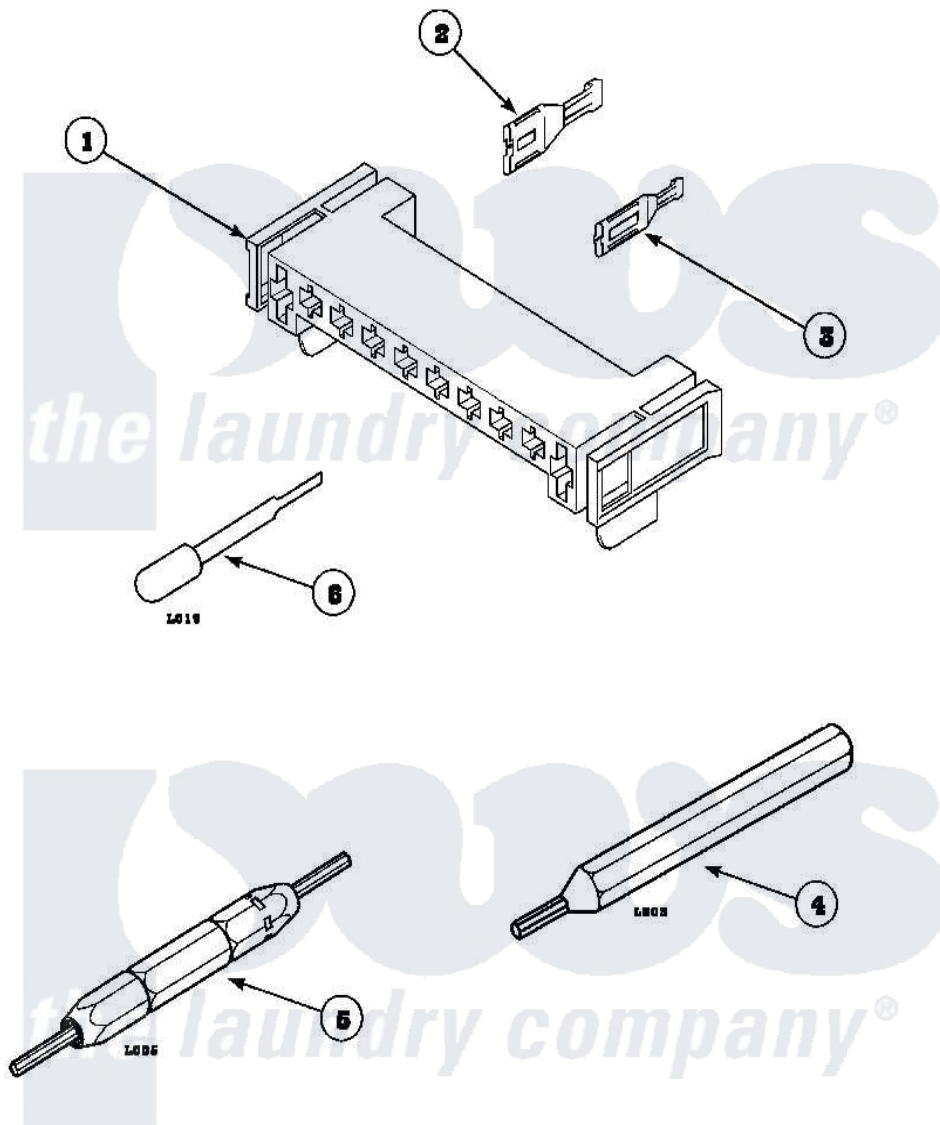

# Amana LG8369L2 (BOM: PLG8369L2) 13 - MOTOR CONN BLOCK, TERM & TOOLS

Amana Residential Amana LG8369L2 (BOM: PLG8369L2) Washer Parts Parts Diagram 13 - MOTOR CONN BLOCK, TERM & TOOLS

[Click on the part number to view part](#)

Item	Original Part Number	Replaced By	Status	Part Description
1	<a href="#">500338</a>			Housing-10 Position
2	00255		Not Available	(1/4 INCH-FOR (1) 12 GAUGE WIR
"	<a href="#">Y00256</a>			Spade Terminal Or
3	<a href="#">Y00188</a>			Molex Terminal
4	128P4		Not Available	(FOR USE ON GAS DRYER TERMINAL
5	<a href="#">190P4</a>			Terminal Extractor Tool
6	<a href="#">283P4</a>			Terminal Extractor Tool