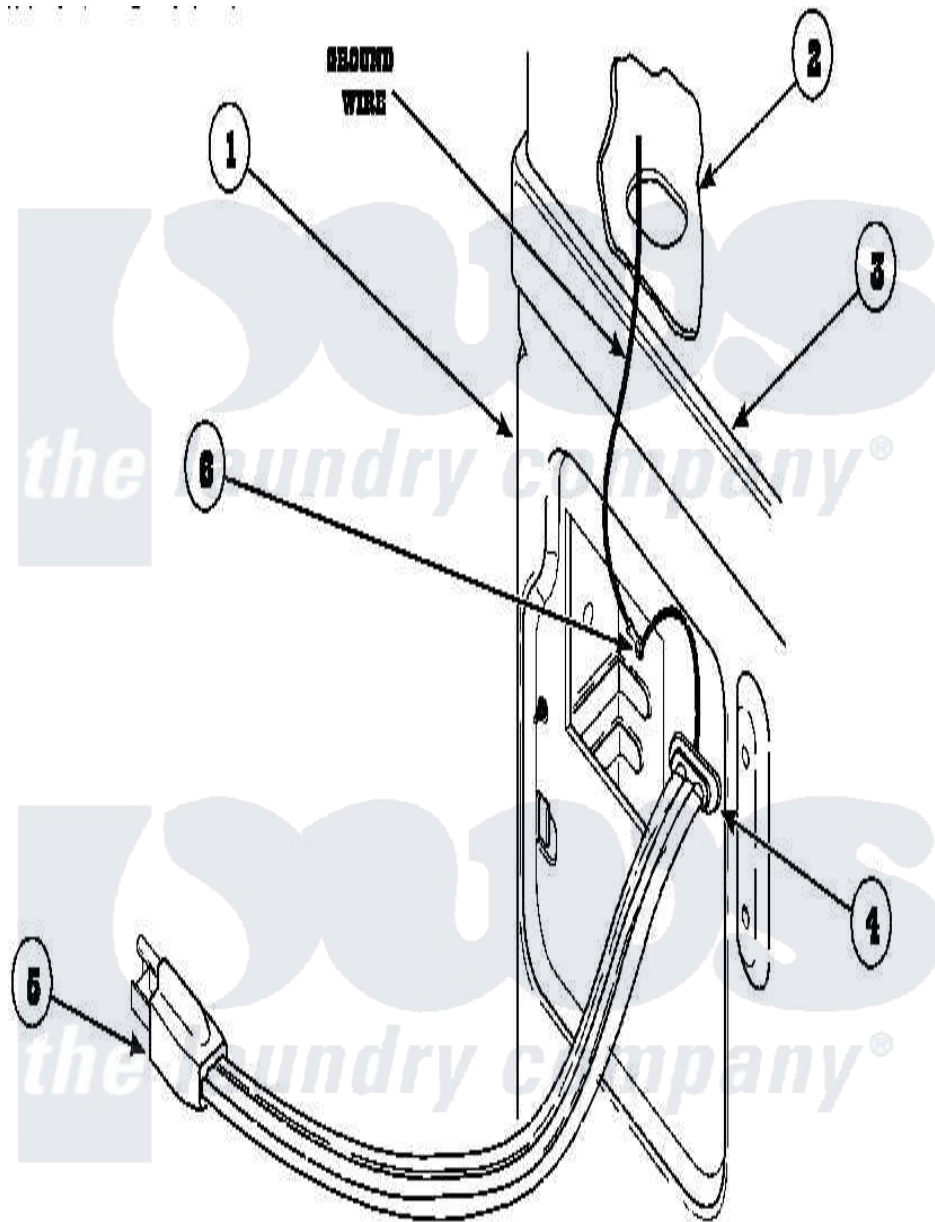

Amana LG8369L2 (BOM: PLG8369L2) 15 - POWER CORDS

Amana Residential Amana LG8369L2 (BOM: PLG8369L2) Washer Parts Parts Diagram 15 - POWER CORDS
 Click on the part number to view part

| Item | Original Part Number | Replaced By | Status | Part Description |
|------|-----------------------|--------------------------|---------------|--|
| 1 | 500001P | | Not Available | (ADD LETTER BEFORE "P" IN PART |
| 2 | 500343 | | Not Available | PANEL, BACK(HOME HOOD) |
| 3 | 500085P | | Not Available | (ADD LETTER L-L, W-W TO PART N |
| 4 | 21903 | 211881 | | Grommet, Cord Part Not Used- Gas Models Only |
| 5 | Y56222 | 27001142 | | Cord, Power |
| 6 | 502120 | 489069 | | Xxscrew, 10-12 X 1/2 |
| " | 20530 | | | Screw, 10-24 x 3/8 Hex |