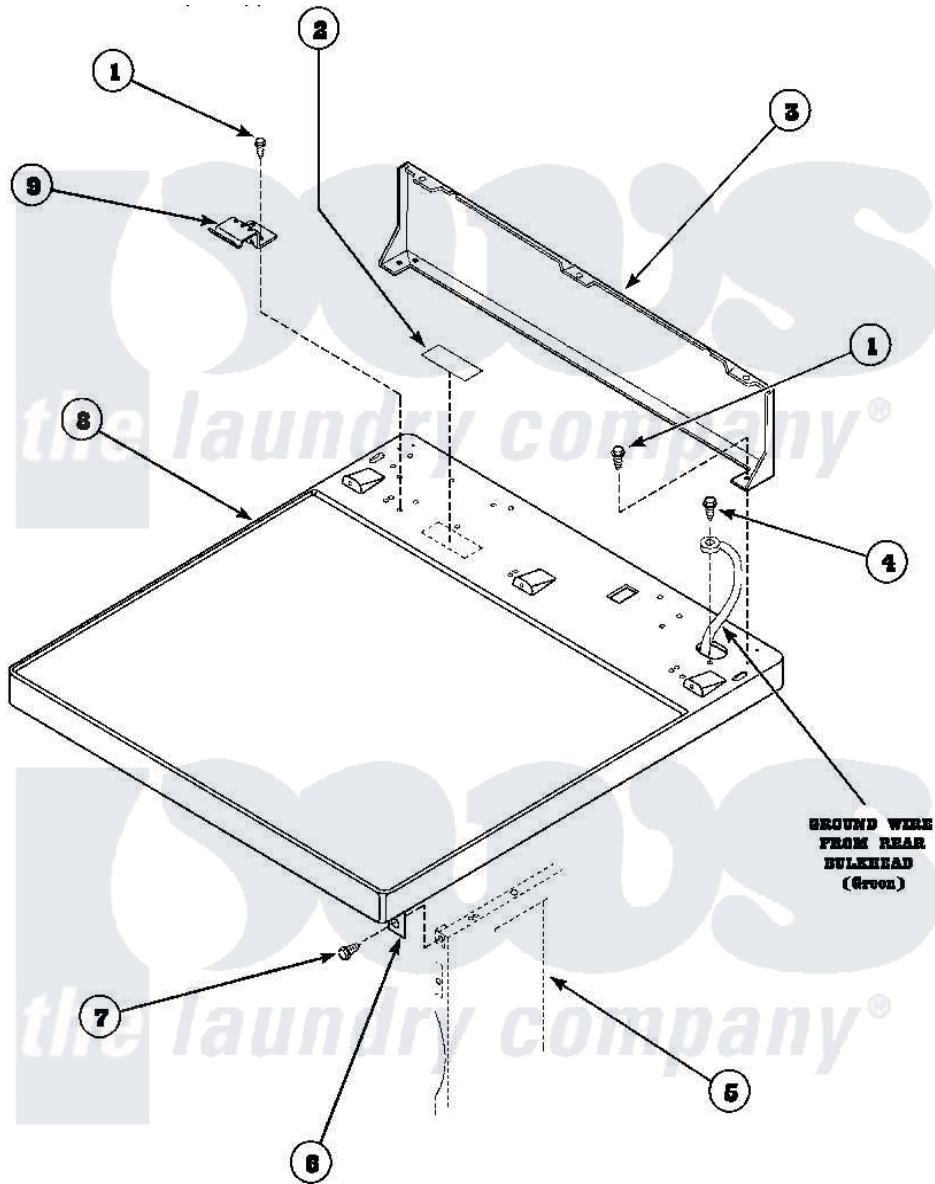

Amana LG8369W2 (BOM: PLG8369W2) 01 - CABINET TOP AND CONTROL HOOD REAR PANEL

Amana Residential Amana LG8369W2 (BOM: PLG8369W2) Dryer Parts Parts Diagram 01 - CABINET TOP AND CONTROL HOOD REAR PANEL
 Click on the part number to view part

Item	Original Part Number	Replaced By	Status	Part Description
1	501086	90767		Screw, 8A X 3/8 HeX Washer Head Tapping
2	24903		Not Available	STICKER,DISCONNECT POW
3	500343		Not Available	PANEL,BACK(HOME HOOD)
4	20530			Screw, 10-24 x 3/8 Hex
5	500001P		Not Available	(ADD LETTER BEFORE "P" IN PART
6	500084	40130801		Bracket, Top Mount
7	33562	27001200		Screw
8	500085P		Not Available	(ADD LETTER L-L, W-W TO PART N
9	501241	Y503876		Clip, Hold Down