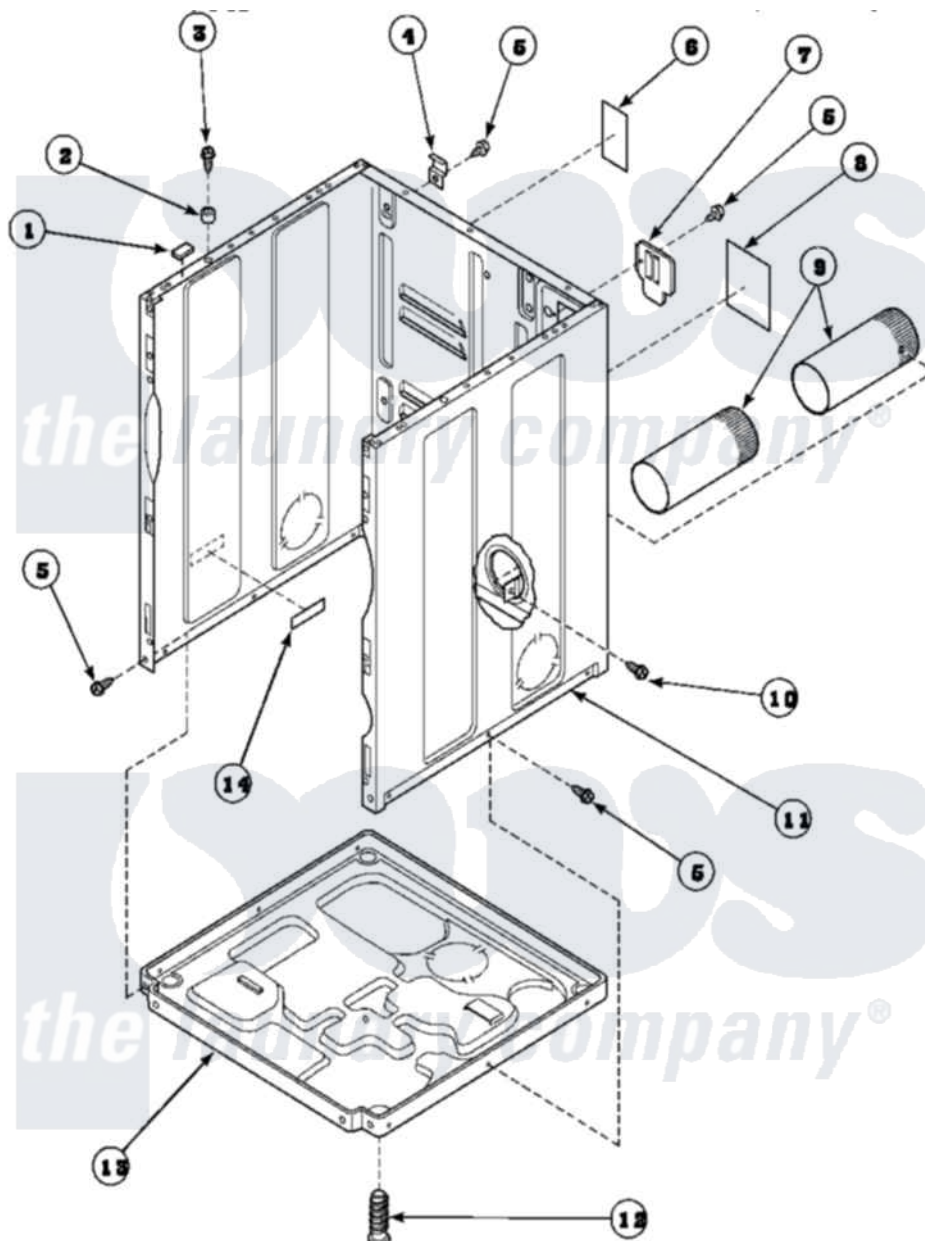

Amana LG8369W2 (BOM: PLG8369W2) 02 - CABINET, EXHAUST DUCT AND BASE

Amana Residential Amana LG8369W2 (BOM: PLG8369W2) Dryer Parts Parts Diagram 02 - CABINET, EXHAUST DUCT AND BASE

[Click on the part number to view part](#)

Item	Original Part Number	Replaced By	Status	Part Description
1	Y56128			Pad, Bumper
2	56079	505187		Locator, Panel
3	32671	Y014874		Screw, Idler Arm And Sleeve
4	500003			Hinge, Top
5	33562	27001200		Screw
6	500670		Not Available	STICKER NG OR MIXED GA
7	500114	510903		Plate Access Panel
8	501289		Not Available	(ELECTRIC MODELS)
9	500064	505518		Duct, Exhaust
10	501668	503688		Screw, 10B-16 X .34 I
11	500001P		Not Available	(ADD LETTER BEFORE "P" IN PART
12	Y500101			Leg, Leveling
13	500070			Base, Dryer
14	61294		Not Available	(ELECTRIC MODELS)