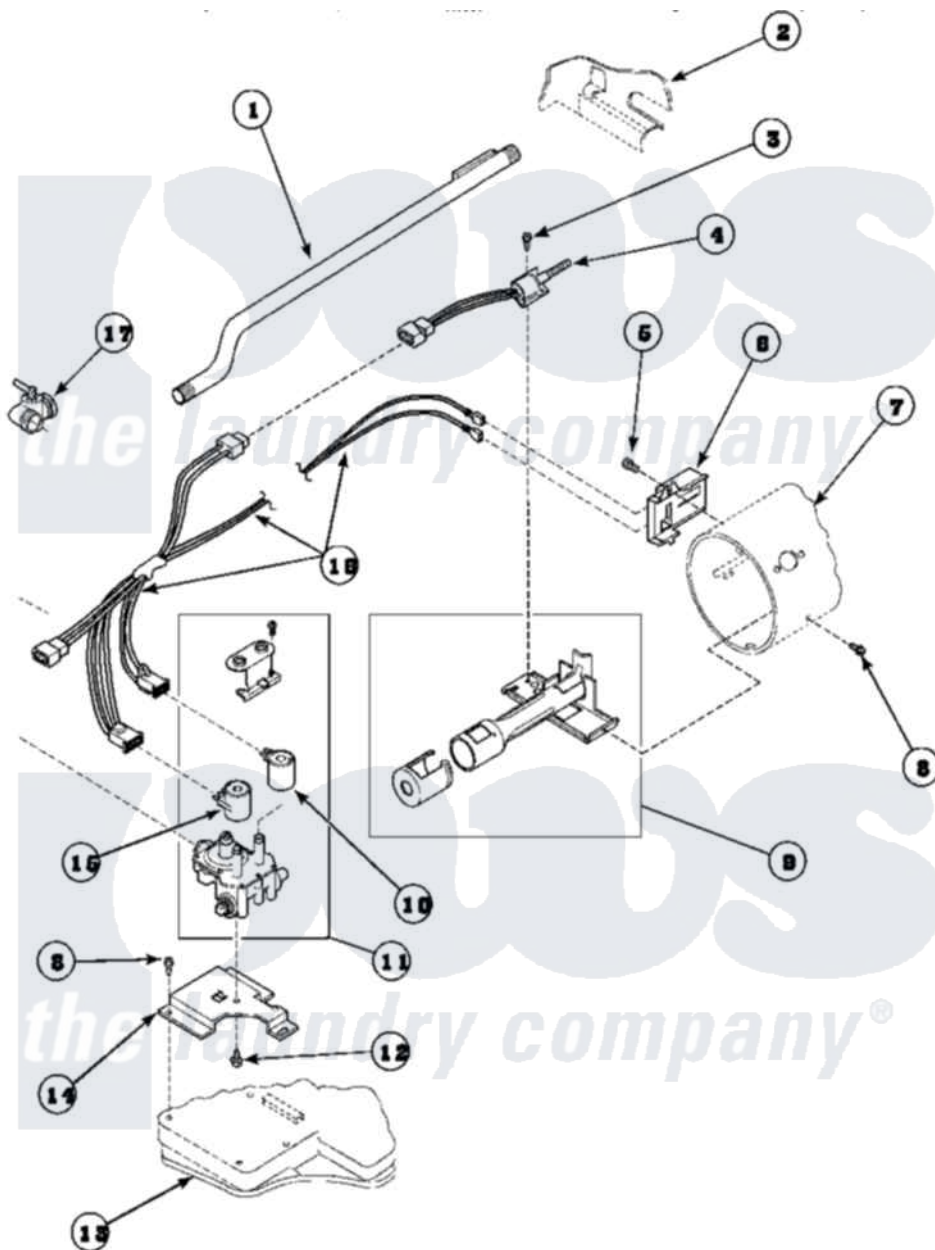

Amana LG8369W2 (BOM: PLG8369W2) 04 - GAS VALVE, IGNITER & GAS CONVERSION KITS

Amana Residential Amana LG8369W2 (BOM: PLG8369W2) Dryer Parts Parts Diagram 04 - GAS VALVE, IGNITER & GAS CONVERSION KITS

[Click on the part number to view part](#)

Item	Original Part Number	Replaced By	Status	Part Description
1	500647	510204		Pipe
2	500001P		Not Available	(ADD LETTER BEFORE "P" IN PART
3	51782		Not Available	SCREW, 6B-20X5/16
4	60868	37001308		Ignitor
5	23222	3177991		Screw
6	Y56231	338906		Radiant, Sensor
7	61974		Not Available	BURNER HOUSING
8	501668	503688		Screw, 10B-16 X .34 I
9	Y56234	37001304		Burner Ign
10	58804B	694540		Coil, 60 Hz
11	58804			Assembly, Valve-Gas-Single-
12	56124	3370225		Screw
13	500070			Base, Dryer
14	500821			Bracket, Mounting-Gas

15	58804A	306106	Coil, Holding And Booster-W
16	60641	37001007	Harness, Wire
17	Y56229	510205	Valve-Elbo
NI	502378		Not Available
"	500744		Not Available
"	500747		Not Available
"	500745		Not Available
"	500748		Not Available
"	Y502229		Not Available