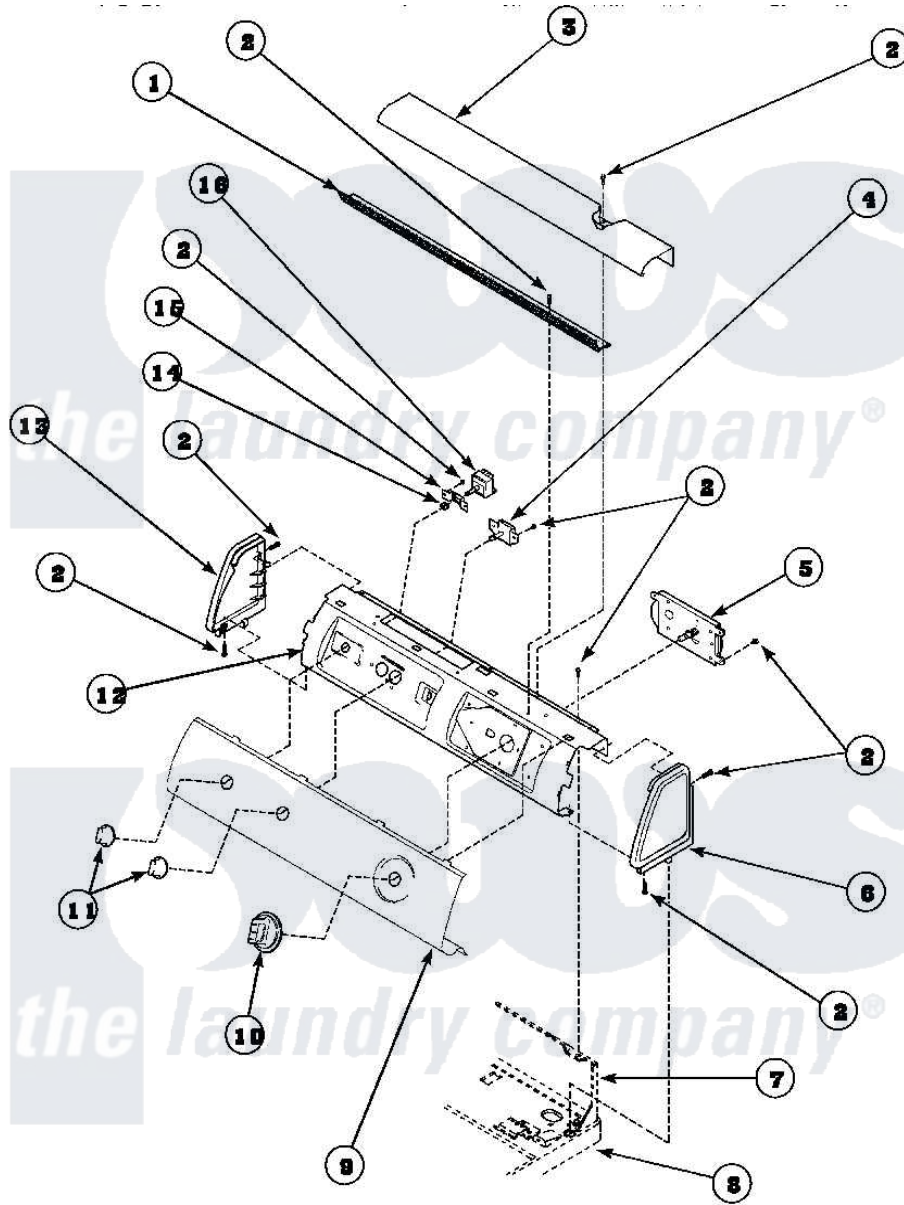

**Amana LG8369W2 (BOM: PLG8369W2) 05 - GRAPHIC PANEL, CONTROL HOOD AND CONTROLS**

Amana Residential Amana LG8369W2 (BOM: PLG8369W2) Dryer Parts Parts Diagram 05 - GRAPHIC PANEL, CONTROL HOOD AND CONTROLS  
 Click on the part number to view part

Item	Original Part Number	Replaced By	Status	Part Description
1	500305		Not Available	DIFFUSER W/OUT HOLE
2	501086	<a href="#">90767</a>		Screw, 8A X 3/8 HeX Washer Head Tapping
3	500303		Not Available	COVER, TOP
4	<a href="#">500823</a>			Signal, Rotary
5	<a href="#">502963</a>			Timer, 3 Cycle
6	34817		Not Available	END CAP(RIGHT)
7	500343		Not Available	PANEL,BACK(HOME HOOD)
8	500085P		Not Available	(ADD LETTER L-L, W-W TO PART N
9	Y503255		Not Available	GRAPHIC PANEL
10	502220		Not Available	KNOB, TIMER
11	36701		Not Available	KNOB, TEMP
12	500300		Not Available	BRACKET,CONTROL SUPPORT-MECH
13	34818		Not Available	END CAP(LEFT)

14	57584	Not Available	NUT
15	<a href="#">59704</a>		Bracket, Switch Mount
16	Y61511	Not Available	SWITCH,FABRIC SELECTOR