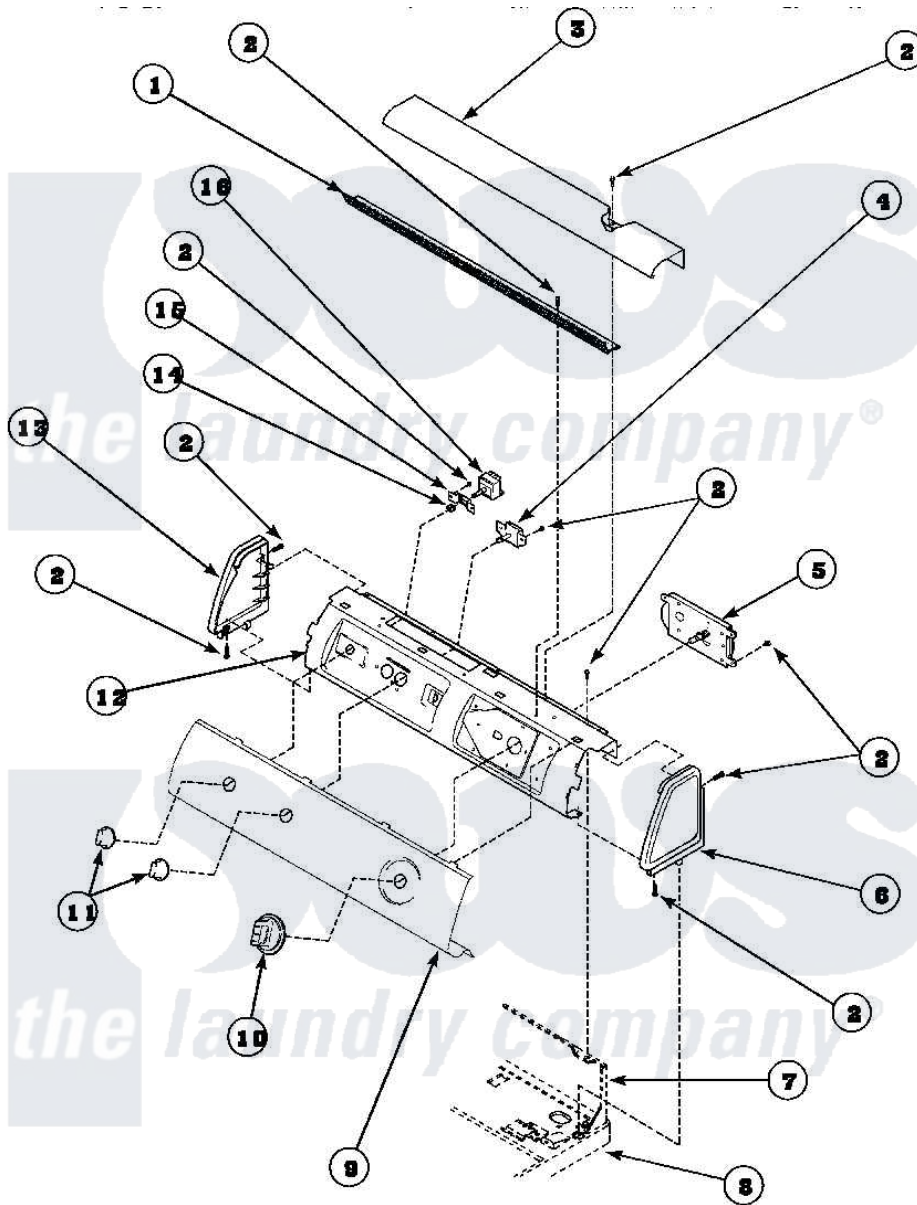

# Amana LG8369W2 (BOM: PLG8369W2) 06 - GRAPHIC PANEL, CONTROL HOOD AND CONTROLS

Amana Residential Amana LG8369W2 (BOM: PLG8369W2) Dryer Parts Parts Diagram 06 - GRAPHIC PANEL, CONTROL HOOD AND CONTROLS  
 Click on the part number to view part

Item	Original Part Number	Replaced By	Status	Part Description
1	500305		Not Available	DIFFUSER W/OUT HOLE
2	501086	<a href="#">90767</a>		Screw, 8A X 3/8 HeX Washer Head Tapping
3	500303		Not Available	COVER, TOP
4	<a href="#">500823</a>			Signal, Rotary
5	502967	<a href="#">502967P</a>		Timer 5 Cycle Package
6	34817		Not Available	END CAP(RIGHT)
7	500343		Not Available	PANEL,BACK(HOME HOOD)
8	500085P		Not Available	(ADD LETTER L-L, W-W TO PART N
9	Y502216		Not Available	GRAPHIC PANEL
10	502220		Not Available	KNOB, TIMER
11	36701		Not Available	KNOB, TEMP
12	500300		Not Available	BRACKET,CONTROL SUPPORT-MECH
13	34818		Not Available	END CAP(LEFT)

14	57584	Not Available	NUT
15	<a href="#">59704</a>		Bracket, Switch Mount
16	Y61511	Not Available	SWITCH,FABRIC SELECTOR