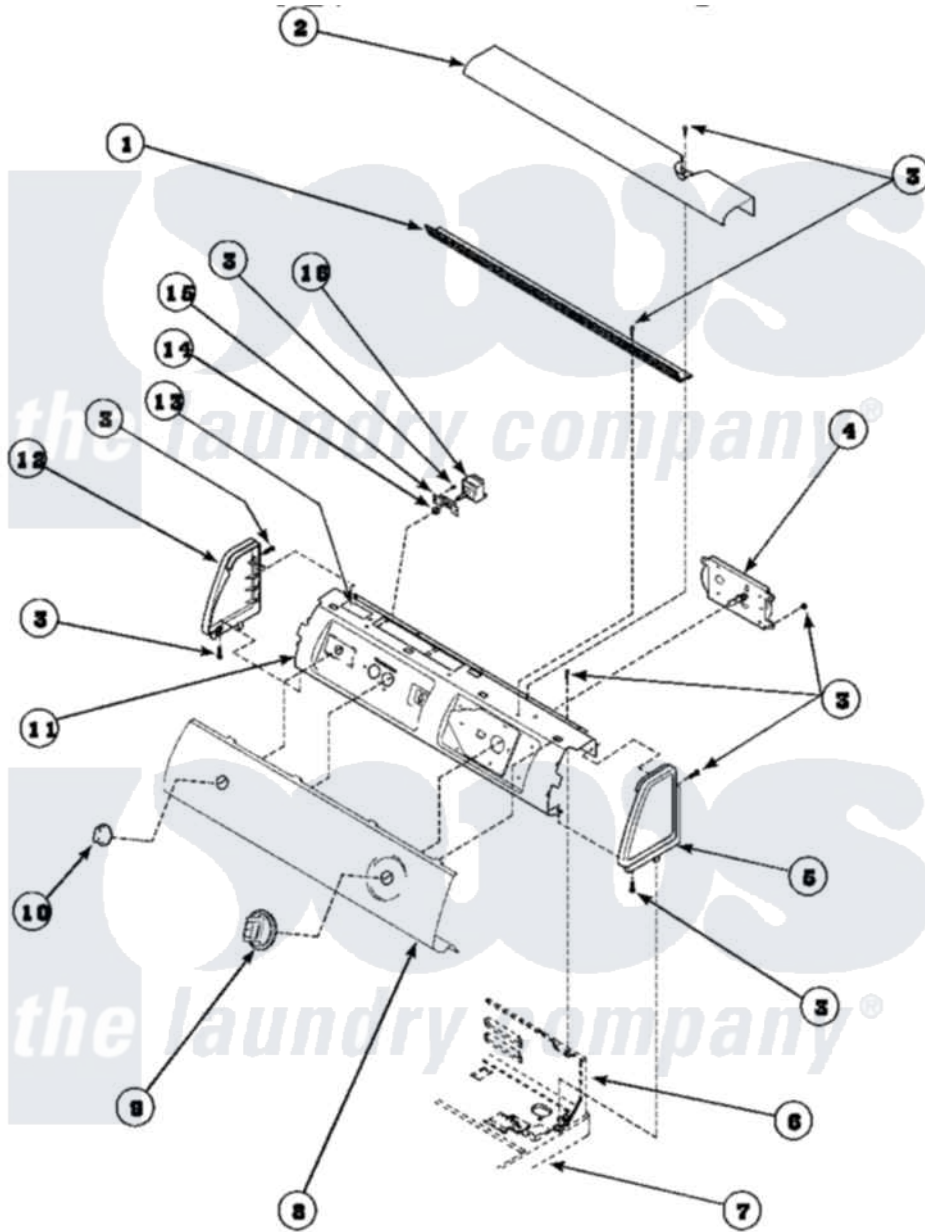

Amana LG8369W2 (BOM: PLG8369W2) 07 - GRAPHIC PANEL, CONTROL HOOD AND CONTROLS

Amana Residential Amana LG8369W2 (BOM: PLG8369W2) Dryer Parts Parts Diagram 07 - GRAPHIC PANEL, CONTROL HOOD AND CONTROLS
 Click on the part number to view part

Item	Original Part Number	Replaced By	Status	Part Description
1	500305		Not Available	DIFFUSER W/OUT HOLE
2	500303		Not Available	COVER, TOP
3	501086	90767		Screw, 8A X 3/8 HeX Washer Head Tapping
4	501881		Not Available	TIMER
5	34817		Not Available	END CAP(RIGHT)
6	500343		Not Available	PANEL,BACK(HOME HOOD)
7	500085P		Not Available	(ADD LETTER L-L, W-W TO PART N
8	Y503254		Not Available	GRAPHIC PANEL
9	502220		Not Available	KNOB, TIMER
10	36701		Not Available	KNOB, TEMP
11	500300		Not Available	BRACKET,CONTROL SUPPORT-MECH
12	34818		Not Available	END CAP(LEFT)
13	24903		Not Available	STICKER,DISCONNECT