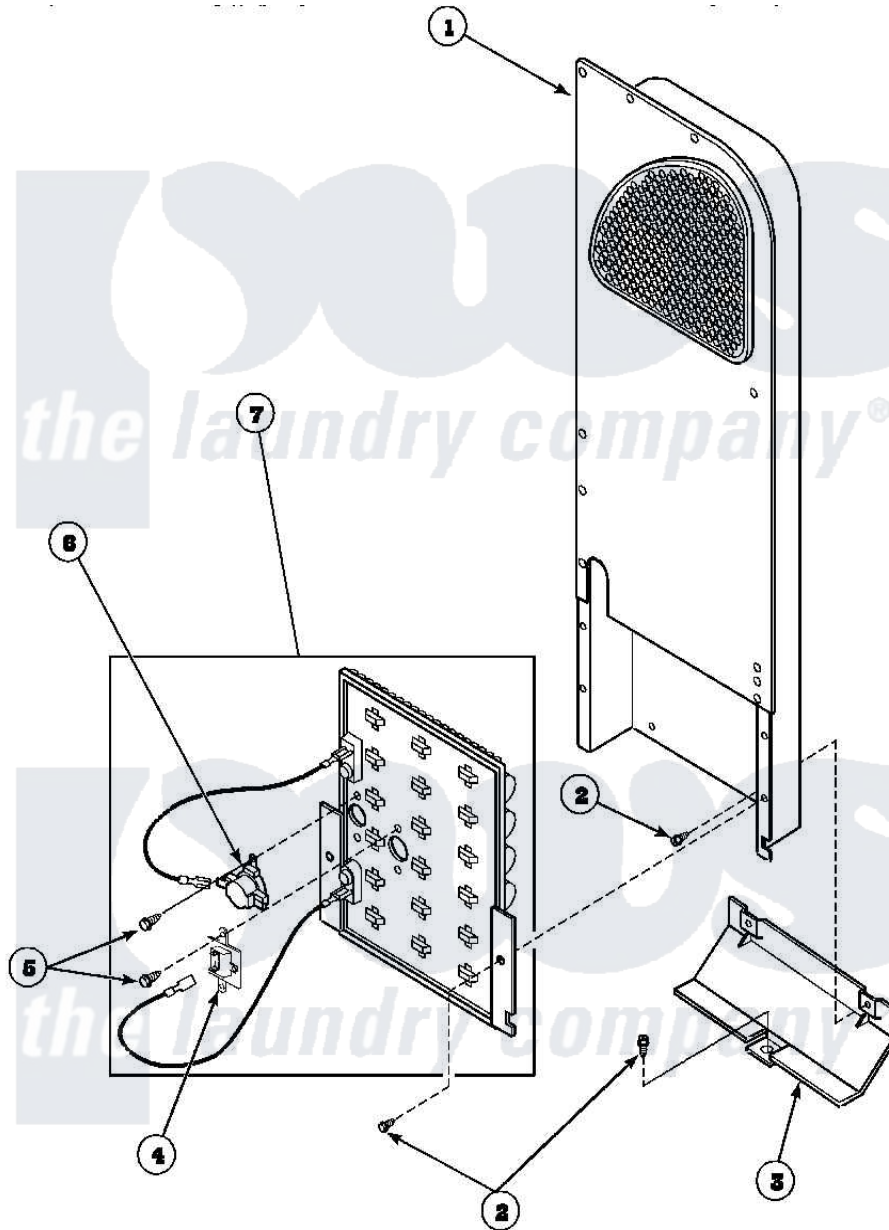

**Amana LG8369W2 (BOM: PLG8369W2) 08 - HEATER BOX ASSY  
ORIGINALLY ON ELEC DRYER**

Amana Residential Amana LG8369W2 (BOM: PLG8369W2) Dryer Parts Parts Diagram 08 - HEATER BOX  
ASSY ORIGINALLY ON ELEC DRYER  
Click on the part number to view part

Item	Original Part Number	Replaced By	Status	Part Description
1	500179P	<a href="#">503605</a>		Assembly, Heater Duct
2	501668	<a href="#">503688</a>		Screw, 10B-16 X .34 I
3	60952		Not Available	SHIELD,HEAT DUCT
4	62600	<a href="#">40113801</a>		Fuse, Thermal
5	23222	<a href="#">3177991</a>		Screw
6	Y62641	<a href="#">W10116735</a>		Thermistor-Fix
7	<a href="#">61928</a>			Heater Assembly 208V
"	<a href="#">61927</a>			Heater Assembly