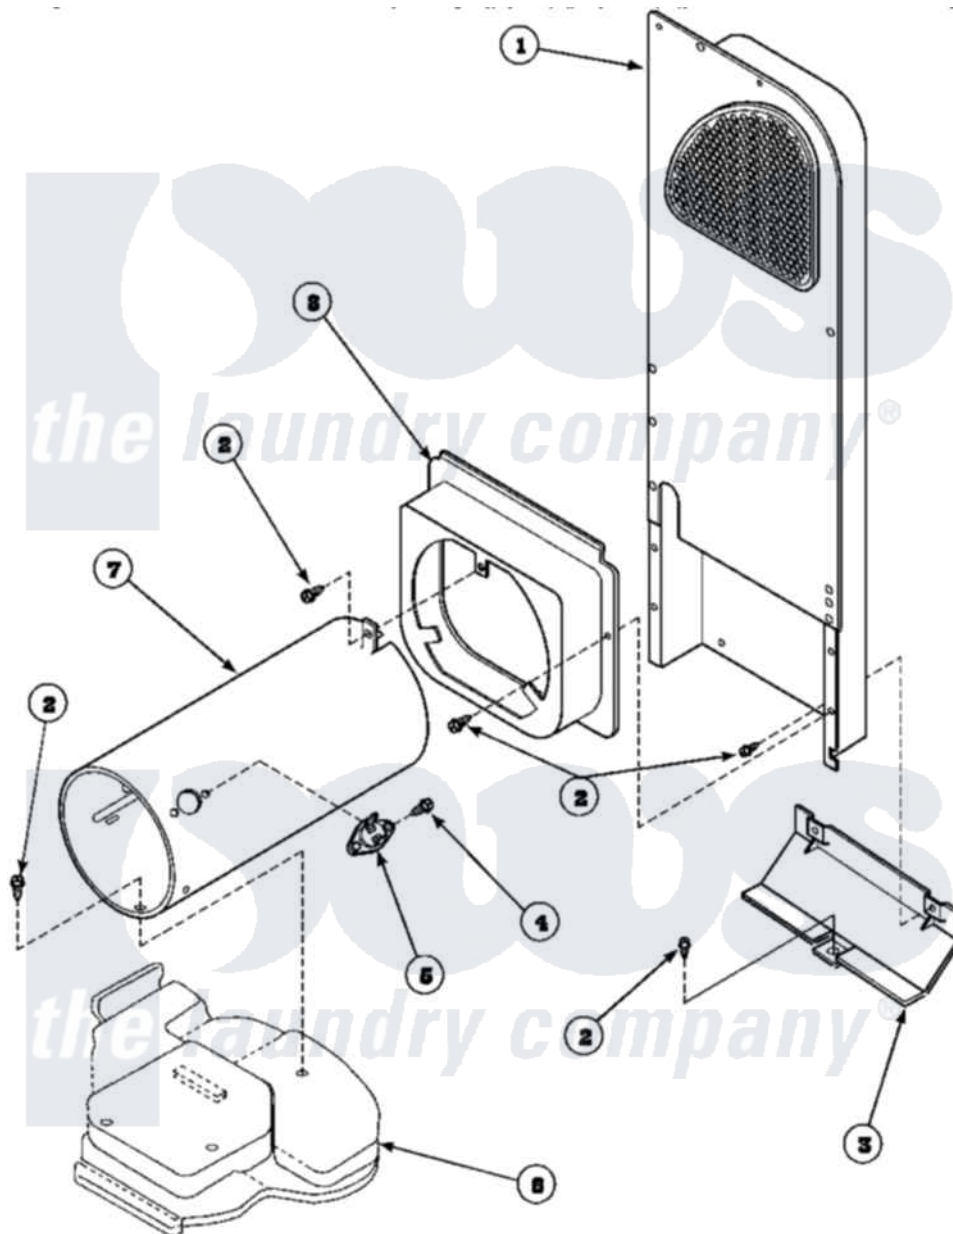

**Amana LG8369W2 (BOM: PLG8369W2) 09 - HEATER BOX ASSY
ORIGINALLY ON GAS DRYER**

Amana Residential Amana LG8369W2 (BOM: PLG8369W2) Dryer Parts Parts Diagram 09 - HEATER BOX ASSY ORIGINALLY ON GAS DRYER
Click on the part number to view part

Item	Original Part Number	Replaced By	Status	Part Description
1	500179P	503605		Assembly, Heater Duct
2	501668	503688		Screw, 10B-16 X .34 I
3	60952		Not Available	SHIELD,HEAT DUCT
4	51782		Not Available	SCREW, 6B-20X5/16
5	Y61886			Thermostat, Limit-Blk
6	500070			Base, Dryer
7	61974		Not Available	BURNER HOUSING
8	500122	510101		Shroud Heat Duct