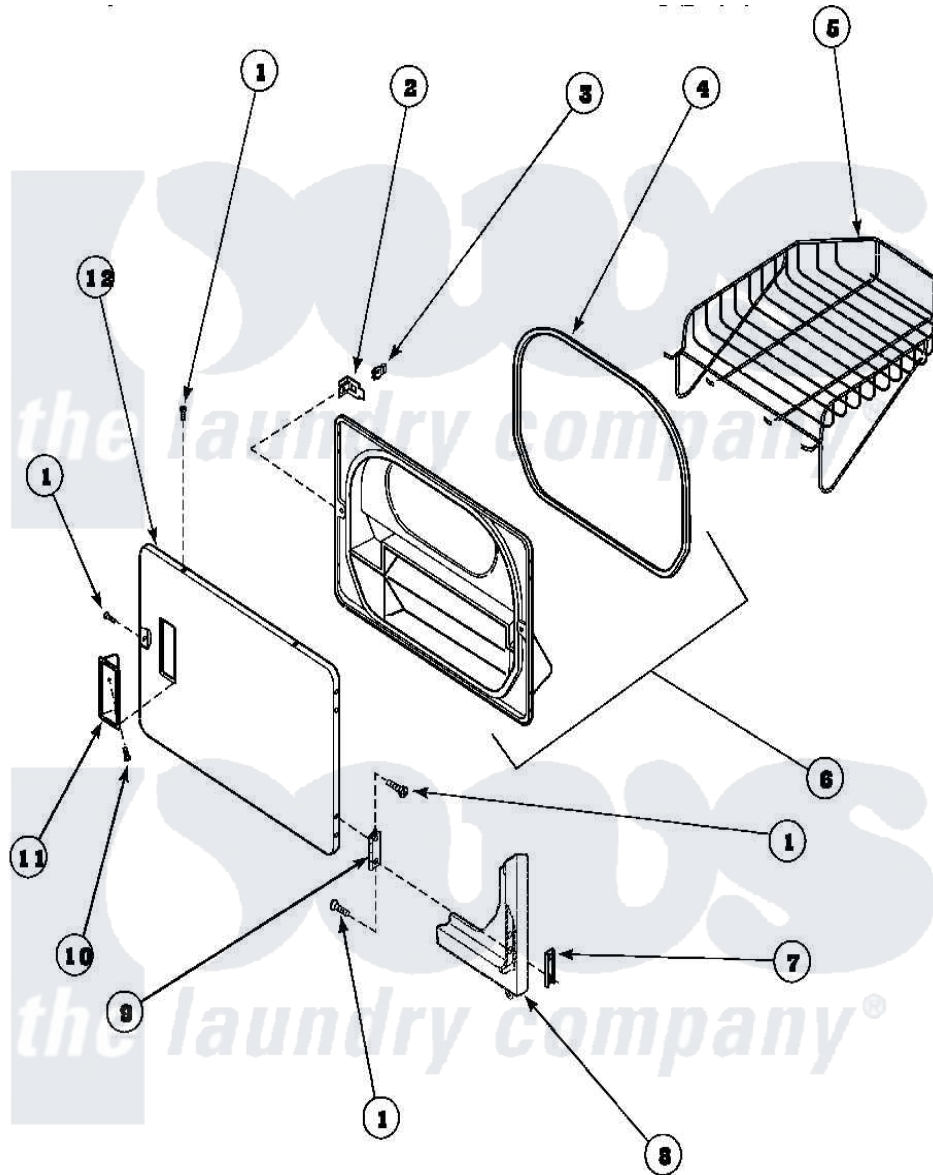

# Amana LG8369W2 (BOM: PLG8369W2) 11 - LOADING DOOR WITH DRYING RACK

Amana Residential Amana LG8369W2 (BOM: PLG8369W2) Dryer Parts Parts Diagram 11 - LOADING DOOR WITH DRYING RACK

Click on the part number to view part

Item	Original Part Number	Replaced By	Status	Part Description
1	<a href="#">500226</a>			Screw, 8b-16 x 5/8 Tap
2	500223	<a href="#">40116201</a>		Bracket, Door Strike
3	500039	<a href="#">510181</a>		Strike Doormetal
4	500200		Not Available	SEAL,DOOR
5	501295P		Not Available	RACK, DRYING
6	500199		Not Available	ASSY,LINER & SEAL
7	<a href="#">500236</a>			Clip, Door Hinge Mount
8	500033		Not Available	FRONT PANEL
9	500041	<a href="#">Y503676</a>		Hinge, Door And Top
10	500297	<a href="#">8281236</a>		Screw
11	500042		Not Available	DOOR PULL
12	<a href="#">500040</a>			Outer Door Panel
NI	500035		Not Available	COMPLETE LOADING DOOR ASSEMBLY