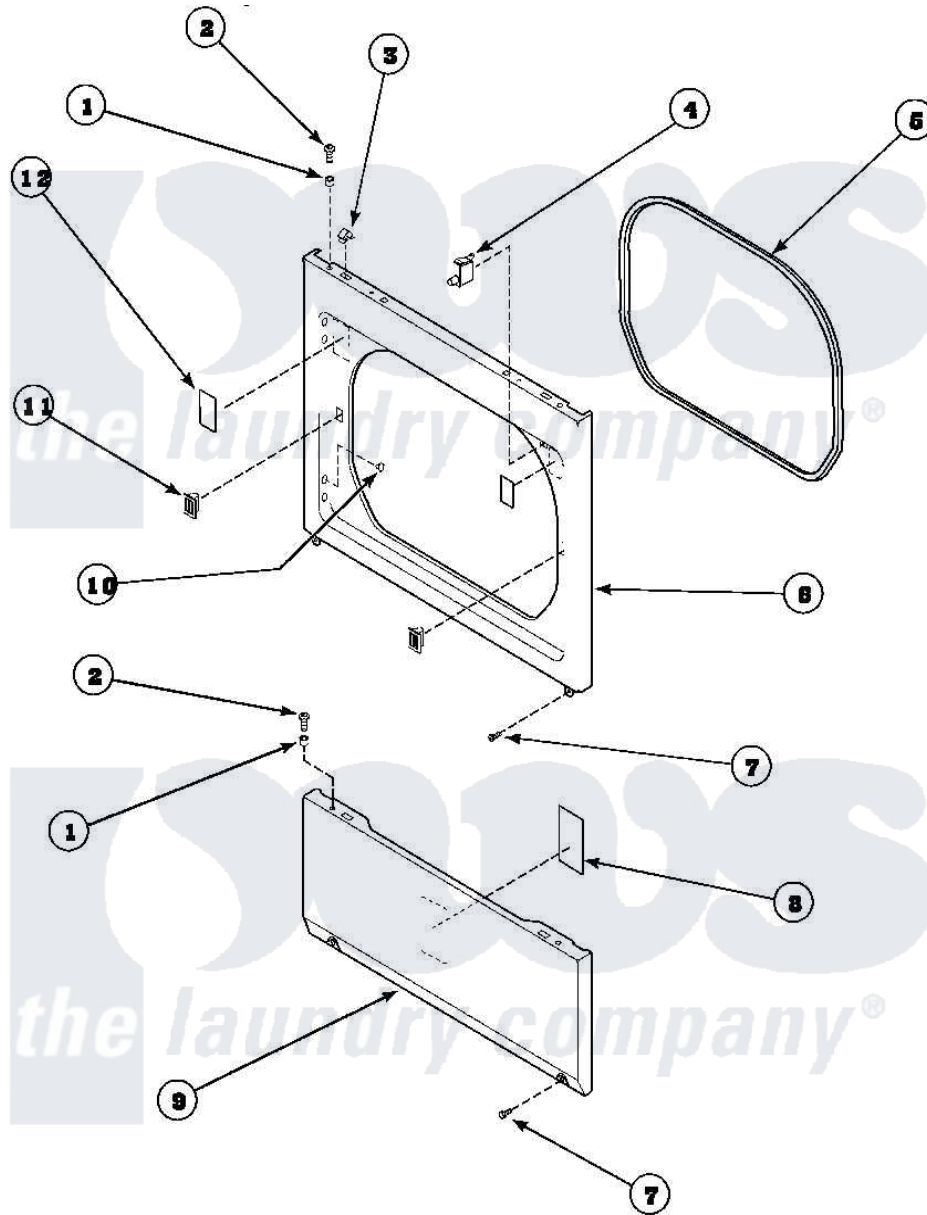

Amana LG8369W2 (BOM: PLG8369W2) 12 - LOWER ACCESS PANEL, FRONT PANEL AND SEAL

Amana Residential Amana LG8369W2 (BOM: PLG8369W2) Dryer Parts Parts Diagram 12 - LOWER ACCESS PANEL, FRONT PANEL AND SEAL
 Click on the part number to view part

Item	Original Part Number	Replaced By	Status	Part Description
1	56079	505187		Locator, Panel
2	32671	Y014874		Screw, Idler Arm And Sleeve
3	28835	22001650		Fastener, Spring
4	Y62872	W10169313		Switch-Dor
5	500034			Seal, Front Panel
6	500033		Not Available	FRONT PANEL
7	33562	27001200		Screw
8	500670		Not Available	STICKER NG OR MIXED GA
9	500044		Not Available	LOWER ACCESS PANEL
10	500227	505295		Screw, No.8ab-16 x 3/4 PH
11	54660	LA-1003		Door Catch Kit
12	500281		Not Available	STICKER