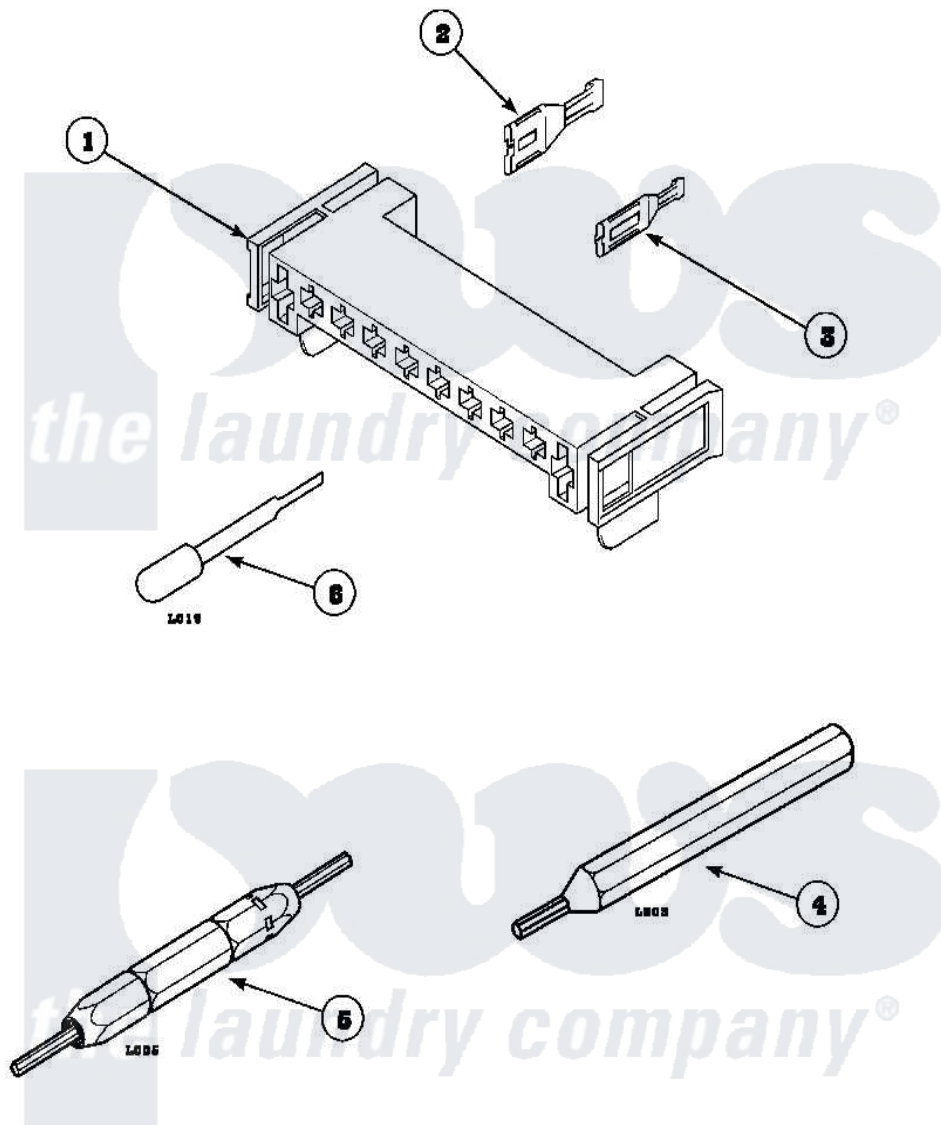

# Amana LG8369W2 (BOM: PLG8369W2) 13 - MOTOR CONN BLOCK, TERM & TOOLS

Amana Residential Amana LG8369W2 (BOM: PLG8369W2) Dryer Parts Parts Diagram 13 - MOTOR CONN BLOCK, TERM & TOOLS

Click on the part number to view part

Item	Original Part Number	Replaced By	Status	Part Description
1	<a href="#">500338</a>			Housing-10 Position
2	00255		Not Available	(1/4 INCH-FOR (1) 12 GAUGE WIR
"	<a href="#">Y00256</a>			Spade Terminal Or
3	<a href="#">Y00188</a>			Molex Terminal
4	128P4		Not Available	(FOR USE ON GAS DRYER TERMINAL
5	<a href="#">190P4</a>			Terminal Extractor Tool
6	<a href="#">283P4</a>			Terminal Extractor Tool