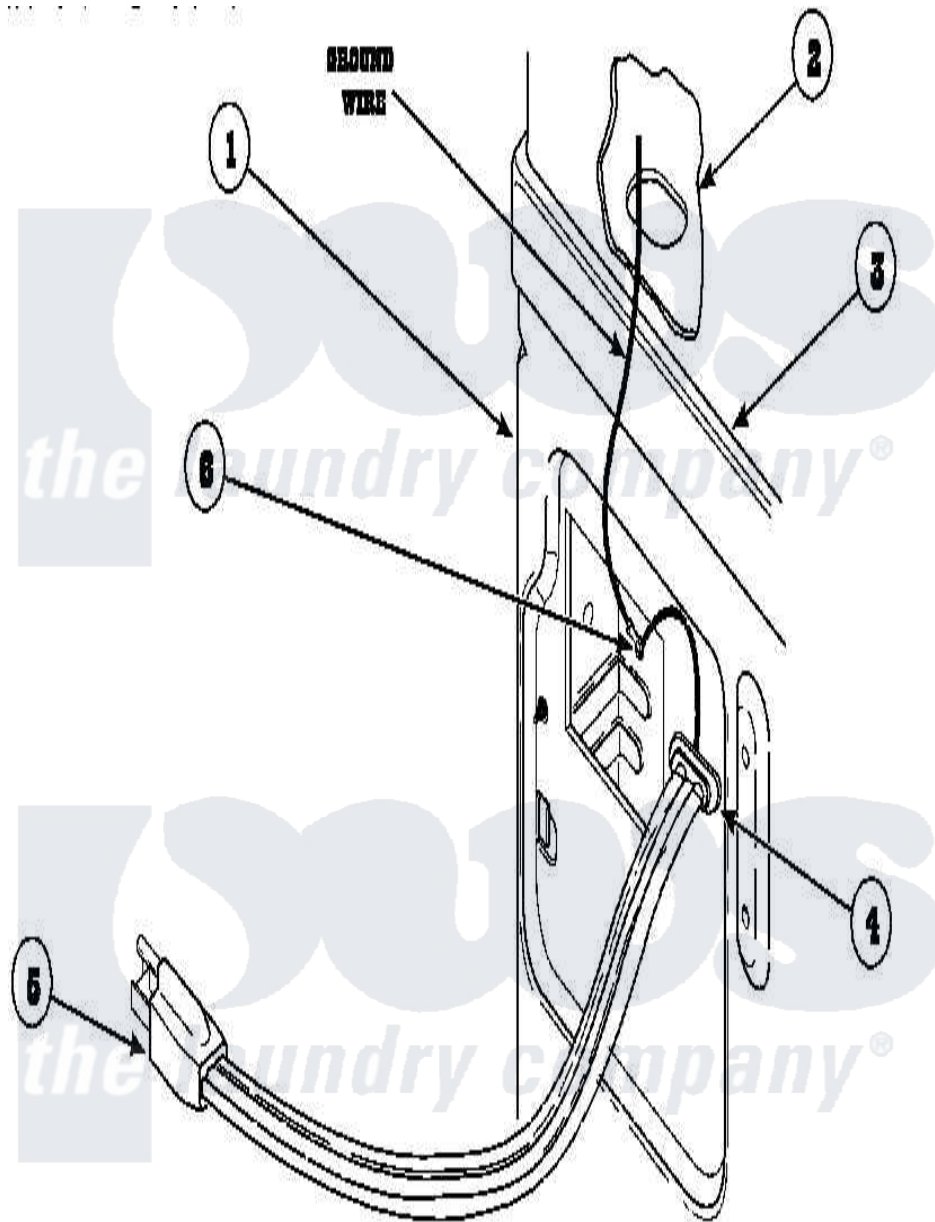

# Amana LG8369W2 (BOM: PLG8369W2) 15 - POWER CORDS

Amana Residential Amana LG8369W2 (BOM: PLG8369W2) Dryer Parts Parts Diagram 15 - POWER CORDS  
 Click on the part number to view part

Item	Original Part Number	Replaced By	Status	Part Description
1	500001P		Not Available	(ADD LETTER BEFORE "P" IN PART
2	500343		Not Available	PANEL, BACK(HOME HOOD)
3	500085P		Not Available	(ADD LETTER L-L, W-W TO PART N
4	21903	<a href="#">211881</a>		Grommet, Cord Part Not Used- Gas Models Only
5	Y56222	<a href="#">27001142</a>		Cord, Power
6	502120	<a href="#">489069</a>		Xxscrew, 10-12 X 1/2
"	<a href="#">20530</a>			Screw, 10-24 x 3/8 Hex