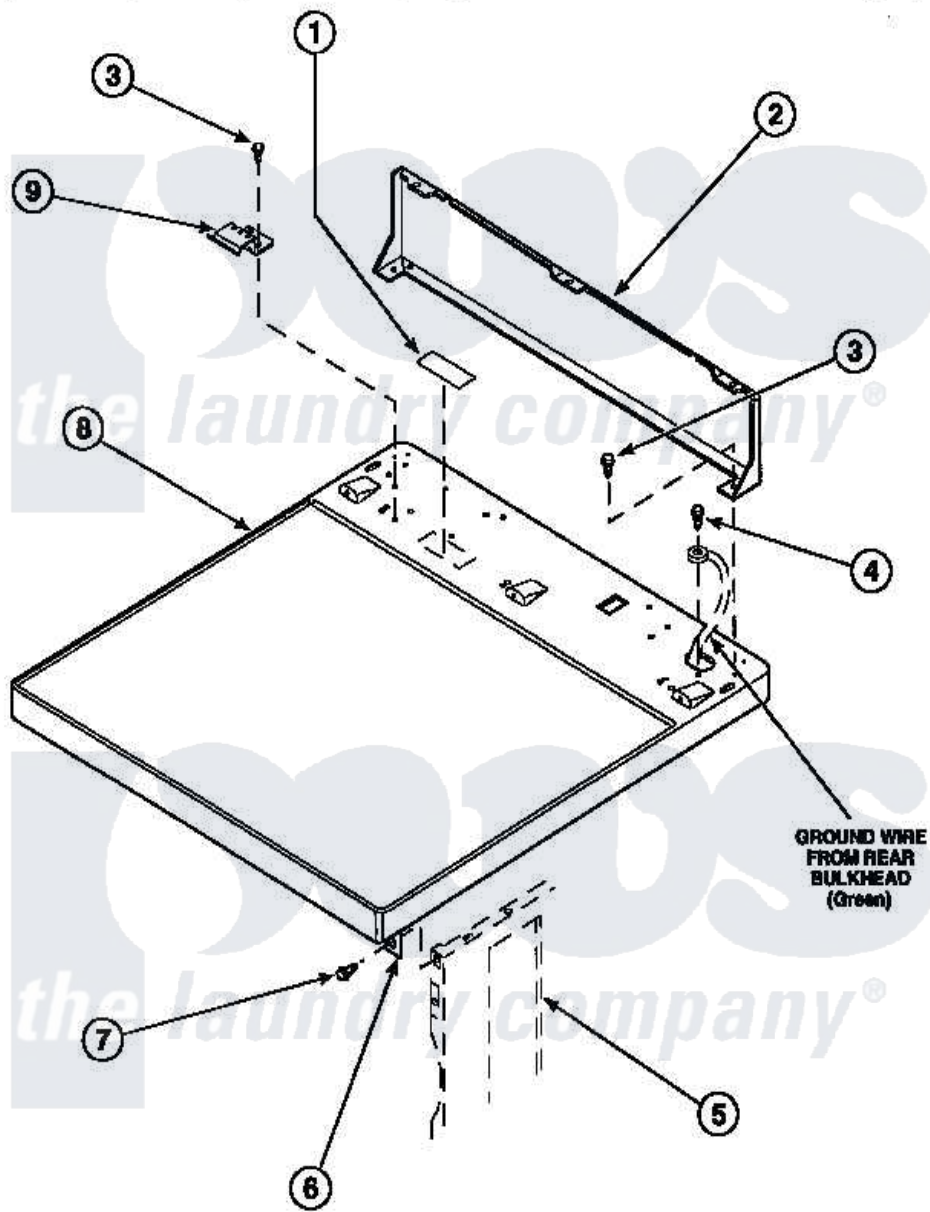

Amana LG8409L2 (BOM: PLG8409L2) 01 - CABINET TOP AND CONTROL HOOD REAR PANEL

Amana Residential Amana LG8409L2 (BOM: PLG8409L2) Dryer Parts Parts Diagram 01 - CABINET TOP AND CONTROL HOOD REAR PANEL
 Click on the part number to view part

Item	Original Part Number	Replaced By	Status	Part Description
1	24903		Not Available	STICKER,DISCONNECT POW
2	500343		Not Available	PANEL,BACK(HOME HOOD)
3	501086	90767		Screw, 8A X 3/8 HeX Washer Head Tapping
4	20530			Screw, 10-24 x 3/8 Hex
5	500001P		Not Available	(ADD LETTER BEFORE "P" IN PART
6	500084	40130801		Bracket, Top Mount
7	33562	27001200		Screw
8	500085P		Not Available	(ADD LETTER L-L, W-W TO PART N
9	501241	Y503876		Clip, Hold Down