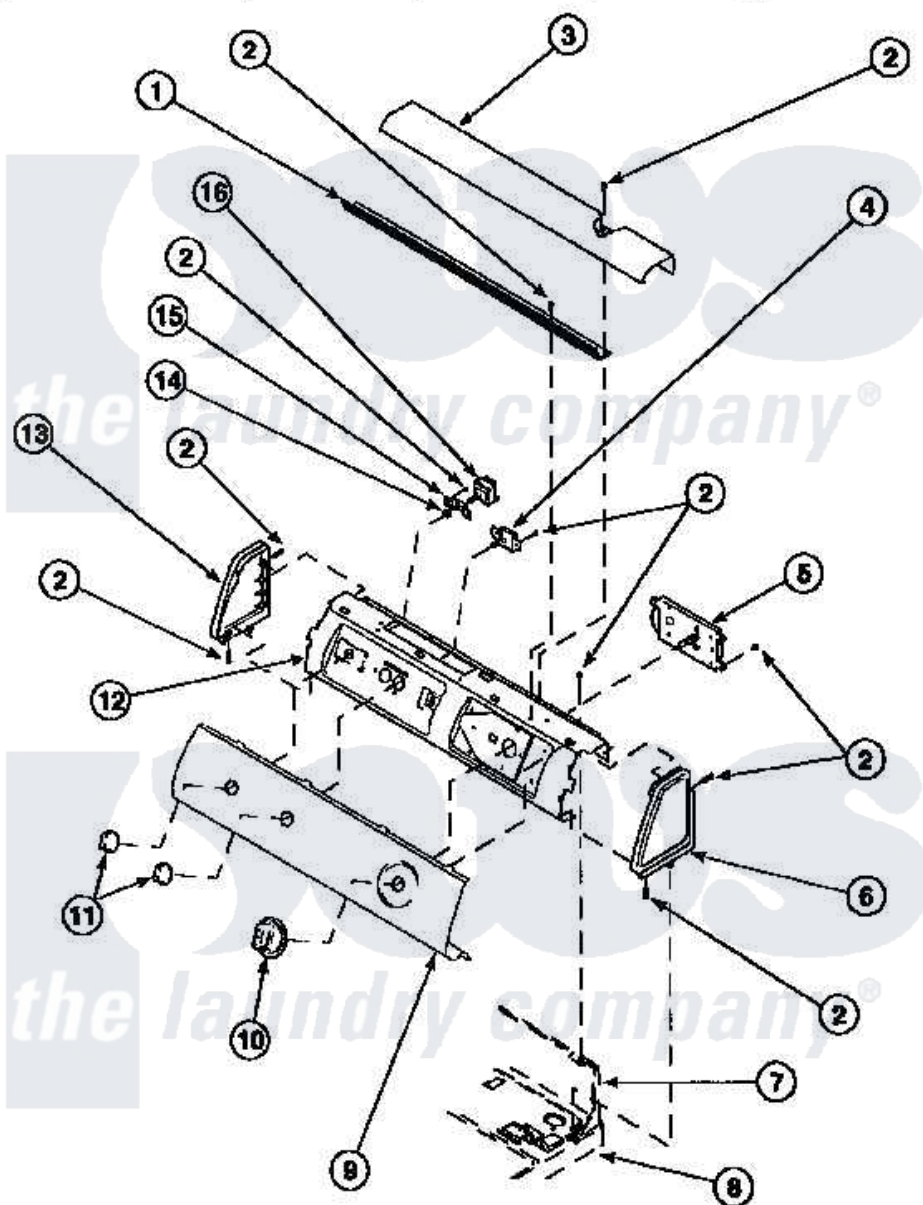

# Amana LG8409L2 (BOM: PLG8409L2) 05 - GRAPHIC PANEL, CONTROL HOOD AND CONTROLS

Amana Residential Amana LG8409L2 (BOM: PLG8409L2) Dryer Parts Parts Diagram 05 - GRAPHIC PANEL, CONTROL HOOD AND CONTROLS

[Click on the part number to view part](#)

Item	Original Part Number	Replaced By	Status	Part Description
1	500305		Not Available	DIFFUSER W/OUT HOLE
2	501086	<a href="#">90767</a>		Screw, 8A X 3/8 HeX Washer Head Tapping
3	500303		Not Available	COVER, TOP
4	<a href="#">500823</a>			Signal, Rotary
5	502967	<a href="#">502967P</a>		Timer 5 Cycle Package
6	34817		Not Available	END CAP(RIGHT)
7	500343		Not Available	PANEL,BACK(HOME HOOD)
8	500085P		Not Available	(ADD LETTER L-L, W-W TO PART N
9	502206		Not Available	GRAPHIC PANEL
"	502630		Not Available	GRAPHIC PANEL
10	502220		Not Available	KNOB, TIMER
11	36701		Not Available	KNOB, TEMP
12	500300		Not Available	BRACKET,CONTROL SUPPORT-MECH

13	34818	Not Available	END CAP(LEFT)
14	57584	Not Available	NUT
15	<a href="#">59704</a>		Bracket, Switch Mount
16	Y61511	Not Available	SWITCH,FABRIC SELECTOR