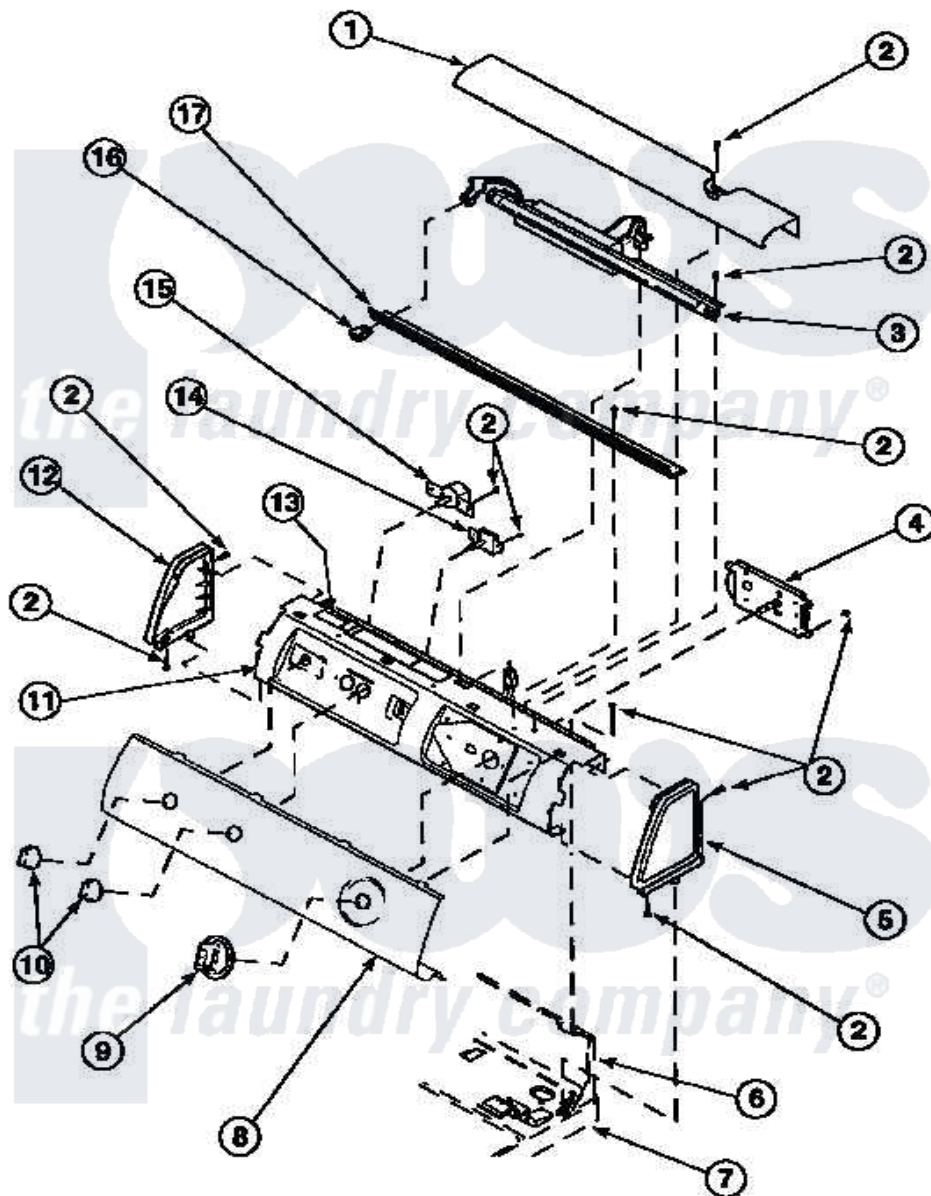

Amana LG8409L2 (BOM: PLG8409L2) 08 - GRAPHIC PANEL, CONTROL HOOD AND CONTROLS

Amana Residential Amana LG8409L2 (BOM: PLG8409L2) Dryer Parts Parts Diagram 08 - GRAPHIC PANEL, CONTROL HOOD AND CONTROLS

[Click on the part number to view part](#)

Item	Original Part Number	Replaced By	Status	Part Description
1	500303		Not Available	COVER, TOP
2	501086	90767		Screw, 8A X 3/8 HeX Washer Head Tapping
4	502967	502967P		Timer 5 Cycle Package
5	34817		Not Available	END CAP(RIGHT)
6	500343		Not Available	PANEL,BACK(HOME HOOD)
7	500085P		Not Available	(ADD LETTER L-L, W-W TO PART N
9	502220		Not Available	KNOB, TIMER
10	36701		Not Available	KNOB, TEMP
11	500300		Not Available	BRACKET,CONTROL SUPPORT-MECH
12	34818		Not Available	END CAP(LEFT)
13	24903		Not Available	STICKER,DISCONNECT POW
14	500823			Signal, Rotary