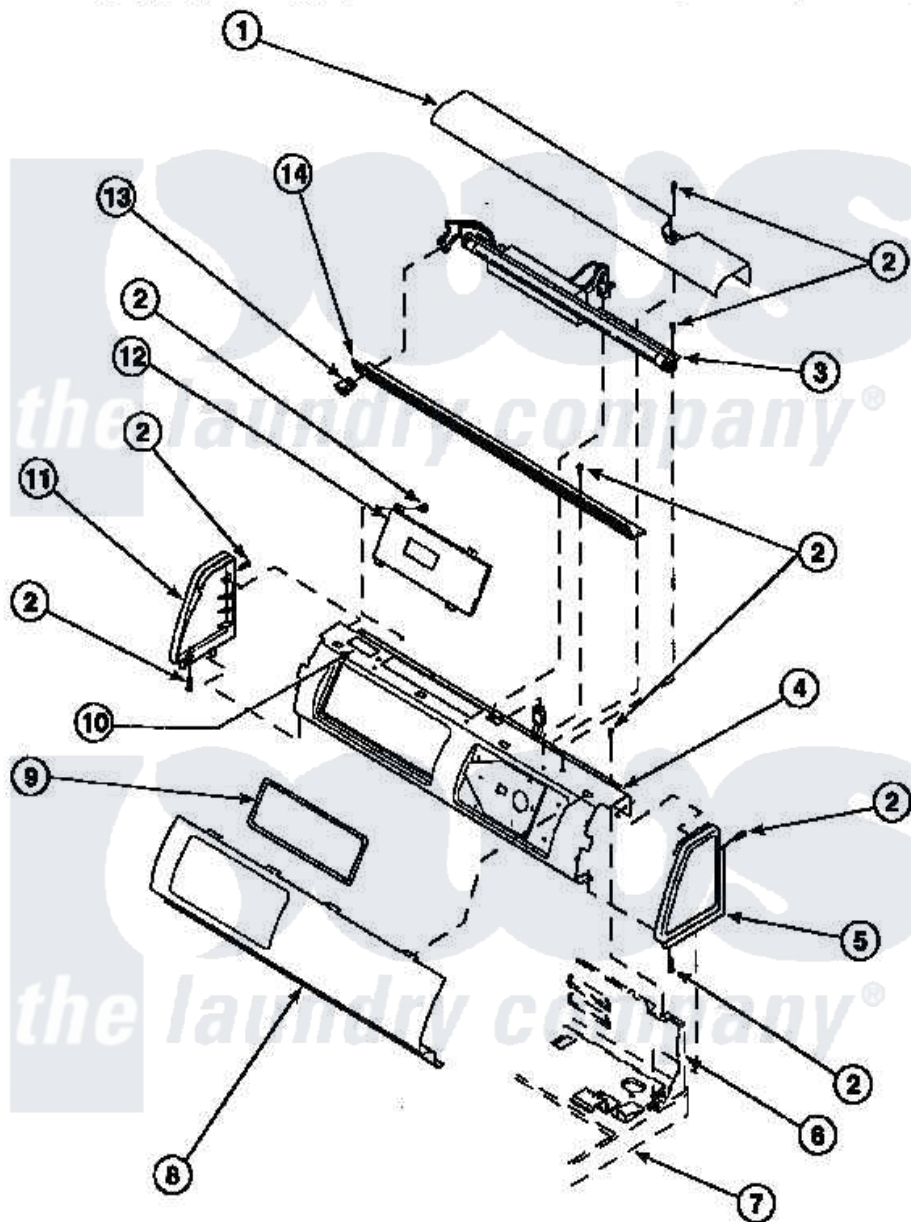

Amana LG8409L2 (BOM: PLG8409L2) 09 - GRAPHIC PANEL, CONTROL HOOD AND CONTROLS

Amana Residential Amana LG8409L2 (BOM: PLG8409L2) Dryer Parts Parts Diagram 09 - GRAPHIC PANEL, CONTROL HOOD AND CONTROLS

[Click on the part number to view part](#)

Item	Original Part Number	Replaced By	Status	Part Description
1	500303		Not Available	COVER, TOP
2	501086	90767		Screw, 8A X 3/8 HeX Washer Head Tapping
5	34817		Not Available	END CAP(RIGHT)
6	500343		Not Available	PANEL,BACK(HOME HOOD)
7	500085P		Not Available	(ADD LETTER L-L, W-W TO PART N)
10	24903		Not Available	STICKER,DISCONNECT POW
11	34818		Not Available	END CAP(LEFT)