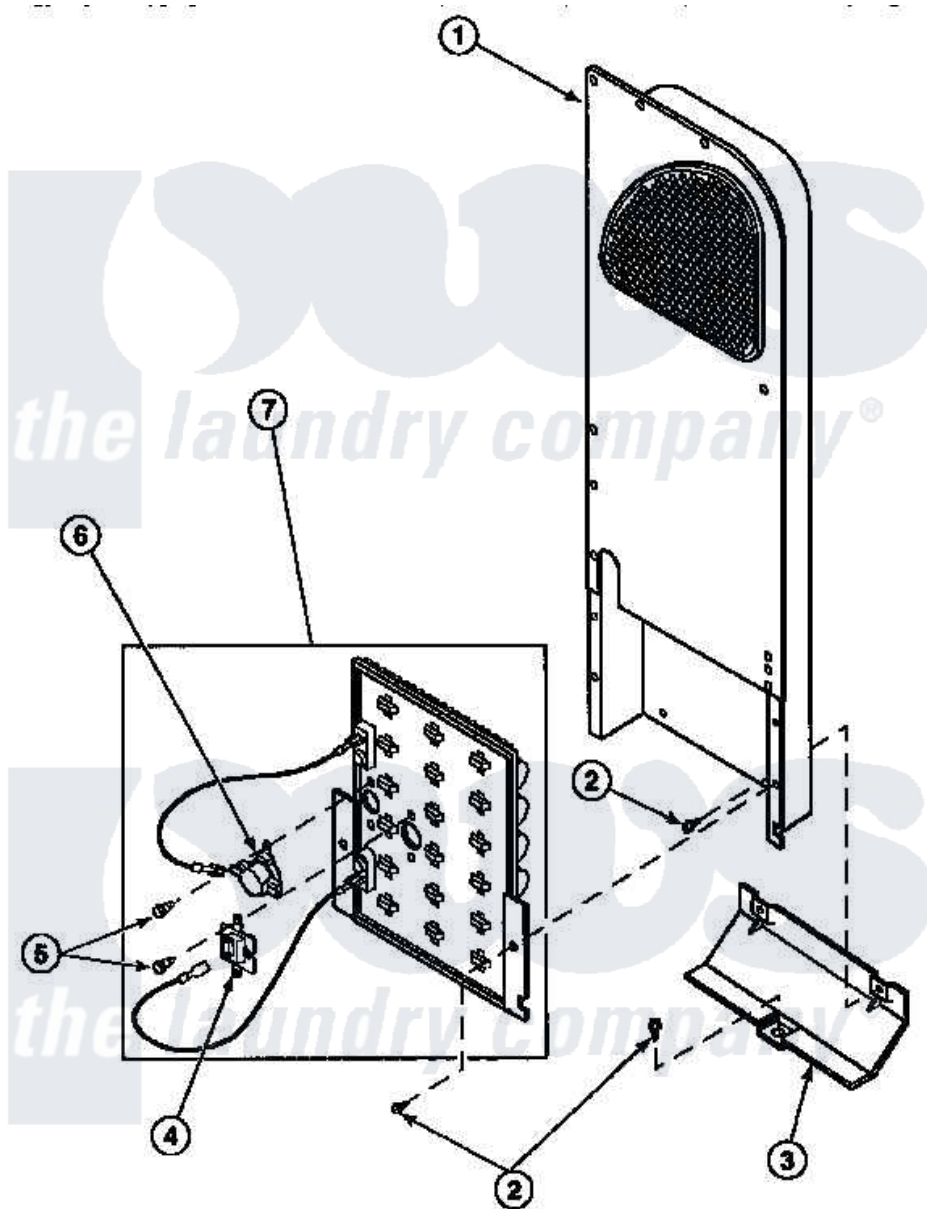

**Amana LG8409L2 (BOM: PLG8409L2) 10 - HEATER BOX ASSY
ORIGINALLY ON ELEC DRYER**

Amana Residential Amana LG8409L2 (BOM: PLG8409L2) Dryer Parts Parts Diagram 10 - HEATER BOX ASSY
ORIGINALLY ON ELEC DRYER
Click on the part number to view part

Item	Original Part Number	Replaced By	Status	Part Description
1	500179P	503605		Assembly, Heater Duct
2	501668	503688		Screw, 10B-16 X .34 I
3	60952		Not Available	SHIELD,HEAT DUCT
5	23222	3177991		Screw