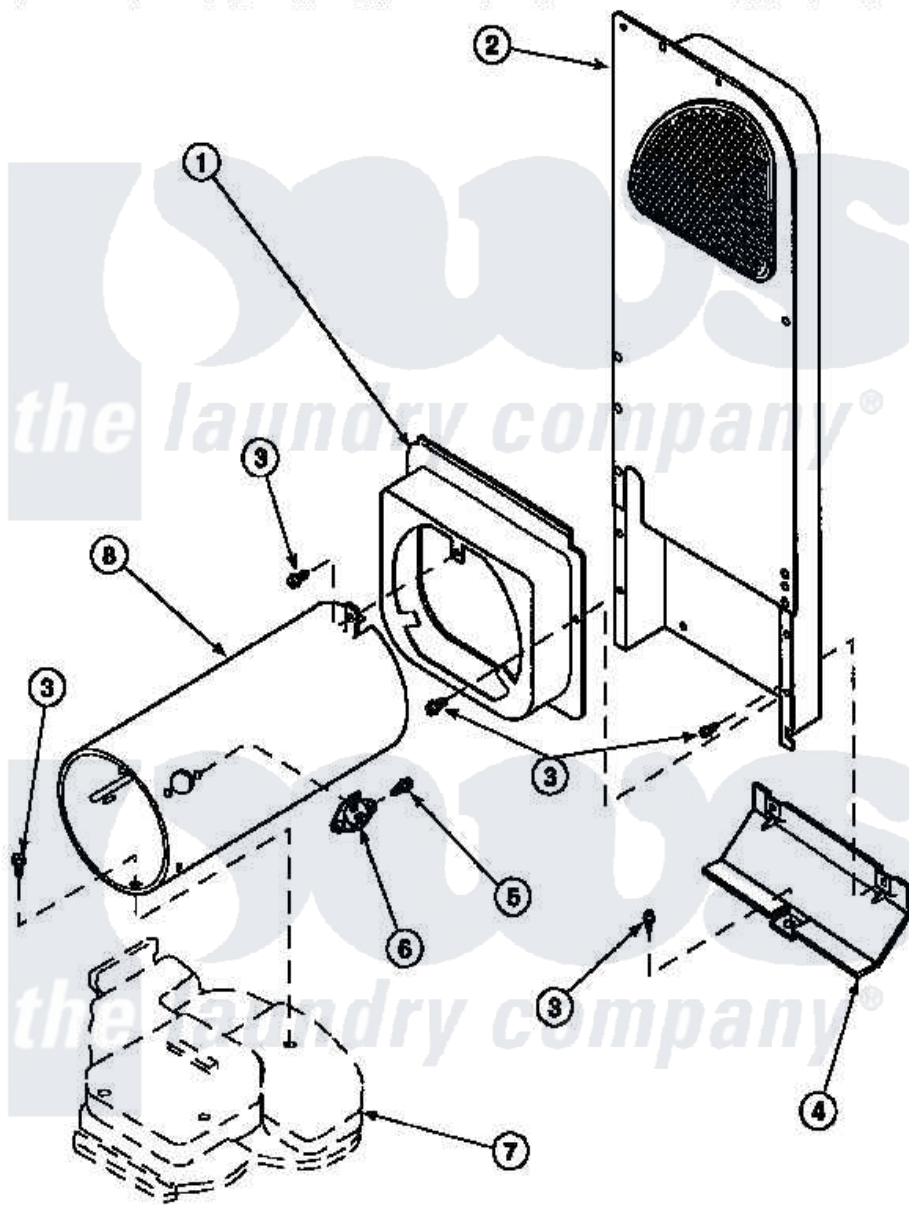

**Amana LG8409L2 (BOM: PLG8409L2) 11 - HEATER BOX ASSY
ORIGINALLY ON GAS DRYER**

Amana Residential Amana LG8409L2 (BOM: PLG8409L2) Dryer Parts Parts Diagram 11 - HEATER BOX ASSY
ORIGINALLY ON GAS DRYER
Click on the part number to view part

Item	Original Part Number	Replaced By	Status	Part Description
1	500122	510101		Shroud Heat Duct
2	500179P	503605		Assembly, Heater Duct
3	501668	503688		Screw, 10B-16 X .34 I
4	60952		Not Available	SHIELD,HEAT DUCT
5	51782		Not Available	SCREW, 6B-20X5/16
6	Y61886			Thermostat, Limit-Blk
7	500070			Base, Dryer
8	61974		Not Available	BURNER HOUSING