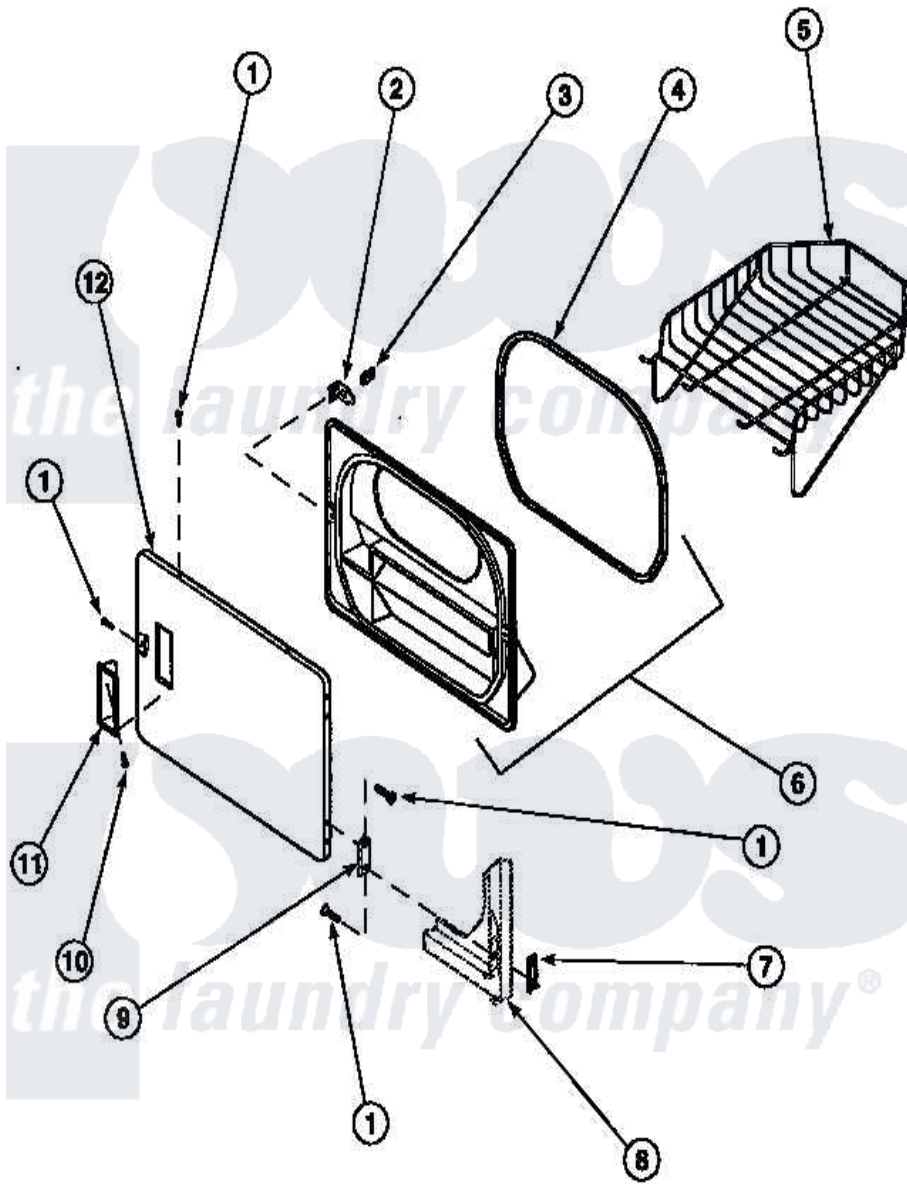

**Amana LG8409L2 (BOM: PLG8409L2) 13 - LOADING DOOR WITH DRYING RACK**

Amana Residential Amana LG8409L2 (BOM: PLG8409L2) Dryer Parts Parts Diagram 13 - LOADING DOOR WITH DRYING RACK

Click on the part number to view part

Item	Original Part Number	Replaced By	Status	Part Description
1	<a href="#">500226</a>			Screw, 8b-16 x 5/8 Tap
2	500223	<a href="#">40116201</a>		Bracket, Door Strike
3	500039	<a href="#">510181</a>		Strike Doormetal
4	500200		Not Available	SEAL, DOOR
5	501295P		Not Available	RACK, DRYING
6	500199		Not Available	ASSY, LINER & SEAL
7	<a href="#">500236</a>			Clip, Door Hinge Mount
9	500041	<a href="#">Y503676</a>		Hinge, Door And Top
10	500297	<a href="#">8281236</a>		Screw
11	500042		Not Available	DOOR PULL