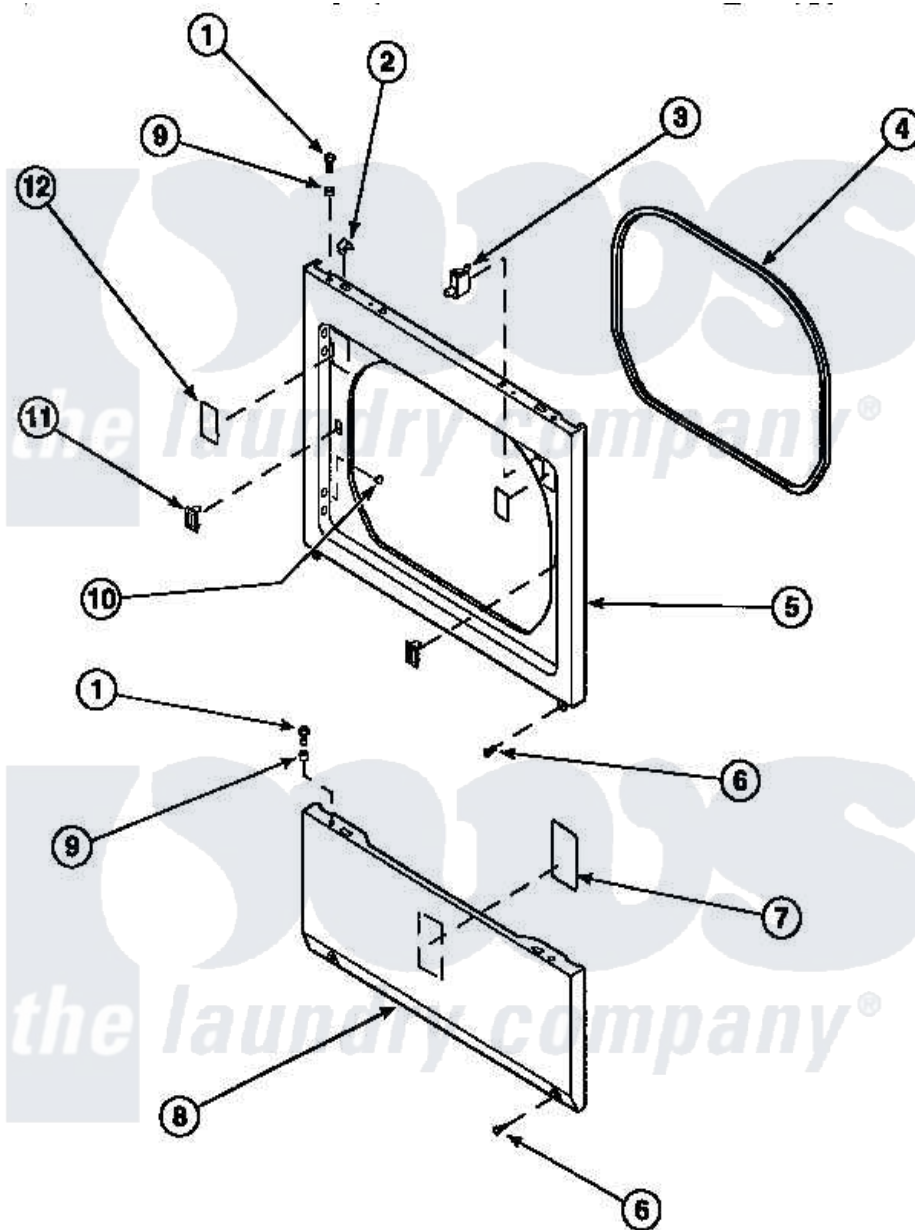

Amana LG8409L2 (BOM: PLG8409L2) 14 - LOWER ACCESS PANEL, FRONT PANEL AND SEAL

Amana Residential Amana LG8409L2 (BOM: PLG8409L2) Dryer Parts Parts Diagram 14 - LOWER ACCESS PANEL, FRONT PANEL AND SEAL
 Click on the part number to view part

Item	Original Part Number	Replaced By	Status	Part Description
1	32671	Y014874		Screw, Idler Arm And Sleeve
2	56080	22001650		Fastener, Spring
3	Y62872	W10169313		Switch-Dor
4	500034			Seal, Front Panel
6	33562	27001200		Screw
7	500670		Not Available	STICKER NG OR MIXED GA
9	56079	505187		Locator, Panel
10	500227	505295		Screw, No.8ab-16 x 3/4 PH
11	54660	LA-1003		Door Catch Kit
12	500281		Not Available	STICKER