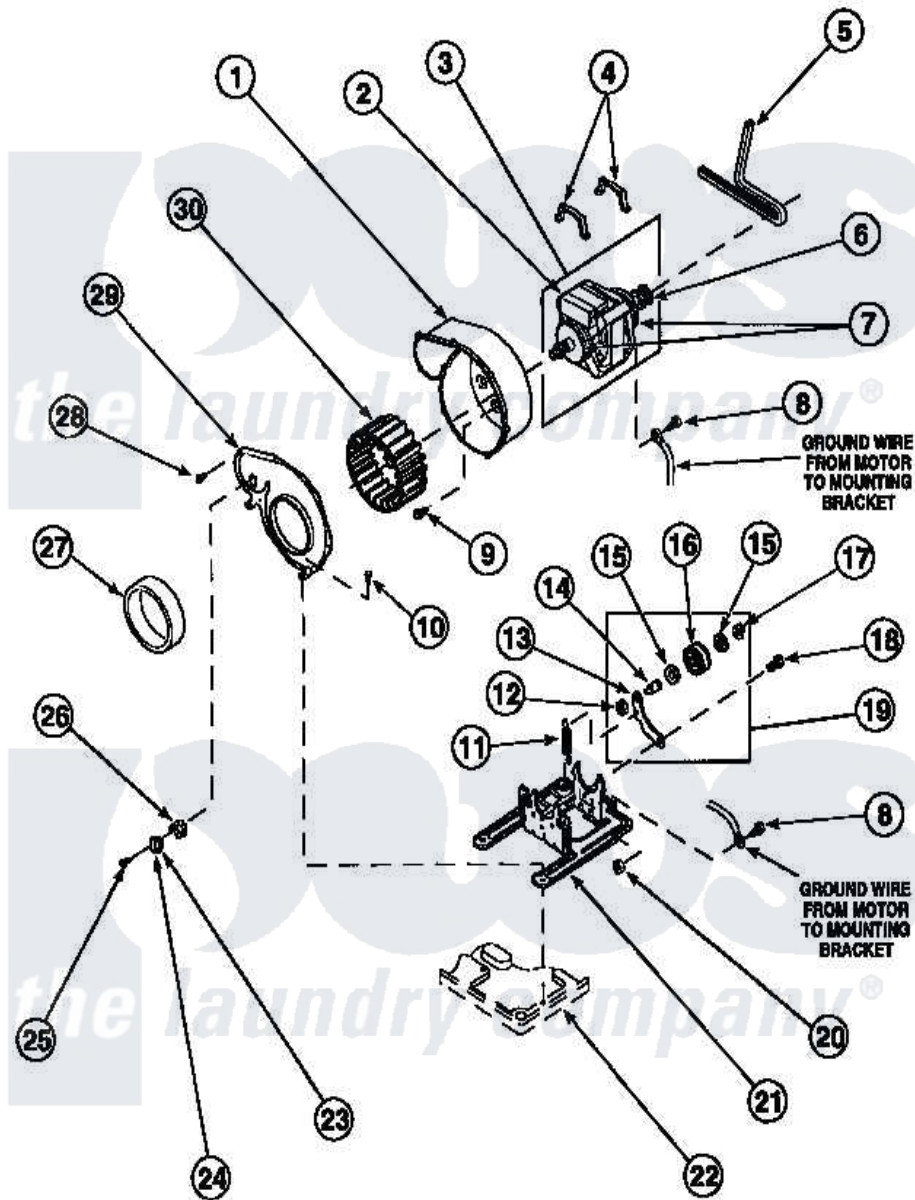

Amana LG8409L2 (BOM: PLG8409L2) 15 - MOTOR, EXHAUST FAN AND BELT

Amana Residential Amana LG8409L2 (BOM: PLG8409L2) [Dryer Parts](#) Parts Diagram 15 - MOTOR, EXHAUST FAN AND BELT

[Click on the part number to view part](#)

Item	Original Part Number	Replaced By	Status	Part Description
1	56020			Housing, Blower
2	501218		Not Available	MOTOR SWITCH (DOES NOT INCLUDE THERMAL PROT
3	501211	2200376		Motor
4	Y58047	660658		Clamp, Motor Mounting 343481 685441
5	59174	40111201		Belt, Cylinder
6	500011			Pulley, Motor
7	590P3			Motor Hub Ring Kit
8	20530			Screw, 10-24 x 3/8 Hex
9	Y31645	27001200		Screw
10	33562	27001200		Screw
11	56076			Spring, Idler
12	56156	358160		Nut
13	500910	37001144		Assembly- Idler

14	56461		Shaft
15	52549		Washer, 501 ID X3/4 Odx
16	Y54414		Assembly, Wheel And Bearing
17	23748		Ring, Retaining
18	500824		Screw, 1/4-20 Unc Hex
19	500269	37001287	Assembly, Idler Lever/Shaft/Pulley
20	52566	27001225	Nut, Jam Mid Lock 1/4-20
21	500822	503613	Mount, Motor
22	500070		Base, Dryer
24	503551		Thermostat, Cycling
"	Y61372		Thermostat
25	23222	3177991	Screw
"	Y33561	489464	Screw
26	61401	61623	Thermostat, Heater-BR
27	500313		Seal, Blower Housing
28	31260		Screw, No.8 X 3/8 Ind H
29	500078	511969P	Kit Blower Housing And Cover
30	56000	510139P	Assembly Blower Fan Package