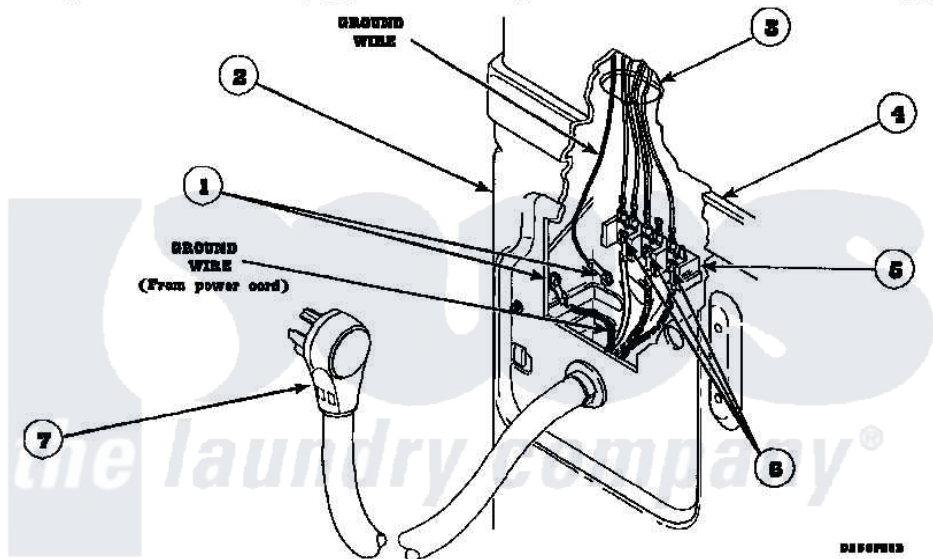

Amana LG8409L2 (BOM: PLG8409L2) 17 - POWER CORDS

Amana [Residential Amana LG8409L2 \(BOM: PLG8409L2\) Dryer Parts](#) Parts Diagram 17 - POWER CORDS
 Click on the part number to view part

Item	Original Part Number	Replaced By	Status	Part Description
1	20530			Screw, 10-24 x 3/8 Hex
2	500001P		Not Available	(ADD LETTER BEFORE "P" IN PART
3	500343		Not Available	PANEL, BACK(HOME HOOD)
4	500085P		Not Available	(ADD LETTER L-L, W-W TO PART N
6	Y61199	3400094		Screw, 10-32 X 3/8