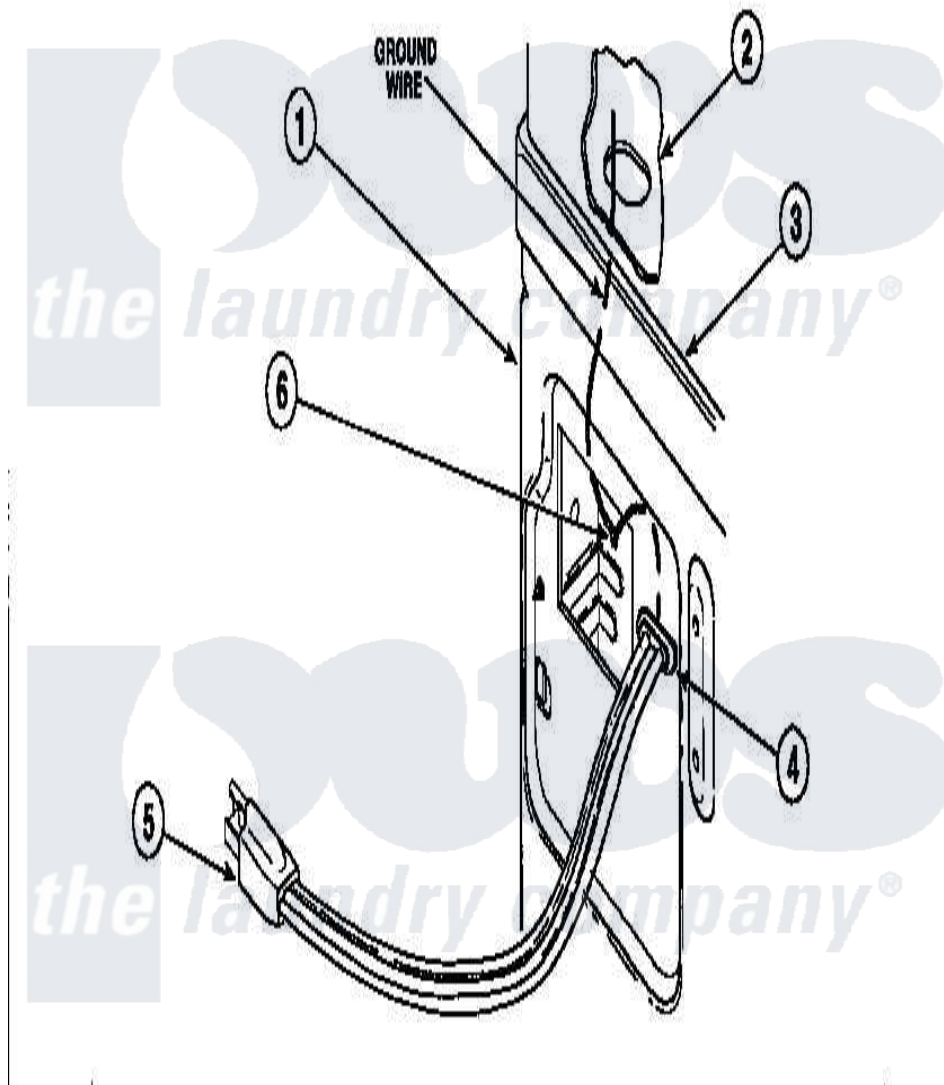

# Amana LG8409L2 (BOM: PLG8409L2) 18 - POWER CORDS

Amana [Residential Amana LG8409L2 \(BOM: PLG8409L2\) Dryer Parts](#) Parts Diagram 18 - POWER CORDS  
 Click on the part number to view part

| Item | Original Part Number  | Replaced By              | Status        | Part Description                            |
|------|-----------------------|--------------------------|---------------|---|
| 1    | 500001P               |                          | Not Available | (ADD LETTER BEFORE "P" IN PART              |
| 2    | 500343                |                          | Not Available | PANEL, BACK(HOME HOOD)                      |
| 3    | 500085P               |                          | Not Available | (ADD LETTER L-L, W-W TO PART N              |
| 4    | 21903                 | <a href="#">211881</a>   |               | Grommet, Cord Part Not Used-Gas Models Only |
| 5    | Y56222                | <a href="#">27001142</a> |               | Cord, Power                                 |
| 6    | <a href="#">20530</a> |                          |               | Screw, 10-24 x 3/8 Hex                      |