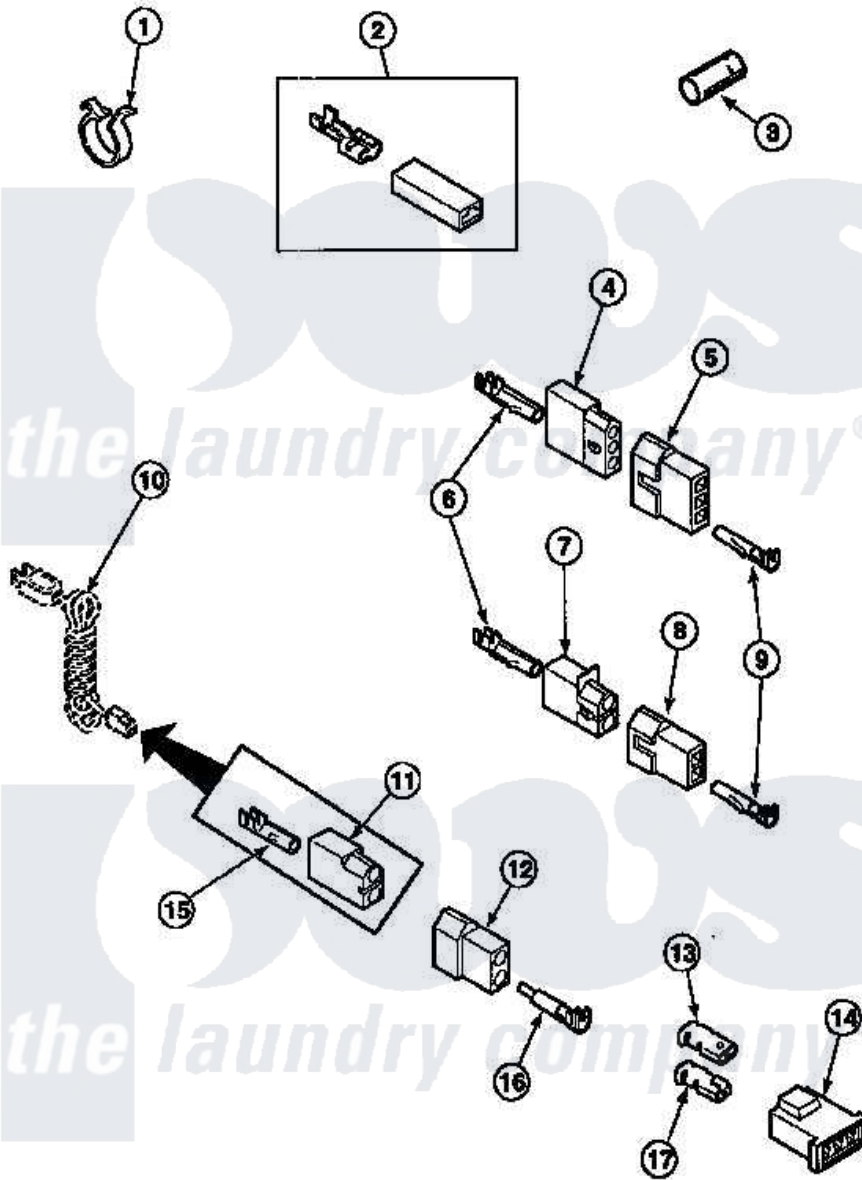

# Amana LG8409L2 (BOM: PLG8409L2) 20 - TERMINALS

Amana Residential Amana LG8409L2 (BOM: PLG8409L2) Dryer Parts Parts Diagram 20 - TERMINALS  
 Click on the part number to view part

Item	Original Part Number	Replaced By	Status	Part Description
1	61510	<a href="#">504034</a>		Clip, Wire
2	<a href="#">Y00237</a>			Terminal-Female 1/4 ((1) 12 GAUGE Wire Or(2) 18 GA
3	Y21365	<a href="#">503670</a>		Sleeve Insulator
4	23039	<a href="#">697780</a>		Receptacle,
5	<a href="#">23040</a>			Plug-3 Circuit
6	Y00117	<a href="#">5011-XX</a>		093 Female Socket
7	<a href="#">56451</a>			Receptacle, 2 Circuit
9	<a href="#">Y00116</a>			Terminal, Pin-Male
10	Y56222	<a href="#">27001142</a>		Cord, Power
11	<a href="#">56265</a>			Receptacle, 2 Circuit
12	<a href="#">56266</a>			Plug
13	<a href="#">Y00189</a>			Terminal, Spade
14	58800		Not Available	CONNECTOR-3 CIRCUIT (3 CIRCUIT CONNECTOR)
15	<a href="#">00130</a>			Terminal, Pin-1/8 Femal
16	<a href="#">Y00127</a>			Terminal, Pin-1/8 Male