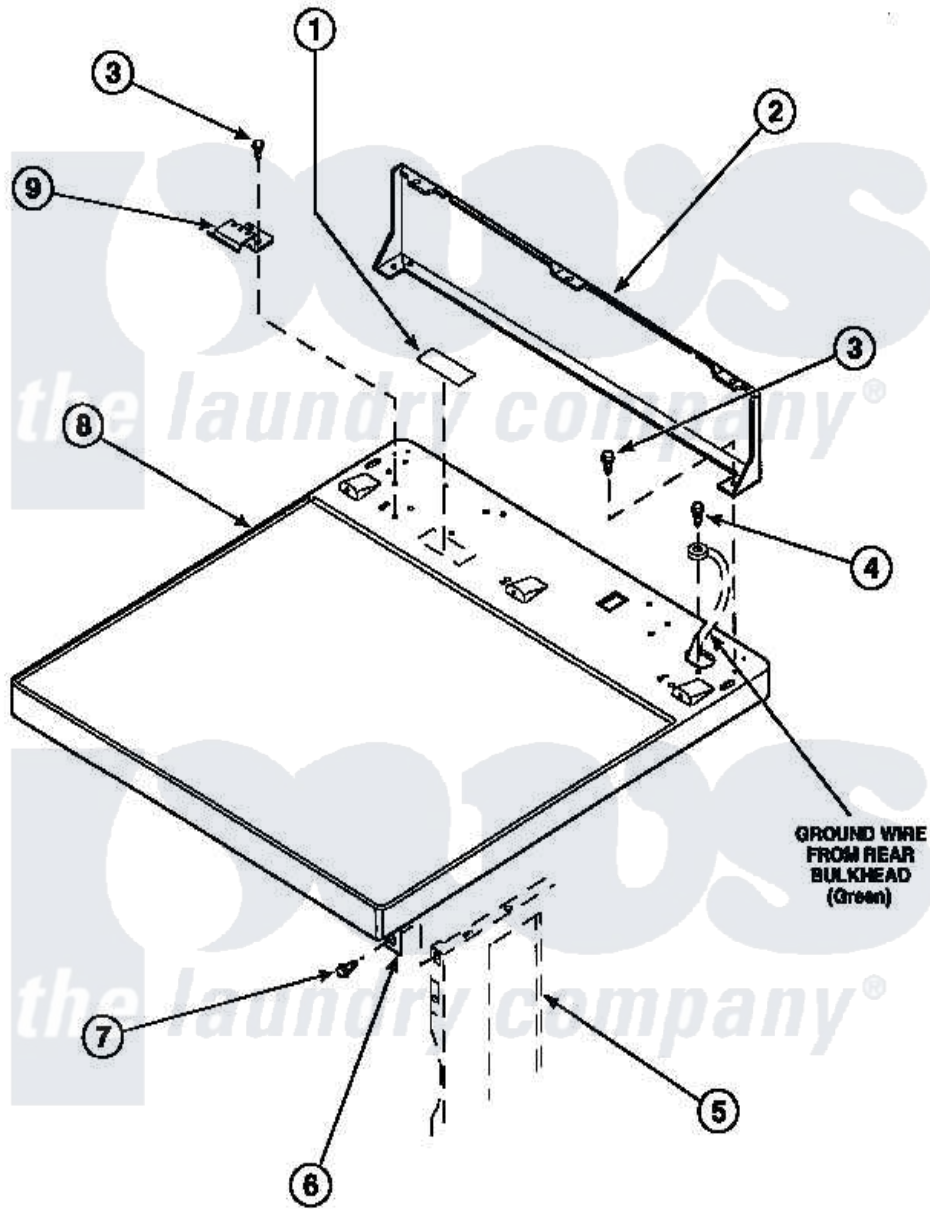

Amana LG8409W2 (BOM: PLG8409W2) 01 - CABINET TOP AND CONTROL HOOD REAR PANEL

Amana Residential Amana LG8409W2 (BOM: PLG8409W2) Dryer Parts Parts Diagram 01 - CABINET TOP AND CONTROL HOOD REAR PANEL
 Click on the part number to view part

Item	Original Part Number	Replaced By	Status	Part Description
1	24903		Not Available	STICKER,DISCONNECT POW
2	500343		Not Available	PANEL,BACK(HOME HOOD)
3	501086	90767		Screw, 8A X 3/8 HeX Washer Head Tapping
4	20530			Screw, 10-24 x 3/8 Hex
5	500001P		Not Available	(ADD LETTER BEFORE "P" IN PART
6	500084	40130801		Bracket, Top Mount
7	33562	27001200		Screw
8	500085P		Not Available	(ADD LETTER L-L, W-W TO PART N
9	501241	Y503876		Clip, Hold Down