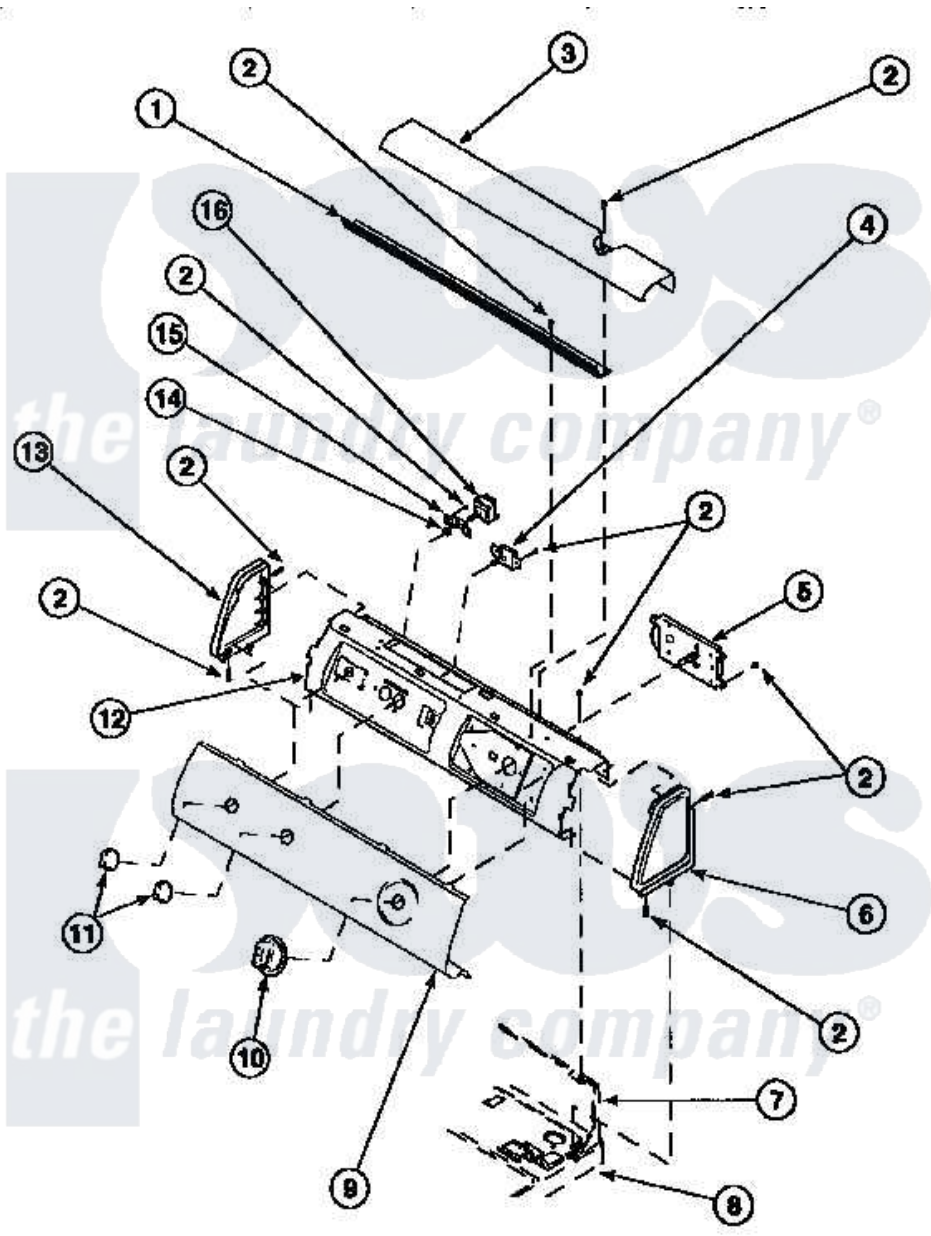

Amana LG8409W2 (BOM: PLG8409W2) 05 - GRAPHIC PANEL, CONTROL HOOD AND CONTROLS

Amana Residential Amana LG8409W2 (BOM: PLG8409W2) Dryer Parts Parts Diagram 05 - GRAPHIC PANEL, CONTROL HOOD AND CONTROLS
 Click on the part number to view part

Item	Original Part Number	Replaced By	Status	Part Description
1	500305		Not Available	DIFFUSER W/OUT HOLE
2	501086	90767		Screw, 8A X 3/8 HeX Washer Head Tapping
3	500303		Not Available	COVER, TOP
4	500823			Signal, Rotary
5	502967	502967P		Timer 5 Cycle Package
6	34817		Not Available	END CAP(RIGHT)
7	500343		Not Available	PANEL,BACK(HOME HOOD)
8	500085P		Not Available	(ADD LETTER L-L, W-W TO PART N
9	502206		Not Available	GRAPHIC PANEL
"	502630		Not Available	GRAPHIC PANEL
10	502220		Not Available	KNOB, TIMER
11	36701		Not Available	KNOB, TEMP
12	500300		Not Available	BRACKET,CONTROL SUPPORT-MECH

13	34818	Not Available	END CAP(LEFT)
14	57584	Not Available	NUT
15	59704		Bracket, Switch Mount
16	Y61511	Not Available	SWITCH,FABRIC SELECTOR