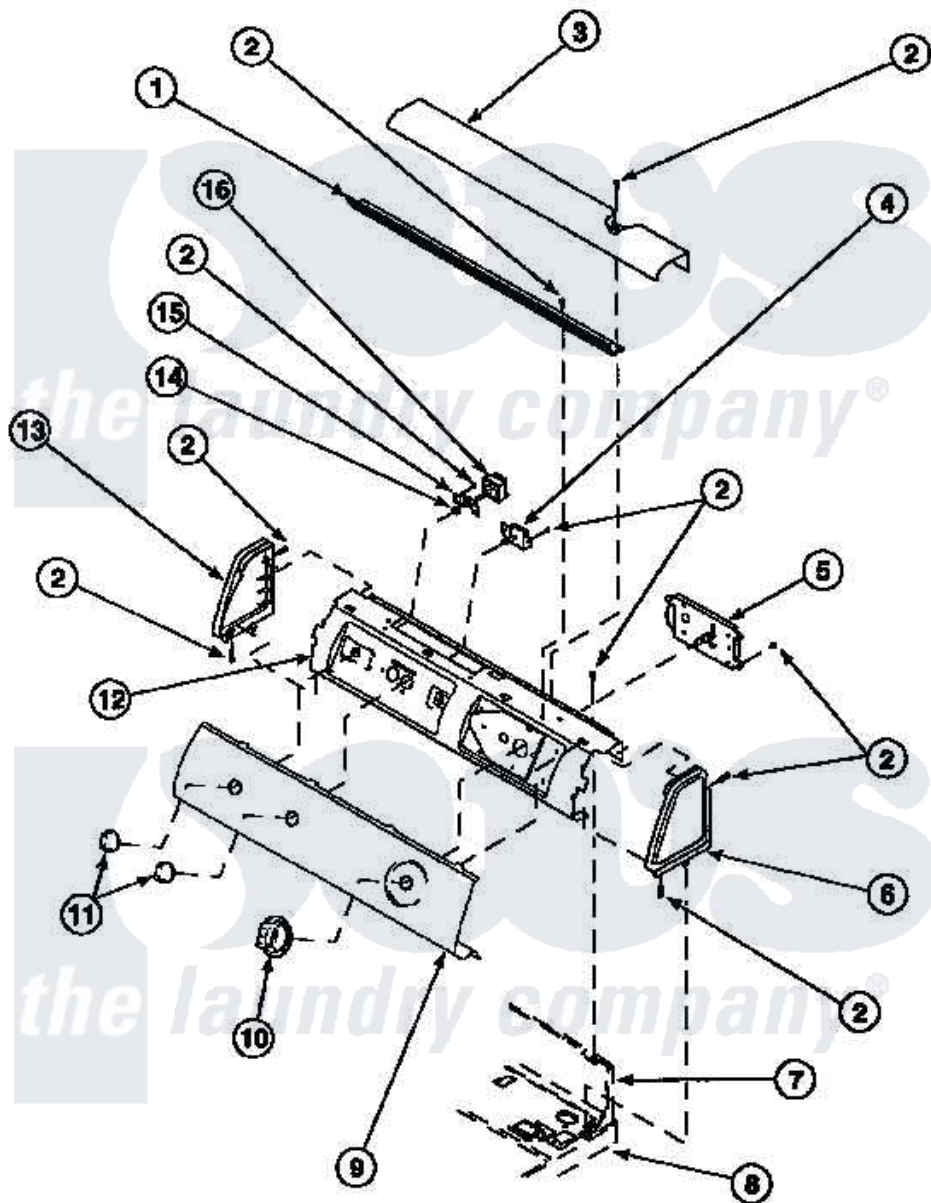

Amana LG8409W2 (BOM: PLG8409W2) 06 - GRAPHIC PANEL, CONTROL HOOD AND CONTROLS

Amana Residential Amana LG8409W2 (BOM: PLG8409W2) Dryer Parts Parts Diagram 06 - GRAPHIC PANEL, CONTROL HOOD AND CONTROLS
 Click on the part number to view part

Item	Original Part Number	Replaced By	Status	Part Description
1	500305		Not Available	DIFFUSER W/OUT HOLE
2	501086	90767		Screw, 8A X 3/8 HeX Washer Head Tapping
3	500303		Not Available	COVER, TOP
4	500823			Signal, Rotary
5	501881		Not Available	TIMER
"	502967	502967P		Timer 5 Cycle Package
6	34817		Not Available	END CAP(RIGHT)
7	500343		Not Available	PANEL,BACK(HOME HOOD)
8	500085P		Not Available	(ADD LETTER L-L, W-W TO PART N
9	502206		Not Available	GRAPHIC PANEL
10	502220		Not Available	KNOB, TIMER
11	36701		Not Available	KNOB, TEMP
12	500300		Not Available	BRACKET,CONTROL SUPPORT-MECH

13	34818	Not Available	END CAP(LEFT)
14	57584	Not Available	NUT
15	59704		Bracket, Switch Mount
16	Y61511	Not Available	SWITCH,FABRIC SELECTOR