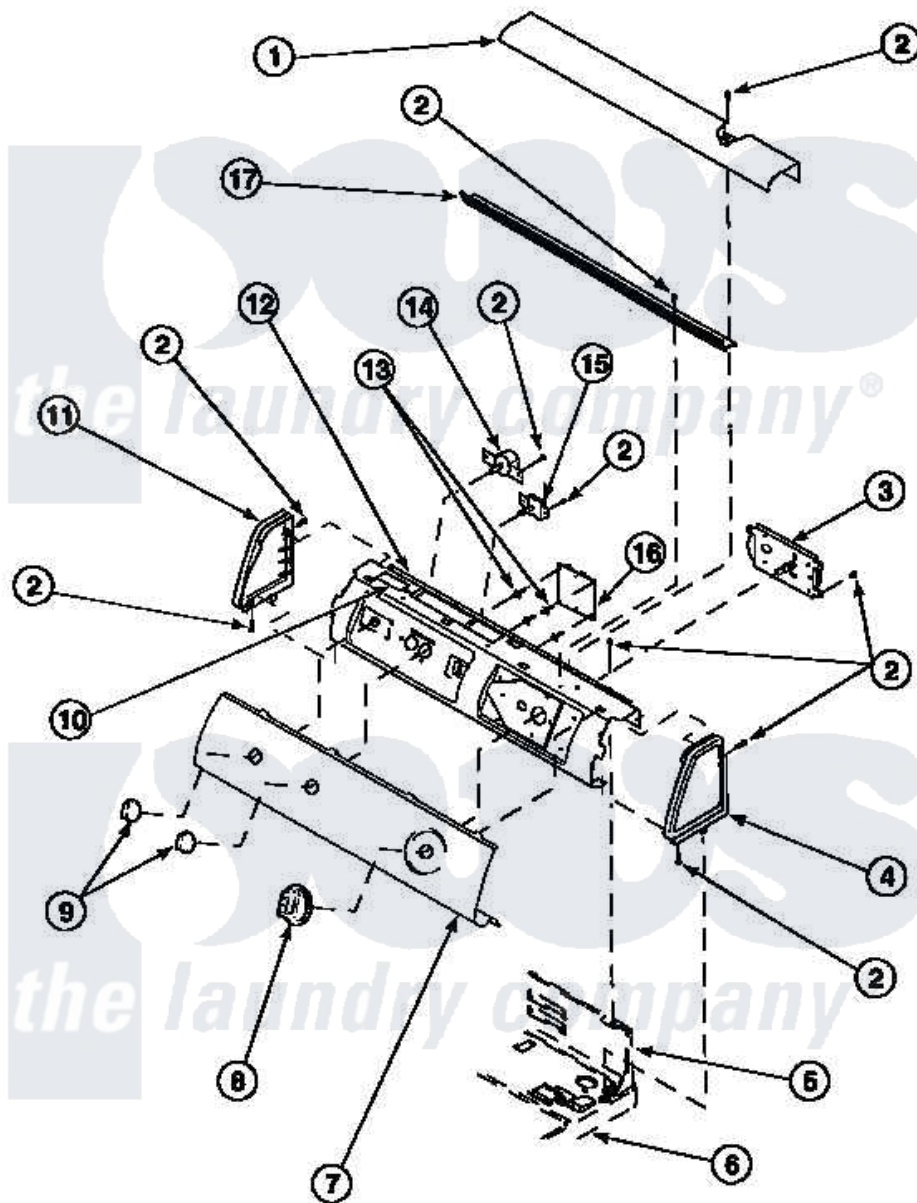

Amana LG8409W2 (BOM: PLG8409W2) 07 - GRAPHIC PANEL, CONTROL HOOD AND CONTROLS

Amana Residential Amana LG8409W2 (BOM: PLG8409W2) Dryer Parts Parts Diagram 07 - GRAPHIC PANEL, CONTROL HOOD AND CONTROLS
 Click on the part number to view part

Item	Original Part Number	Replaced By	Status	Part Description
1	500303		Not Available	COVER, TOP
2	501086	90767		Screw, 8A X 3/8 HeX Washer Head Tapping
3	502967	502967P		Timer 5 Cycle Package
"	501881		Not Available	TIMER
4	34817		Not Available	END CAP(RIGHT)
5	500343		Not Available	PANEL,BACK(HOME HOOD)
6	500085P		Not Available	(ADD LETTER L-L, W-W TO PART N
8	502220		Not Available	KNOB, TIMER
9	36701		Not Available	KNOB, TEMP
10	24903		Not Available	STICKER,DISCONNECT POW
11	34818		Not Available	END CAP(LEFT)
12	500300		Not Available	BRACKET,CONTROL SUPPORT-MECH