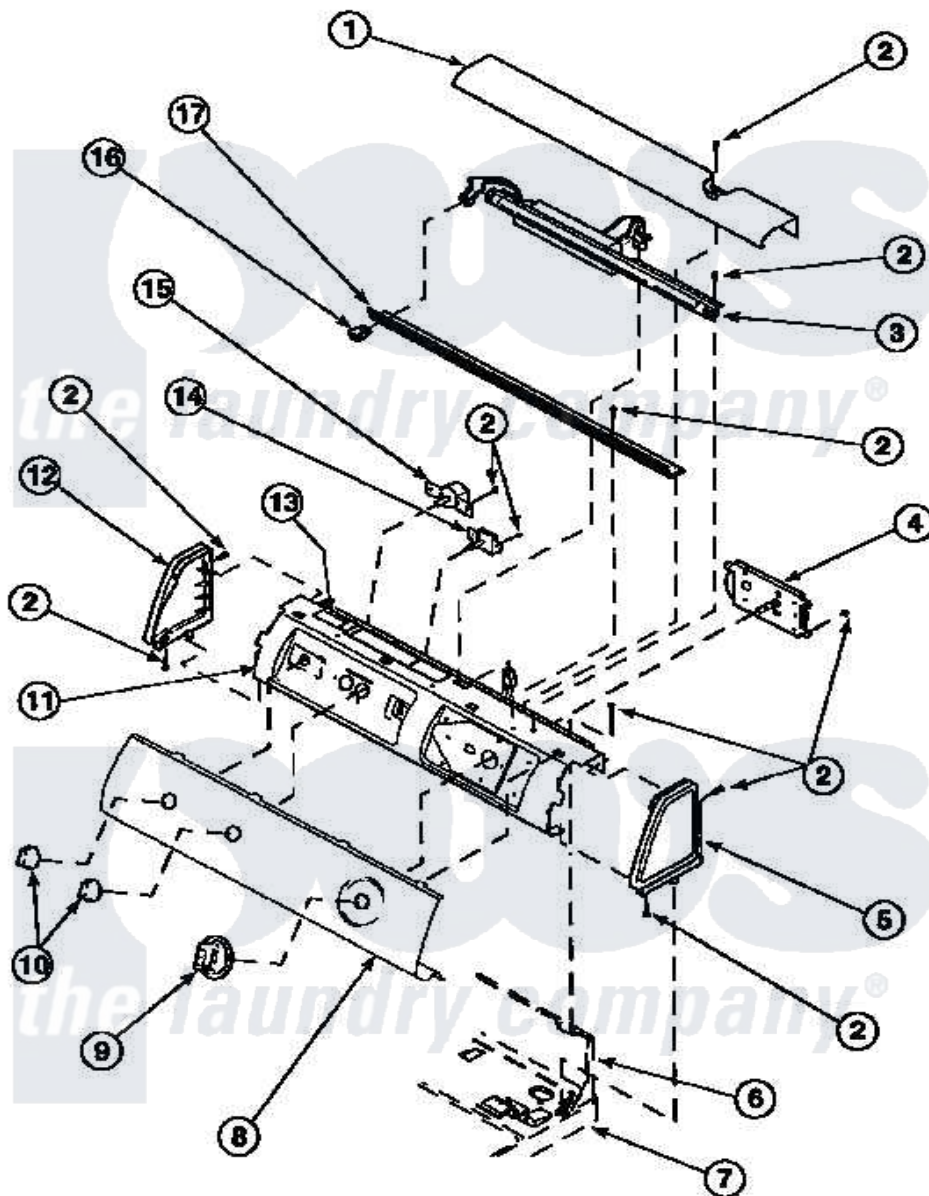

Amana LG8409W2 (BOM: PLG8409W2) 08 - GRAPHIC PANEL, CONTROL HOOD AND CONTROLS

Amana Residential Amana LG8409W2 (BOM: PLG8409W2) Dryer Parts Parts Diagram 08 - GRAPHIC PANEL, CONTROL HOOD AND CONTROLS
 Click on the part number to view part

Item	Original Part Number	Replaced By	Status	Part Description
1	500303		Not Available	COVER, TOP
2	501086	90767		Screw, 8A X 3/8 HeX Washer Head Tapping
4	502967	502967P		Timer 5 Cycle Package
5	34817		Not Available	END CAP(RIGHT)
6	500343		Not Available	PANEL,BACK(HOME HOOD)
7	500085P		Not Available	(ADD LETTER L-L, W-W TO PART N
9	502220		Not Available	KNOB, TIMER
10	36701		Not Available	KNOB, TEMP
11	500300		Not Available	BRACKET,CONTROL SUPPORT-MECH
12	34818		Not Available	END CAP(LEFT)
13	24903		Not Available	STICKER,DISCONNECT POW
14	500823			Signal, Rotary