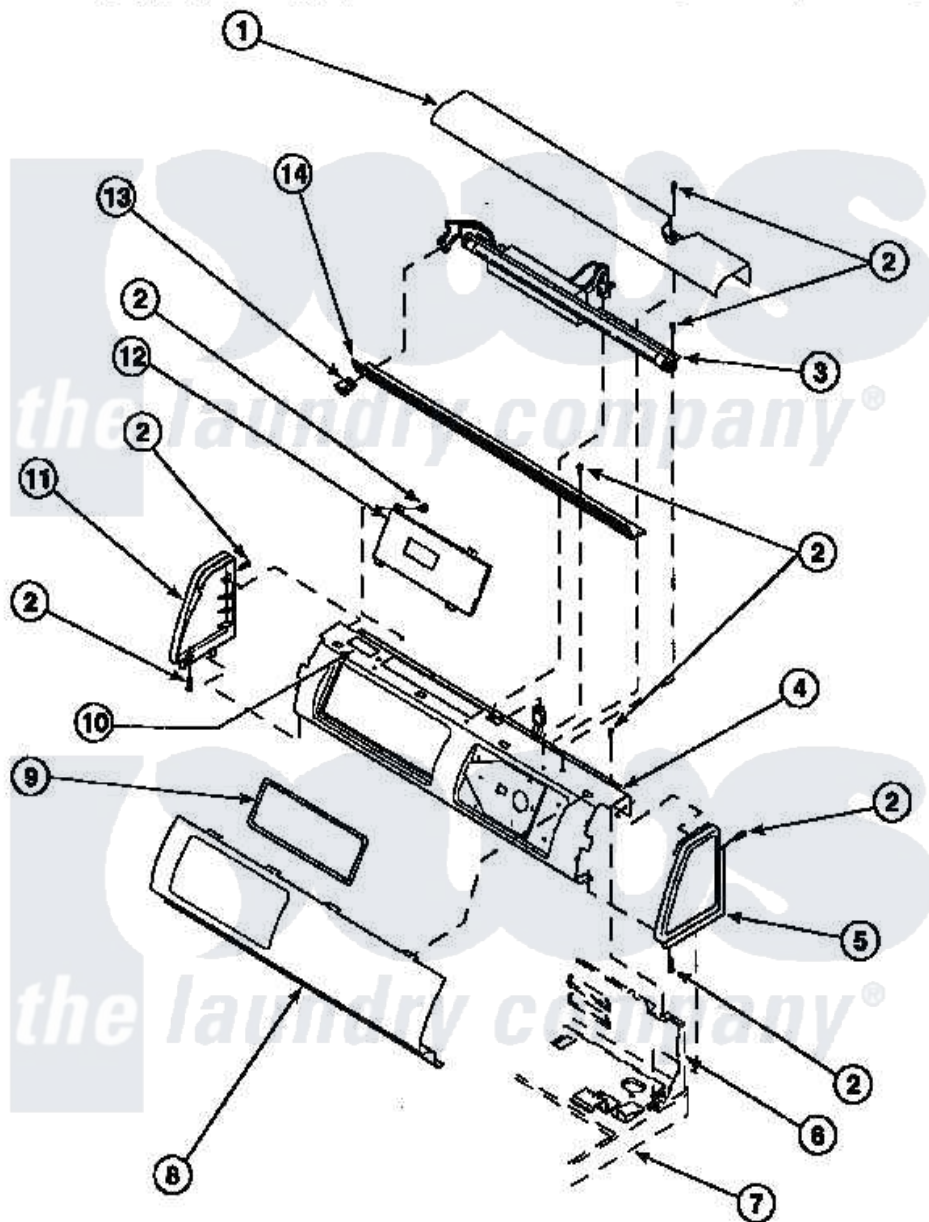

Amana LG8409W2 (BOM: PLG8409W2) 09 - GRAPHIC PANEL, CONTROL HOOD AND CONTROLS

Amana Residential Amana LG8409W2 (BOM: PLG8409W2) Dryer Parts Parts Diagram 09 - GRAPHIC PANEL, CONTROL HOOD AND CONTROLS
 Click on the part number to view part

Item	Original Part Number	Replaced By	Status	Part Description
1	500303		Not Available	COVER, TOP
2	501086	90767		Screw, 8A X 3/8 HeX Washer Head Tapping
5	34817		Not Available	END CAP(RIGHT)
6	500343		Not Available	PANEL,BACK(HOME HOOD)
7	500085P		Not Available	(ADD LETTER L-L, W-W TO PART N
10	24903		Not Available	STICKER,DISCONNECT POW
11	34818		Not Available	END CAP(LEFT)