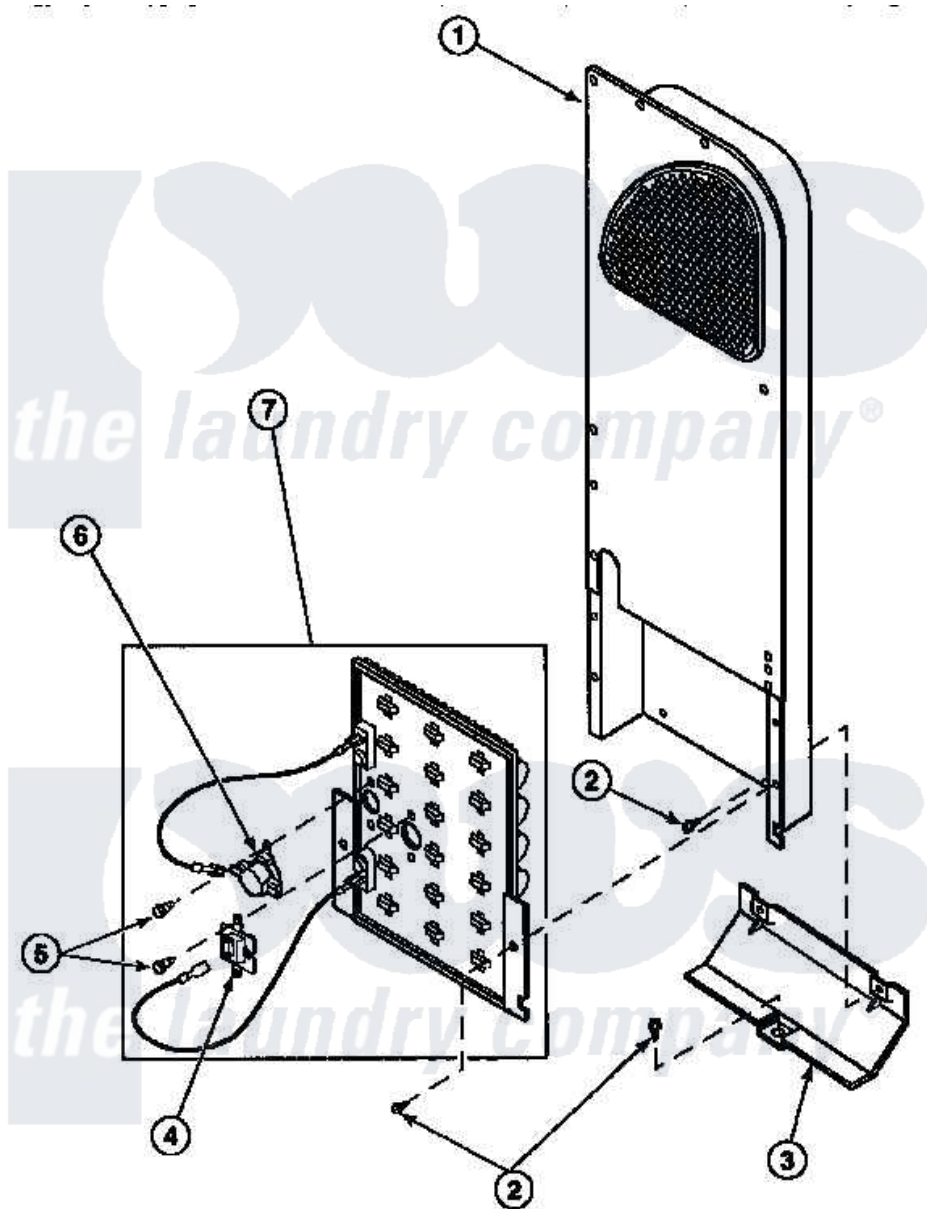

**Amana LG8409W2 (BOM: PLG8409W2) 10 - HEATER BOX ASSY
ORIGINALLY ON ELEC DRYER**

Amana Residential Amana LG8409W2 (BOM: PLG8409W2) Dryer Parts Parts Diagram 10 - HEATER BOX
ASSY ORIGINALLY ON ELEC DRYER
Click on the part number to view part

Item	Original Part Number	Replaced By	Status	Part Description
1	500179P	503605		Assembly, Heater Duct
2	501668	503688		Screw, 10B-16 X .34 I
3	60952		Not Available	SHIELD,HEAT DUCT
5	23222	3177991		Screw